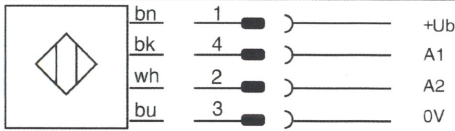

U_B 10...30 VDC
 $I_A \leq 200$ mA

A1: Light-on
A2: Dark-on

For use in class 2 circuits

WARNING - HOT SURFACE - RISK OF BURN - AVERTISSEMENT - SURFACE CHAUDE - RISQUE DE BRÛLURE