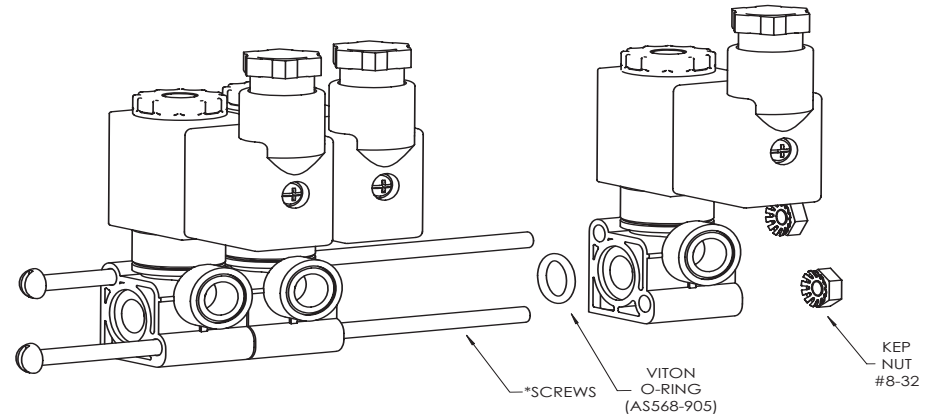

Bracket Kit

*BRACKET SCREW SIZES:
 DVP-2BKT - #8-32 x 2" Lg
 DVP-3BKT - #8-32 x 3" Lg
 DVP-4BKT - #8-32 x 4" Lg
 DVP-5BKT - #8-32 x 5" Lg
 DVP-6BKT - #8-32 x 6" Lg
 MAX. TORQUE = 17 In-Lbs [2.2 Nm]

Bracket Kit

*BRACKET SCREW SIZES:
 DVP-2BKT - #8-32 x 2" Lg
 DVP-3BKT - #8-32 x 3" Lg
 DVP-4BKT - #8-32 x 4" Lg
 DVP-5BKT - #8-32 x 5" Lg
 DVP-6BKT - #8-32 x 6" Lg
 MAX. TORQUE = 17 In-Lbs [2.2 Nm]

Bracket Kit

Application and
Installation Guide