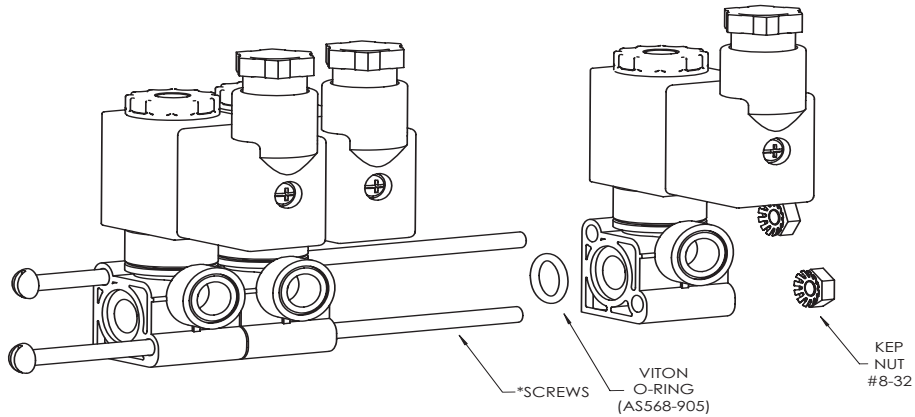

Bracket Kit

*BRACKET SCREW SIZES:
 DVP-2BKT - #8-32 x 2" Lg
 DVP-3BKT - #8-32 x 3" Lg
 DVP-4BKT - #8-32 x 4" Lg
 DVP-5BKT - #8-32 x 5" Lg
 DVP-6BKT - #8-32 x 6" Lg
 MAX. TORQUE = 17 In-Lbs [2.2 Nm]

Bracket Kit

*BRACKET SCREW SIZES:
 DVP-2BKT - #8-32 x 2" Lg
 DVP-3BKT - #8-32 x 3" Lg
 DVP-4BKT - #8-32 x 4" Lg
 DVP-5BKT - #8-32 x 5" Lg
 DVP-6BKT - #8-32 x 6" Lg
 MAX. TORQUE = 17 In-Lbs [2.2 Nm]

Bracket Kit

Application and
Installation Guide