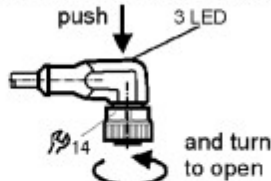

# AUTOMATIONDIRECT.COM

Type Connector with cable

Made in Germany

**CA**®  
**US**  
E191684

Part number **EVC322**

VDOAH043MSS00,3H04STGH040MSS

U:10 - 36V DC

I:4A

EVC322

TAA0909

CAUTION: NOT FOR  
INTERRUPTING CURRENT  
FOR USE WITHIN EQUIPMENT ONLY

Qty

1