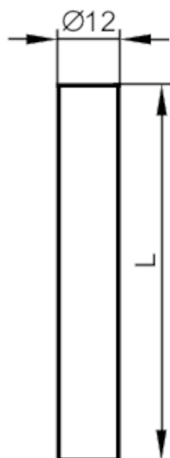

## Mounting rod

ROD MOUNTING 200MM STRAIGHT

Application	
Design	straight
Mechanical data	
Weight [g]	182.2
Dimensions [mm]	$\varnothing 12 / L = 200$
Material	stainless steel (1.4404 / 316L)
Remarks	
Pack quantity	1 pcs.