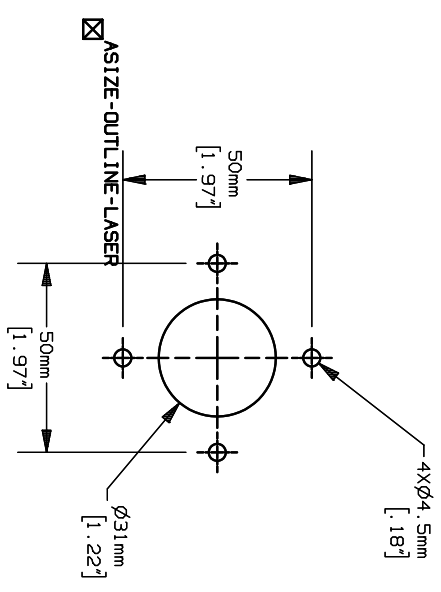

-	4/3/01	N/A	INITIAL-RELEASE	LAS	N/A	N/A
---	--------	-----	-----------------	-----	-----	-----

DOOR DRILLING

TYPE G1 HANDLE

700623