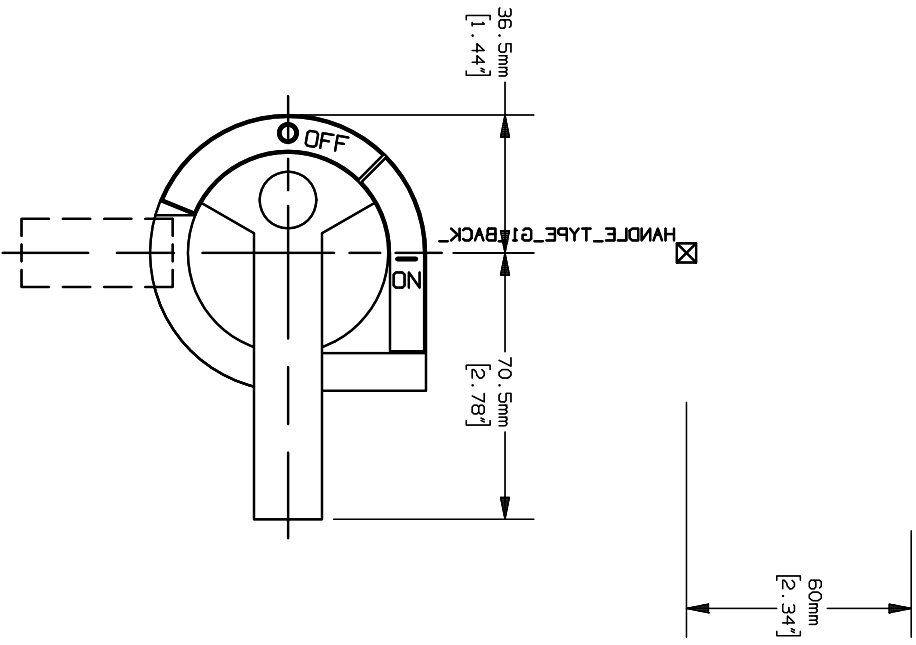

-	4/3/01	N/A	INITIAL-RELEASE	LAS	N/A	N/A
---	--------	-----	-----------------	-----	-----	-----

DOOR DRILLING

TYPE G1 HANDLE

700623