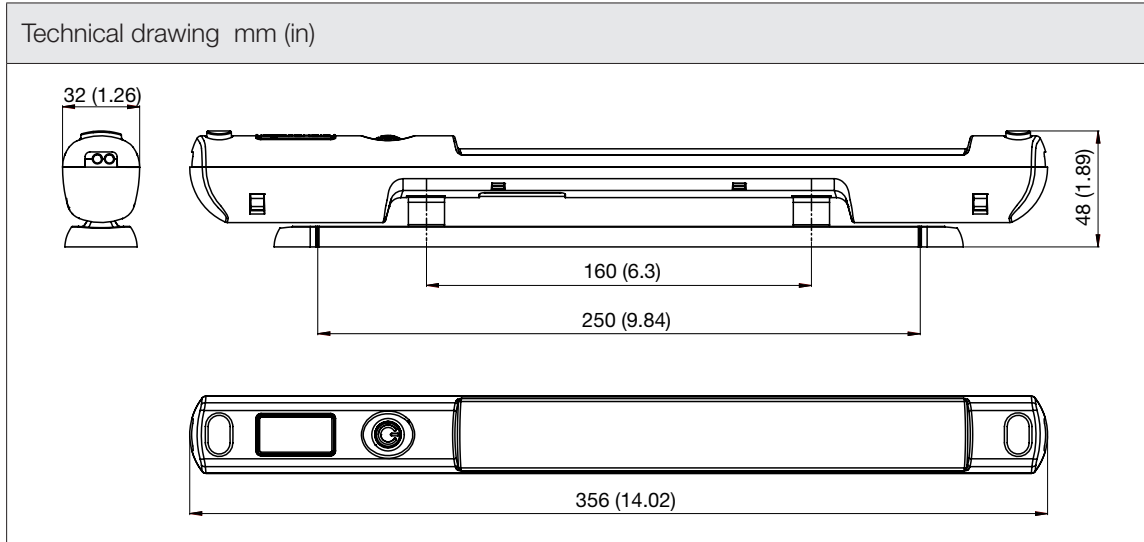

Technical data		
APPROVALS		
Approvals	CE; cURus; UKCA	
ELECTRICAL DATA		
Rated Voltage	230	V a.c.
Rated Power	5	W
Operating Voltage	173-265	V a.c.
Frequency	50/60	Hz
Appliance Class	II	
GENERIC DATA		
Lamp Type	LED	
Casing Material	PC UL94 V-0	
RAL Number	7035	
Life Expectancy	160000	h at 25 °C
	160000	h at 77 °F
Electrical Connection	Screwless Terminal Block	
Wires Section	0.5-1.5	mm ²
Wires Section	20-14	AWG
Light Cover	Polycarbonate	
Fixing System	Screws	
Switch	Manual ON/OFF	
PHOTOMETRIC DATA		
Color Temperature	6000	K

Technical data		
Light Beam Angle	120	°
Luminous Flux	600	lm
ENVIRONMENTAL AND THERMAL DATA		
IP Protection Degree	IP20	
Operating Temperature	-30÷75	°C
	-22÷167	°F
Storage Temperature	-40÷85	°C
	-40÷185	°F
UL DATA		
UL File Number Recognized Component	E237844	
UL Environmental Type Rating	Open Type	
UL Surrounding Temperature	60	°C
	140	°F

Image is for illustrative purpose only. All specifications, data and drawing are subject to change without notice. Please refer to our terms of sales including our warranty and limited liabilities clauses.