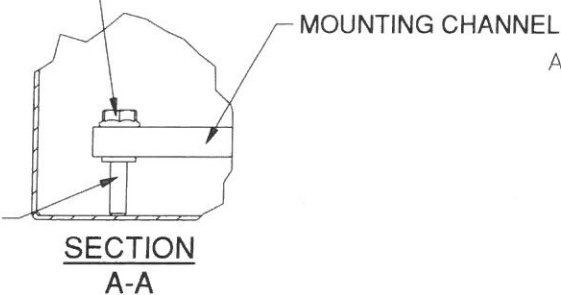

INSTRUCTIONS:

1. DETERMINE IF THE MOUNTING CHANNELS ARE TO BE INSTALLED HORIZONTALLY OR VERTICALLY.
2. IF MOUNTING CHANNEL IS TO BE USED WITH DIN RAIL OR GRID STRAP, INSTALL THE DIN RAIL OR GRID STRAP TO THE MOUNTING CHANNEL PRIOR TO INSTALLING MOUNTING CHANNEL.
3. SLIDE MOUNTING CHANNEL OVER COLLAR STUDS OF ENCLOSURE OR OVER STUDS OF ADJUSTABLE MOUNTING KIT.
4. TO SECURE MOUNTING CHANNEL, TIGHTEN MOUNTING CHANNEL TO COLLAR STUD WITH 5/16-18 FLANGE NUT (FLANGE NUTS INCLUDED WITH WIEGMANN PURCHASED ENCLOSURES).

KIT INCLUDES:

MOUNTING CHANNEL

5/16-18 FLANGE NUT
(INCLUDED WITH ENCLOSURE)

COLLAR STUD ON REAR
OF ENCLOSURE

MOUNTING CHANNEL & COLLAR STUD DETAIL

FRONT VIEW
(DOOR REMOVED)

MOUNTING CHANNEL