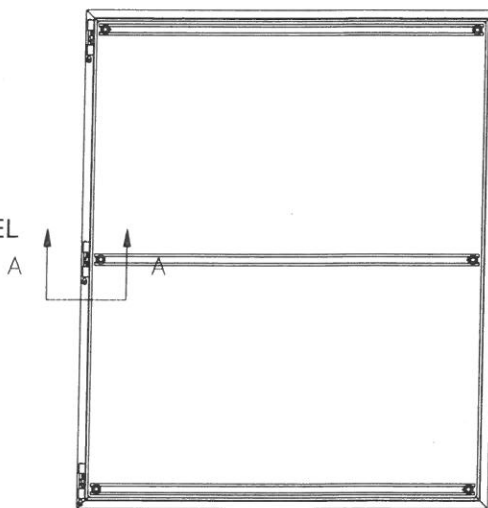

KIT INCLUDES:

MOUNTING CHANNEL

5/16-18 FLANGE NUT
(INCLUDED WITH ENCLOSURE)

COLLAR STUD ON REAR
OF ENCLOSURE

MOUNTING CHANNEL & COLLAR STUD DETAIL

FRONT VIEW
(DOOR REMOVED)

MOUNTING CHANNEL