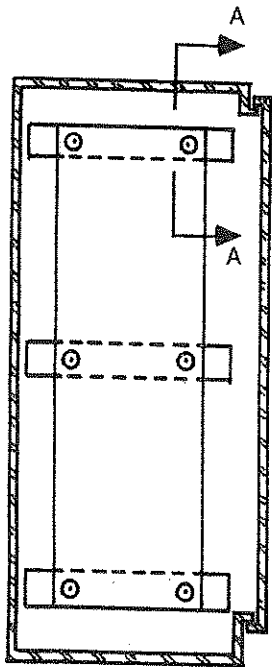

WIEGMANN™

NO
SCALE
#

		6	3/8-16x1-1/2 Hex Head Bolt
		6	3/8" Washer
		6	Clamping Nuts
		X	WA-SMP-H
Item	Qty	Qty	Description

Installation Instructions

Dwg 81-8B

DN 33030