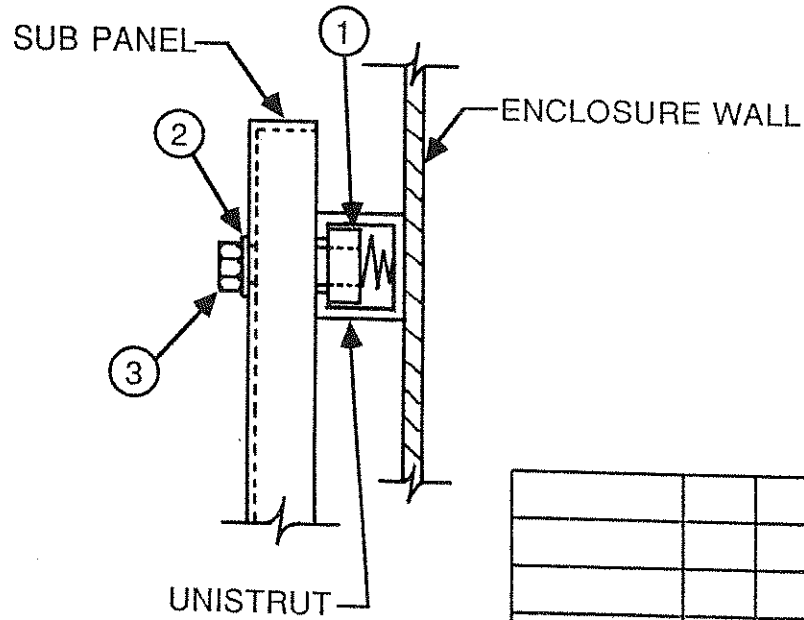

WIEGMANN™

NO
SCALE
#

		6	3/8-16x1-1/2 Hex Head Bolt
		6	3/8" Washer
		6	Clamping Nuts
		X	WA-SMP-H
Item	Qty	Qty	Description

Installation Instructions

Dwg 81-8B

DN 33030