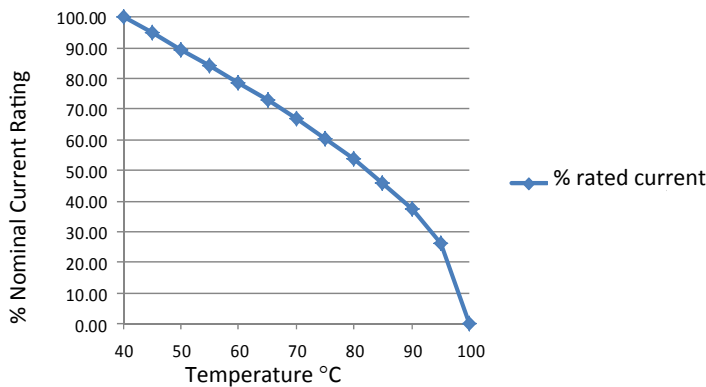

RES10 Chassis Mounted General Purpose Filters

Roxburgh's RES10 series of single phase filters are designed for fast and easy chassis mounting. Featuring excellent attenuation of conducted radio frequency interference (RFI), the RES10 series is designed for use in general purpose filtering applications.

Temperature Derating Curve for EMC Filters Rated at 40°C Ambient and 100°C Maximum

Call us on:
Tel: +44 (0) 1724 273200

Features:

- 1 Amp to 60 Amp
- Single phase general purpose
- UL approved E191581

Benefits: