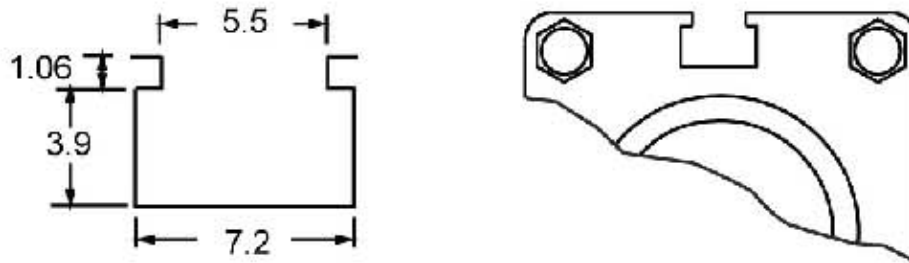

NITRA[™]
PNEUMATICS

800-633-0405

www.automationdirect.com

CPS9T-AP-A

7.2mm T-Slot Groove PNP N.O.

Electronic Switch 3 Meter Cable

Qty. 1

ELECTRONIC SWITCH DIMENSIONS

GROOVE DIMENSIONS

5-28VDC 0.2A 4.8W Max.

MADE IN U.S.A.