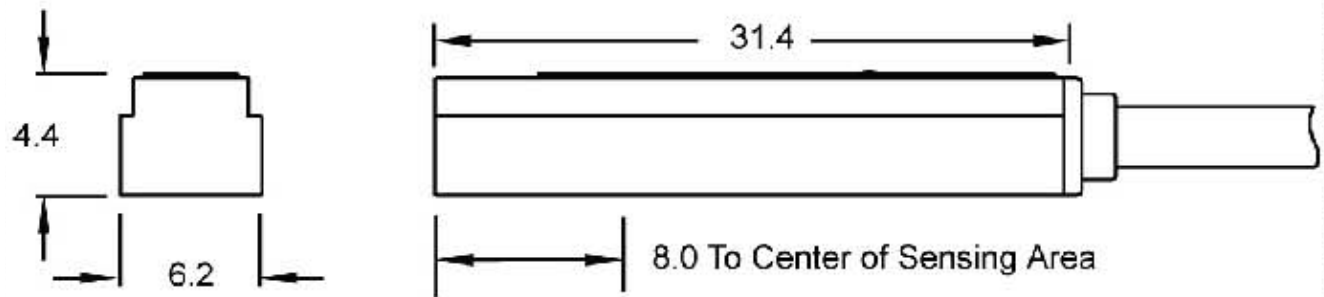

NITRA[™]
PNEUMATICS

800-633-0405

www.automationdirect.com

CPS9T-AP-A

7.2mm T-Slot Groove PNP N.O.

Electronic Switch 3 Meter Cable

Qty. 1

ELECTRONIC SWITCH DIMENSIONS

GROOVE DIMENSIONS

5-28VDC 0.2A 4.8W Max.

MADE IN U.S.A.