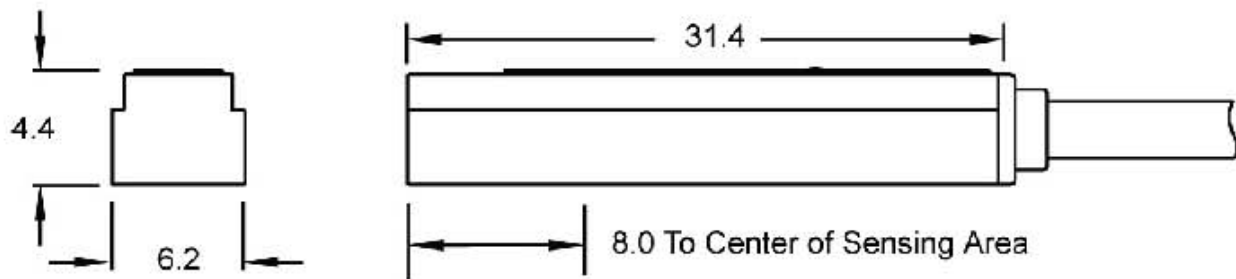

CPS9T-AN-F

7.2mm T-Slot Grove NPN N.O.

Electronic Switch 8mm

Qty. 1

800-633-0405

www.automationdirect.com

ELECTRONIC SWITCH DIMENSIONS

GROOVE DIMENSIONS

5-28VDC 0.2A 4.8W Max.

MADE IN U.S.A.