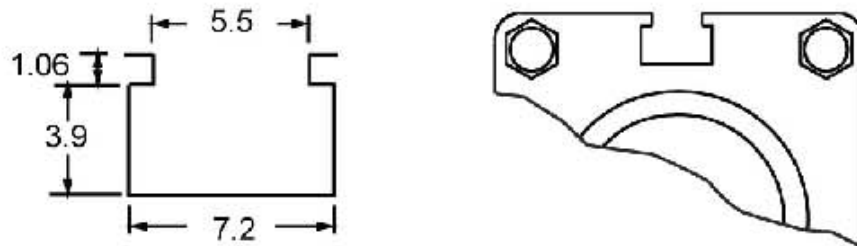

CPS9T-AN-F

7.2mm T-Slot Grove NPN N.O.

Electronic Switch 8mm

Qty. 1

800-633-0405

www.automationdirect.com

ELECTRONIC SWITCH DIMENSIONS

GROOVE DIMENSIONS

5-28VDC 0.2A 4.8W Max.

MADE IN U.S.A.