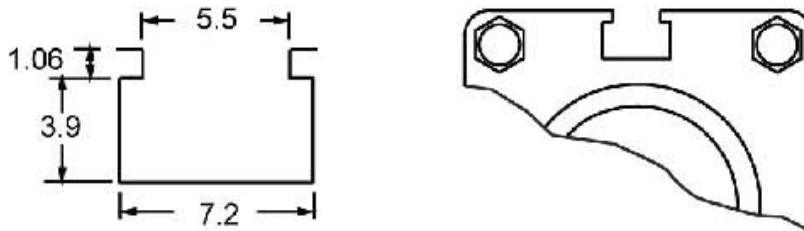

CPS9T-AN-A

7.2mm T-Slot Grove NPN N.O.

Electronic Switch 3 Meter Cable

Qty. 1

800-633-0405
www.automationdirect.com

ELECTRONIC SWITCH DIMENSIONS

GROOVE DIMENSIONS

5-28VDC 0.2A 4.8W Max.