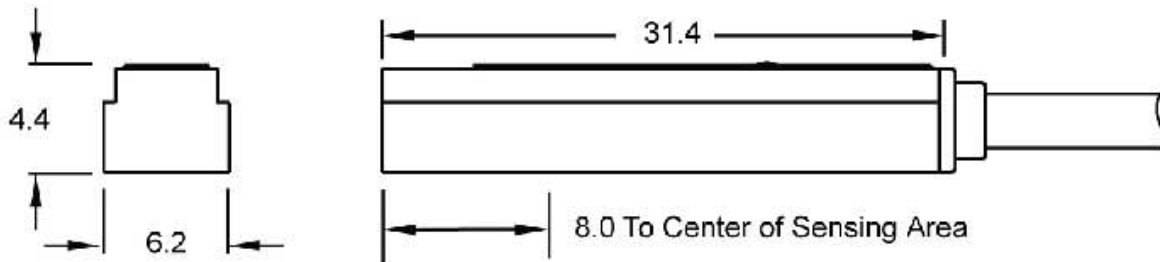

CPS9T-AN-A

7.2mm T-Slot Grove NPN N.O.

Electronic Switch 3 Meter Cable

Qty. 1

800-633-0405
www.automationdirect.com

ELECTRONIC SWITCH DIMENSIONS

GROOVE DIMENSIONS

5-28VDC 0.2A 4.8W Max.