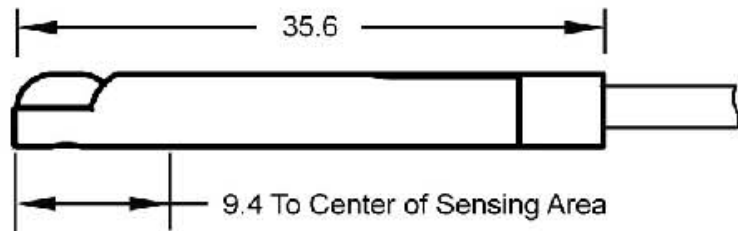

NITRA[™]
PNEUMATICS

800-633-0405

www.automationdirect.com

CPS9Q-AP-F

6.5mm T-Slot Groove PNP N.O.

Electronic Switch 8mm

Qty. 1

ELECTRONIC SWITCH DIMENSIONS

GROOVE DIMENSIONS

5-28VDC 0.2A 4.8W Max.

MADE IN U.S.A.