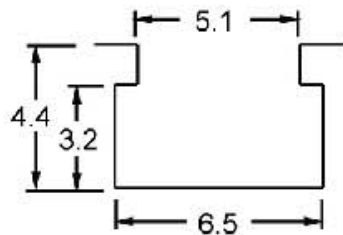

NITRA[™]
PNEUMATICS

800-633-0405

www.automationdirect.com

CPS9Q-AP-F

6.5mm T-Slot Groove PNP N.O.

Electronic Switch 8mm

Qty. 1

ELECTRONIC SWITCH DIMENSIONS

GROOVE DIMENSIONS

5-28VDC 0.2A 4.8W Max.

MADE IN U.S.A.