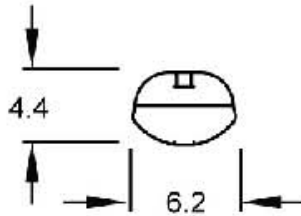

NITRA[™]
PNEUMATICS

800-633-0405

www.automationdirect.com

CPS9Q-AP-F

6.5mm T-Slot Groove PNP N.O.

Electronic Switch 8mm

Qty. 1

ELECTRONIC SWITCH DIMENSIONS

GROOVE DIMENSIONS

5-28VDC 0.2A 4.8W Max.

MADE IN U.S.A.