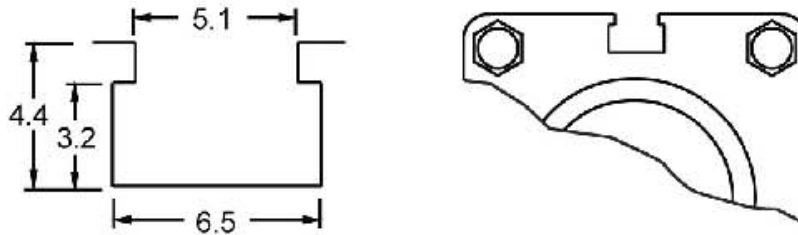

800-633-0405
www.automationdirect.com

CPS9Q-AP-A
6.5mm T-Slot Groove PNP N.O.
Electronic Switch 3 Meter Cable
Qty. 1

ELECTRONIC SWITCH DIMENSIONS

GROOVE DIMENSIONS

5-28VDC 0.2A 4.8W Max.

MADE IN U.S.A.