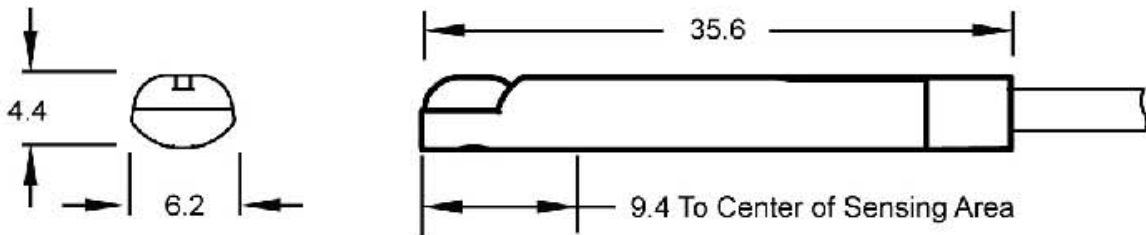

800-633-0405
www.automationdirect.com

CPS9Q-AP-A
6.5mm T-Slot Groove PNP N.O.
Electronic Switch 3 Meter Cable
Qty. 1

ELECTRONIC SWITCH DIMENSIONS

GROOVE DIMENSIONS

5-28VDC 0.2A 4.8W Max.

MADE IN U.S.A.