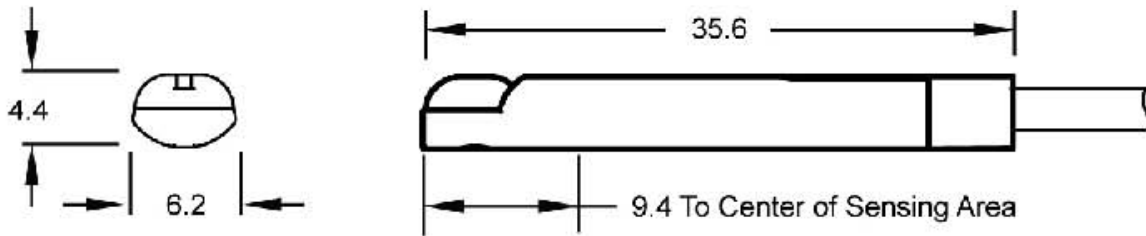

**NITRA**<sup>™</sup>  
PNEUMATICS

**Automation  
Direct**

800-633-0405

www.automationdirect.com

**CPS9Q-AN-F**

6.5mm T-Slot Groove NPN N.O.

Electronic Switch 8mm

Qty. 1

ELECTRONIC SWITCH DIMENSIONS

GROOVE DIMENSIONS

5-28VDC 0.2A 4.8W Max.

MADE IN U.S.A.