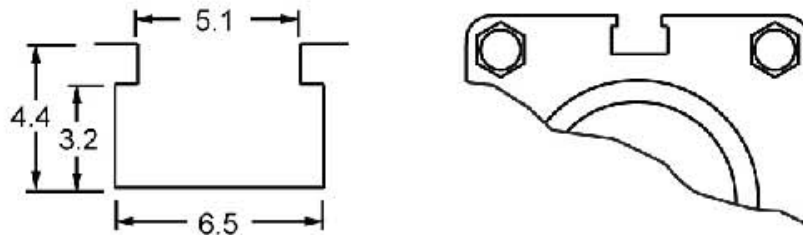

**NITRA**<sup>™</sup>  
PNEUMATICS

**Automation  
Direct**

800-633-0405

www.automationdirect.com

**CPS9Q-AN-F**

6.5mm T-Slot Groove NPN N.O.

Electronic Switch 8mm

Qty. 1

ELECTRONIC SWITCH DIMENSIONS

GROOVE DIMENSIONS

5-28VDC 0.2A 4.8W Max.

MADE IN U.S.A.