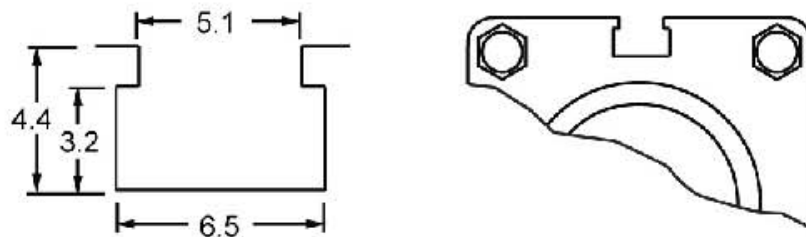

**CPS9Q-AN-A**  
 6.5mm T-Slot Groove NPN N.O.  
 Electronic Switch 3 Meter Cable  
 Qty. 1

800-633-0405  
 www.automationdirect.com

ELECTRONIC SWITCH DIMENSIONS

GROOVE DIMENSIONS

5-28VDC 0.2A 4.8W Max.

MADE IN U.S.A.