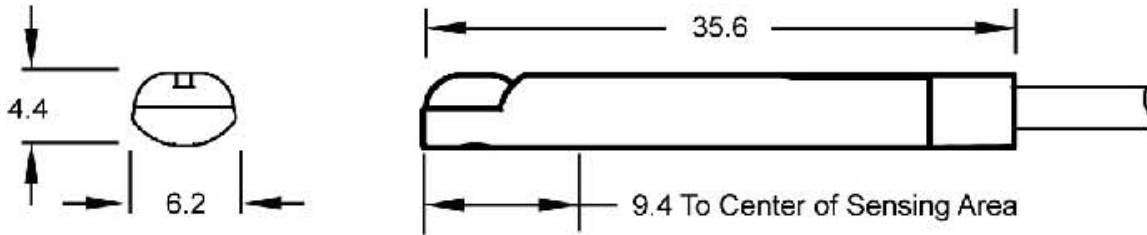

**CPS9Q-AN-A**  
 6.5mm T-Slot Groove NPN N.O.  
 Electronic Switch 3 Meter Cable  
 Qty. 1

800-633-0405  
 www.automationdirect.com

ELECTRONIC SWITCH DIMENSIONS

GROOVE DIMENSIONS

5-28VDC 0.2A 4.8W Max.

MADE IN U.S.A.