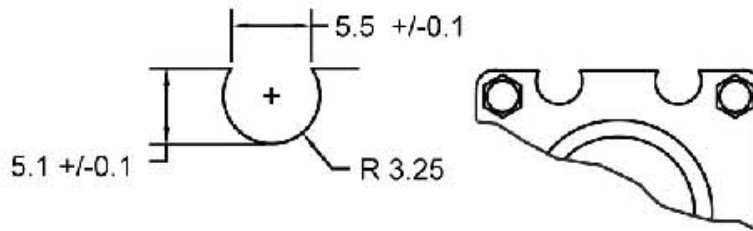

800-633-0405  
www.automationdirect.com

CPS9M-AP-F  
6.5mm Grove PNP N.O.  
Electronic Switch 8mm  
Qty. 1

ELECTRONIC SWITCH DIMENSIONS

GROOVE DIMENSIONS

5-28VDC 0.2A 4.8W Max.

MADE IN U.S.A.