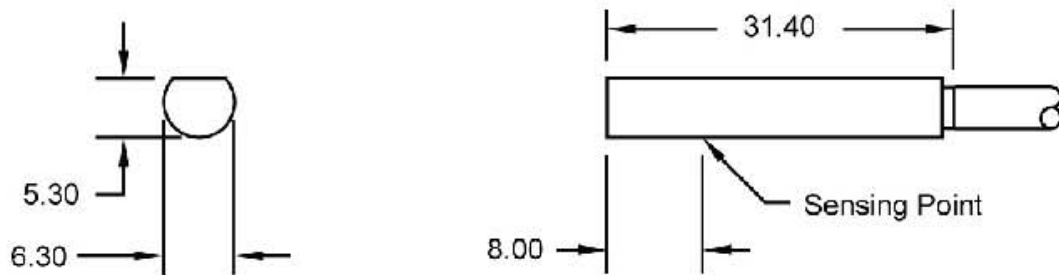

800-633-0405  
www.automationdirect.com

CPS9M-AP-F  
6.5mm Grove PNP N.O.  
Electronic Switch 8mm  
Qty. 1

ELECTRONIC SWITCH DIMENSIONS

GROOVE DIMENSIONS

5-28VDC 0.2A 4.8W Max.

MADE IN U.S.A.