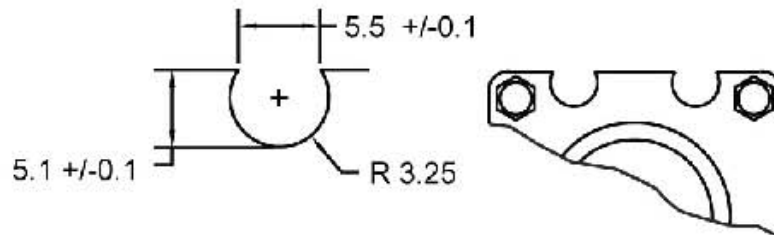

NITRA[™]
PNEUMATICS

800-633-0405

www.automationdirect.com

CPS9M-AP-A

6.5mm Groove PNP N.O.
Electronic Switch 3 Meter Cable

Qty. 1

ELECTRONIC SWITCH DIMENSIONS

GROOVE DIMENSIONS