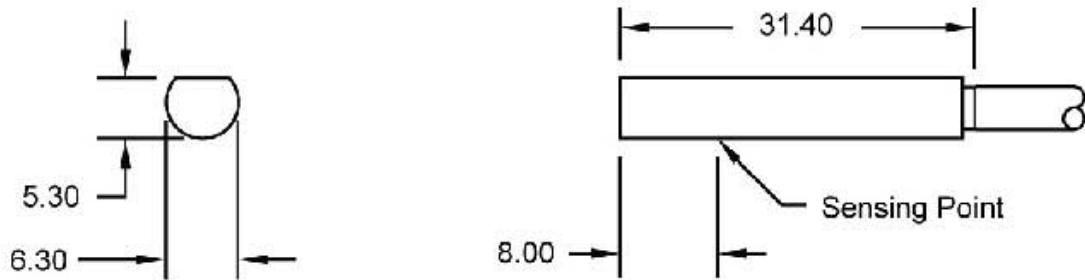

NITRA[™]
PNEUMATICS

800-633-0405

www.automationdirect.com

CPS9M-AP-A

6.5mm Groove PNP N.O.
Electronic Switch 3 Meter Cable

Qty. 1

ELECTRONIC SWITCH DIMENSIONS

GROOVE DIMENSIONS

5-28VDC 0.2A 4.8W Max.

MADE IN U.S.A.