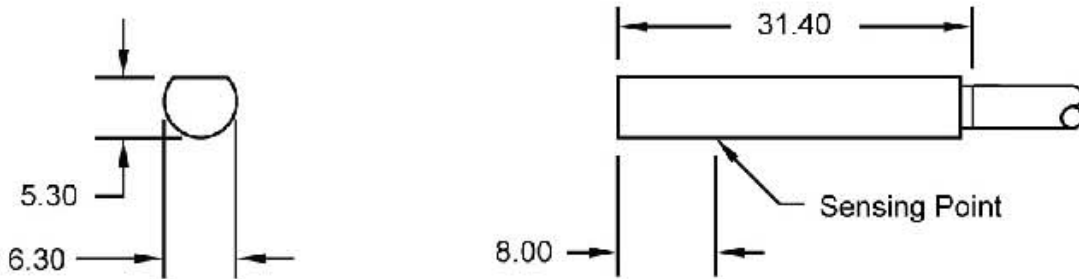

CPS9M-AN-A
6.5mm Groove NPN N.O.
Electronic Switch 3 Meter Cable
Qty. 1

800-633-0405
www.automationdirect.com

ELECTRONIC SWITCH DIMENSIONS

GROOVE DIMENSIONS

5-28VDC 0.2A 4.8W Max.

MADE IN U.S.A.