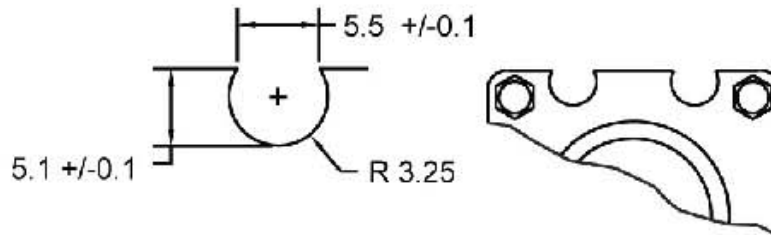

CPS9M-AN-A
6.5mm Groove NPN N.O.
Electronic Switch 3 Meter Cable
Qty. 1

800-633-0405
www.automationdirect.com

ELECTRONIC SWITCH DIMENSIONS

GROOVE DIMENSIONS

5-28VDC 0.2A 4.8W Max.

MADE IN U.S.A.