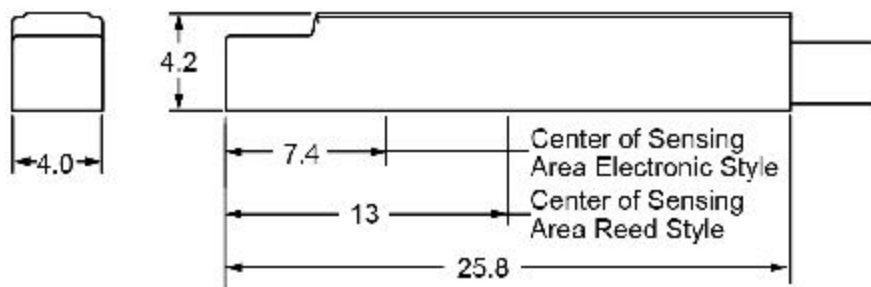

NITRA™
PNEUMATICS

800-633-0405

www.automationdirect.com

CPS9H-AP-F
4mm X 4mm Grove PNP N.O.
Electronic Switch 8mm
Qty. 1

ELECTRONIC SWITCH DIMENSIONS

GROVE DIMENSIONS

5-28VDC 0.5A 14W Max.

MADE IN U.S.A.