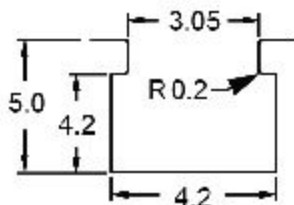

NITRA™
PNEUMATICS

800-633-0405

www.automationdirect.com

CPS9H-AP-F
4mm X 4mm Grove PNP N.O.
Electronic Switch 8mm
Qty. 1

ELECTRONIC SWITCH DIMENSIONS

GROVE DIMENSIONS

5-28VDC 0.5A 14W Max.

MADE IN U.S.A.