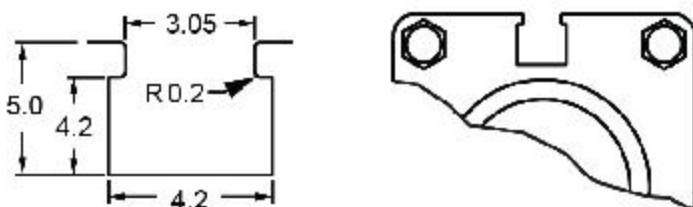

**NITRA™**  
PNEUMATICS

CPS9H-AP-A  
4mm X 4mm Grove PNP N.O.  
Electronic Switch 3 Meter Cable  
Qty. 1

800-633-0405  
www.automationdirect.com

ELECTRONIC SWITCH DIMENSIONS

GROOVE DIMENSIONS

5 28VDC 0.5A 14W Max.