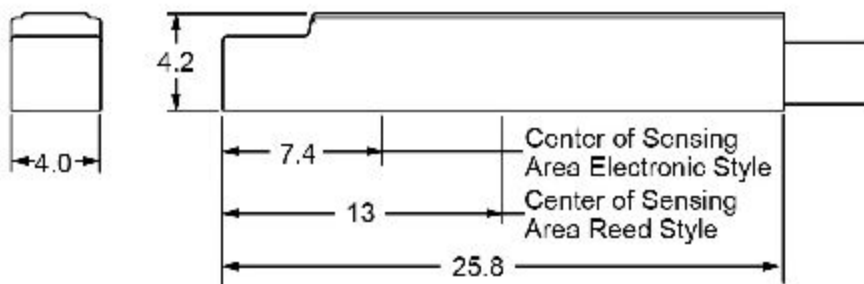

**NITRA™**  
PNEUMATICS

CPS9H-AP-A  
4mm X 4mm Grove PNP N.O.  
Electronic Switch 3 Meter Cable  
Qty. 1

800-633-0405  
www.automationdirect.com

ELECTRONIC SWITCH DIMENSIONS

GROOVE DIMENSIONS

5 28VDC 0.5A 14W Max.