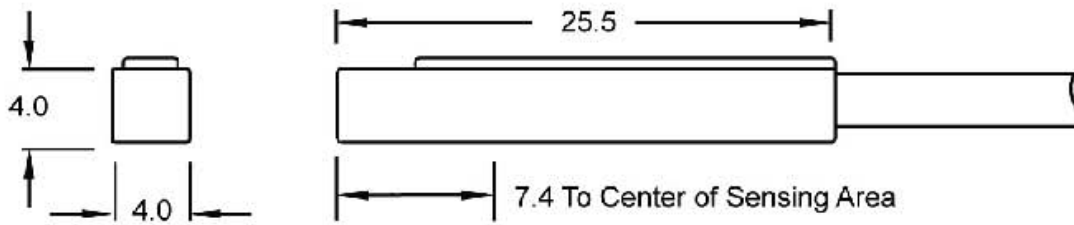

**CPS9H-AP-A**  
4mm X 4mm Grove PNP N.O.  
Electronic Switch 3 Meter Cable  
Qty. 1

800-633-0405  
www.automationdirect.com

ELECTRONIC SWITCH DIMENSIONS

GROOVE DIMENSIONS

5-28VDC 0.2A 4.8W Max.

MADE IN U.S.A.