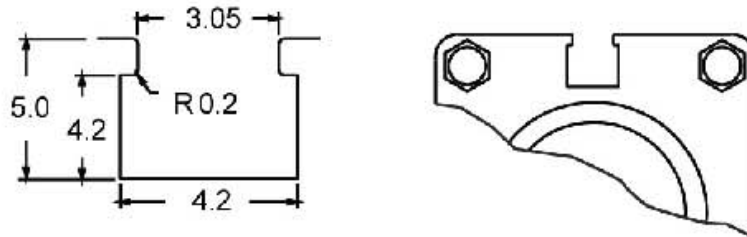

**CPS9H-AP-A**  
4mm X 4mm Grove PNP N.O.  
Electronic Switch 3 Meter Cable  
Qty. 1

800-633-0405  
www.automationdirect.com

ELECTRONIC SWITCH DIMENSIONS

GROOVE DIMENSIONS

5-28VDC 0.2A 4.8W Max.

MADE IN U.S.A.