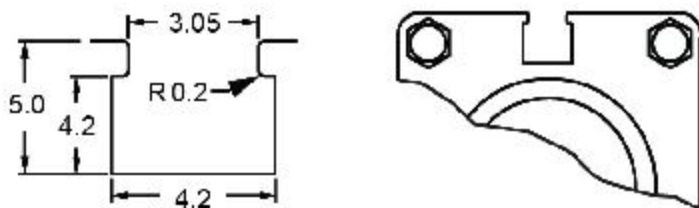

**NITRA™**  
PNEUMATICS

**Automation  
Direct**

800-633-0405

www.automationdirect.com

CPS9H-AN-A  
4mm X 4mm Grove NPN N.O.  
Electronic Switch 8mm  
Qty. 1

ELECTRONIC SWITCH DIMENSIONS

GROOVE DIMENSIONS

5 28VDC 0.5A 14W Max.