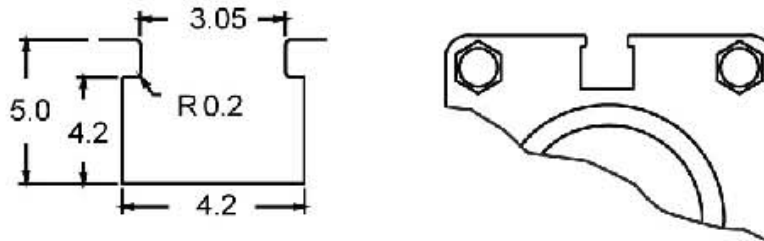

CPS9H-AN-A
4mm X 4mm Groove NPN N.O.
Electronic Switch 3 Meter Cable
Qty. 1

800-633-0405
www.automationdirect.com

ELECTRONIC SWITCH DIMENSIONS

GROOVE DIMENSIONS

5-28VDC 0.2A 4.8W Max.

MADE IN U.S.A.