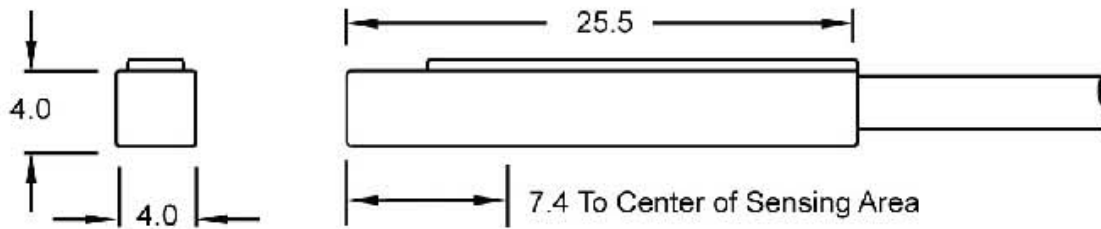

CPS9H-AN-A
4mm X 4mm Groove NPN N.O.
Electronic Switch 3 Meter Cable
Qty. 1

800-633-0405
www.automationdirect.com

ELECTRONIC SWITCH DIMENSIONS

GROOVE DIMENSIONS

5-28VDC 0.2A 4.8W Max.

MADE IN U.S.A.