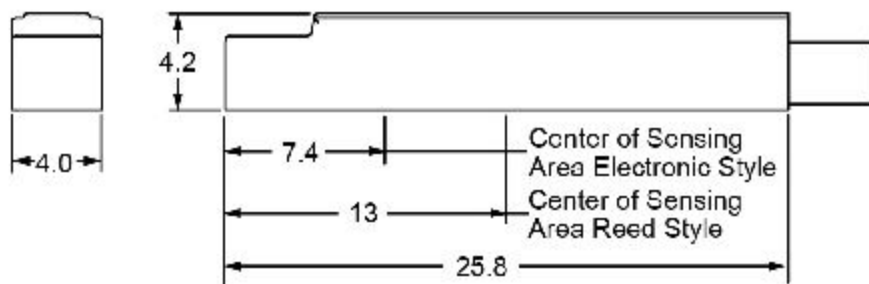

**NITRA™**  
PNEUMATICS

**Automation  
Direct**

800-633-0405

www.automationdirect.com

CPS9H-AN-A  
4mm X 4mm Grove NPN N.O.  
Electronic Switch 8mm  
Qty. 1

ELECTRONIC SWITCH DIMENSIONS

GROOVE DIMENSIONS

5 28VDC 0.5A 14W Max.