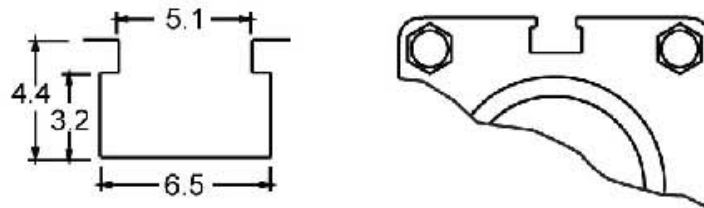

800-633-0405
www.automationdirect.com

CPS9F-AP-F
4mm T-Slot Groove PNP N.O.
Electronic Switch 8mm
Qty. 1

ELECTRONIC SWITCH DIMENSIONS

GROOVE DIMENSIONS

5-28VDC 0.2A 4.8W Max.

MADE IN U.S.A.