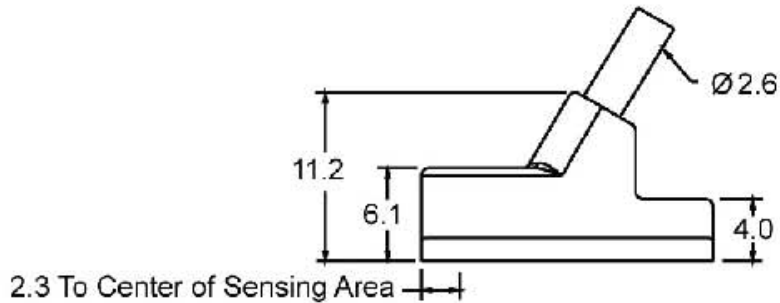

800-633-0405
www.automationdirect.com

CPS9F-AP-F
4mm T-Slot Groove PNP N.O.
Electronic Switch 8mm
Qty. 1

ELECTRONIC SWITCH DIMENSIONS

GROOVE DIMENSIONS

5-28VDC 0.2A 4.8W Max.

MADE IN U.S.A.