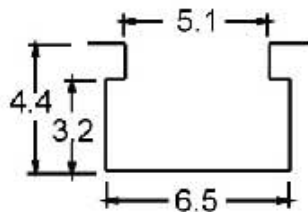

800-633-0405

www.automationdirect.com

CPS9F-AP-A
4mm T-Slot Groove PNP N.O.
Electronic Switch 3 Meter Cable

Qty. 1

ELECTRONIC SWITCH DIMENSIONS

GROOVE DIMENSIONS

5-28VDC 0.2A 4.8W Max.

MADE IN U.S.A.