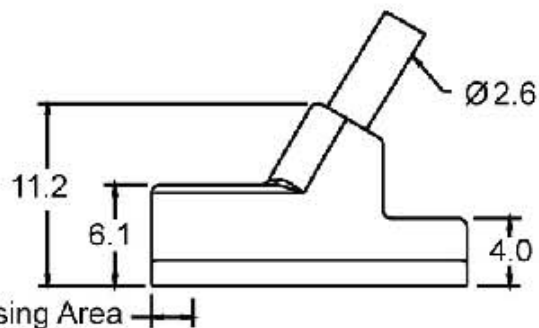

800-633-0405

www.automationdirect.com

CPS9F-AP-A
4mm T-Slot Groove PNP N.O.
Electronic Switch 3 Meter Cable

Qty. 1

ELECTRONIC SWITCH DIMENSIONS

GROOVE DIMENSIONS

5-28VDC 0.2A 4.8W Max.

MADE IN U.S.A.