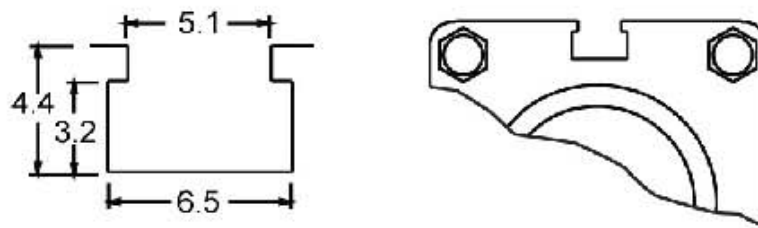

800-633-0405

www.automationdirect.com

CPS9F-AN-F
4mm T-Slot Groove NPN N.O.

Electronic Switch 8mm

Qty. 1

ELECTRONIC SWITCH DIMENSIONS

GROOVE DIMENSIONS

5-28VDC 0.2A 4.8W Max.