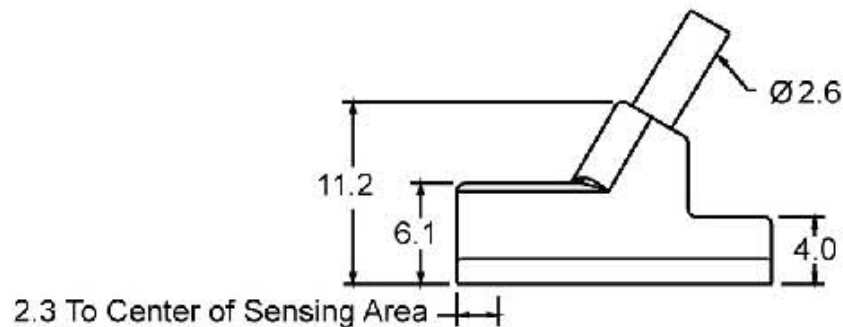

800-633-0405

www.automationdirect.com

CPS9F-AN-F
4mm T-Slot Groove NPN N.O.

Electronic Switch 8mm

Qty. 1

ELECTRONIC SWITCH DIMENSIONS

GROOVE DIMENSIONS

5-28VDC 0.2A 4.8W Max.