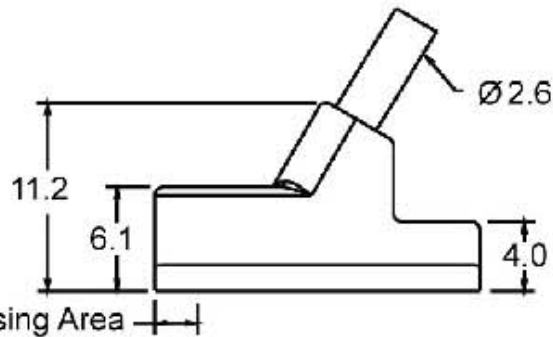

CPS9F-AN-A
4mm T-Slot Groove NPN N.O.
Electronic Switch 3 Meter Cable

800-633-0405

www.automationdirect.com

Qty. 1

ELECTRONIC SWITCH DIMENSIONS

GROOVE DIMENSIONS

5-28VDC 0.2A 4.8W Max.

MADE IN U.S.A.