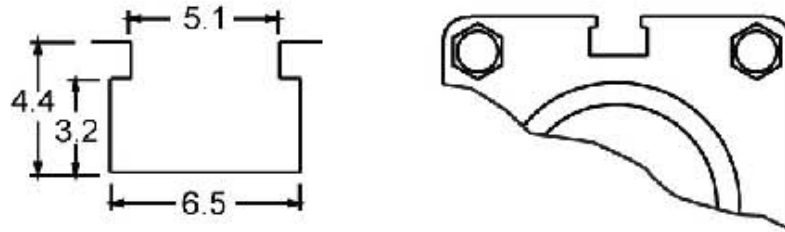

CPS9F-AN-A
4mm T-Slot Groove NPN N.O.
Electronic Switch 3 Meter Cable

800-633-0405

www.automationdirect.com

Qty. 1

ELECTRONIC SWITCH DIMENSIONS

GROOVE DIMENSIONS

5-28VDC 0.2A 4.8W Max.

MADE IN U.S.A.