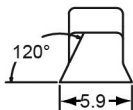

NITRA™
PNEUMATICS

**Automation
Direct**

CPS9E-AP-F

800-633-0405

www.automationdirect.com

ELECTRONIC SWITCH DIMENSIONS

GROOVE DIMENSIONS

5-28VDC 0.2A 4.8W Max.