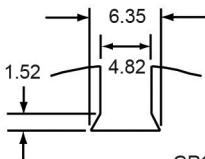

NITRA™
PNEUMATICS

**Automation
Direct**

CPS9E-AP-F

800-633-0405

www.automationdirect.com

ELECTRONIC SWITCH DIMENSIONS

GROOVE DIMENSIONS

5-28VDC 0.2A 4.8W Max.