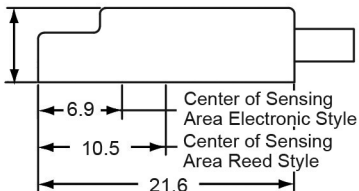

NITRA™
PNEUMATICS

**Automation
Direct**

CPS9E-AP-F

800-633-0405

www.automationdirect.com

ELECTRONIC SWITCH DIMENSIONS

GROOVE DIMENSIONS

5-28VDC 0.2A 4.8W Max.