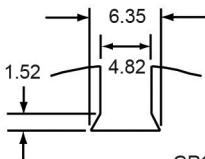

NITRA™
PNEUMATICS

**Automation
Direct**

CPS9E-AP-A

800-633-0405

www.automationdirect.com

ELECTRONIC SWITCH DIMENSIONS

GROOVE DIMENSIONS

5-28VDC 0.2A 4.8W Max.