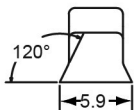

NITRA™
PNEUMATICS

**Automation
Direct**

CPS9E-AP-A

800-633-0405

www.automationdirect.com

ELECTRONIC SWITCH DIMENSIONS

GROOVE DIMENSIONS

5-28VDC 0.2A 4.8W Max.