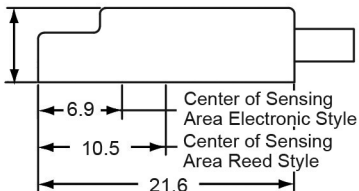

NITRA™
PNEUMATICS

**Automation
Direct**

CPS9E-AP-A

800-633-0405

www.automationdirect.com

ELECTRONIC SWITCH DIMENSIONS

GROOVE DIMENSIONS

5-28VDC 0.2A 4.8W Max.