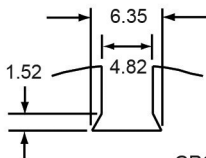

NITRA™
PNEUMATICS

**Automation
Direct**

CPS9E-AN-F

800-633-0405

www.automationdirect.com

ELECTRONIC SWITCH DIMENSIONS

GROOVE DIMENSIONS

5-28VDC 0.2A 4.8W Max.