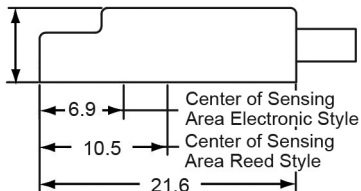

NITRA™
PNEUMATICS

**Automation
Direct**

CPS9E-AN-F

800-633-0405

www.automationdirect.com

ELECTRONIC SWITCH DIMENSIONS

GROOVE DIMENSIONS

5-28VDC 0.2A 4.8W Max.