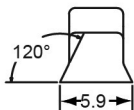

NITRA™
PNEUMATICS

**Automation
Direct**

CPS9E-AN-F

800-633-0405

www.automationdirect.com

ELECTRONIC SWITCH DIMENSIONS

GROOVE DIMENSIONS

5-28VDC 0.2A 4.8W Max.