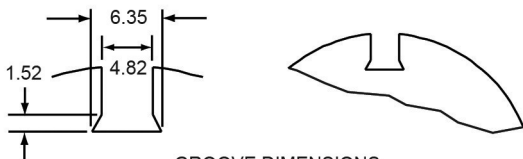

NITRA™
PNEUMATICS

**Automation
Direct**

CPS9E-AN-A

800-633-0405

www.automationdirect.com

ELECTRONIC SWITCH DIMENSIONS

GROOVE DIMENSIONS

5-28VDC 0.2A 4.8W Max.