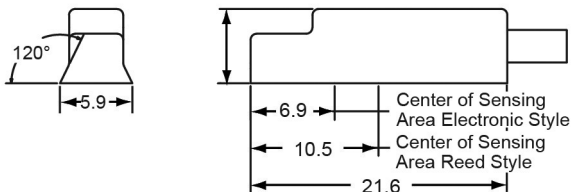

NITRA™
PNEUMATICS

**Automation
Direct**

CPS9E-AN-A

800-633-0405

www.automationdirect.com

ELECTRONIC SWITCH DIMENSIONS

GROOVE DIMENSIONS

5-28VDC 0.2A 4.8W Max.