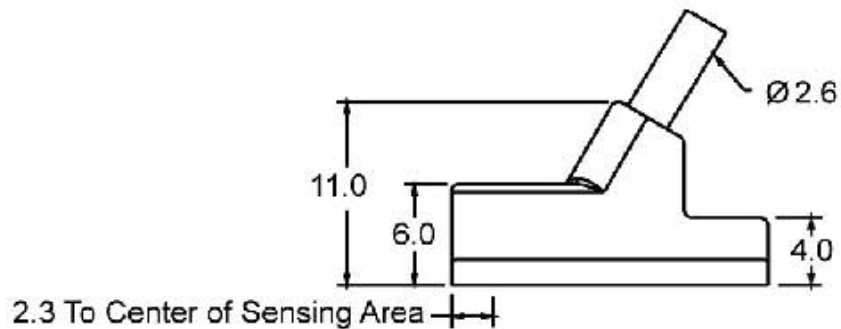

ELECTRONIC SWITCH DIMENSIONS

GROOVE DIMENSIONS

5-28VDC 0.2A 4.8W Max.

MADE IN U.S.A.