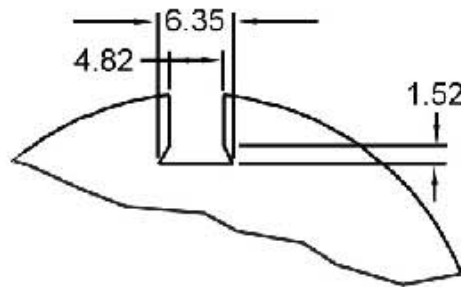

NITRA[™]
PNEUMATICS

**Automation
Direct**

800-633-0405

www.automationdirect.com

CPS9D-AN-A

1/4" Groove NPN N.O.

Electronic Switch 3 Meter Cable

Qty. 1

ELECTRONIC SWITCH DIMENSIONS

GROOVE DIMENSIONS

5-28VDC 0.2A 4.8W Max.

MADE IN U.S.A.