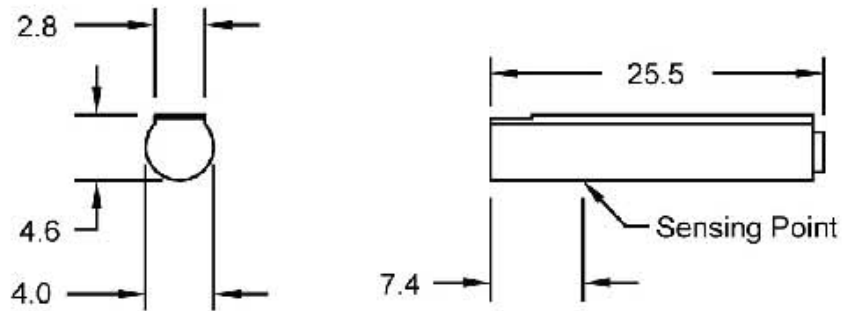

800-633-0405  
www.automationdirect.com

**CPS9C-AP-A**  
4mm Groove PNP N.O.  
Electronic Switch 3 Meter Cable  
Qty. 1

ELECTRONIC SWITCH DIMENSIONS

GROOVE DIMENSIONS

5-28VDC 0.2A 4.8W Max.

MADE IN U.S.A.