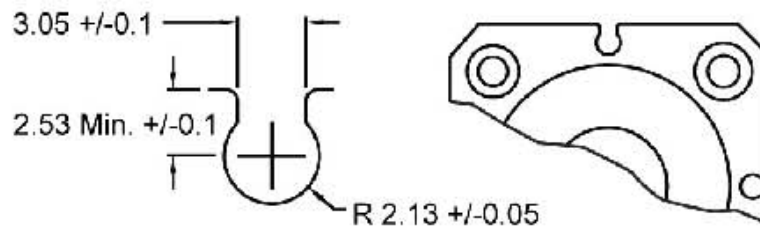

800-633-0405  
www.automationdirect.com

**CPS9C-AP-A**  
4mm Groove PNP N.O.  
Electronic Switch 3 Meter Cable  
Qty. 1

ELECTRONIC SWITCH DIMENSIONS

GROOVE DIMENSIONS

5-28VDC 0.2A 4.8W Max.

MADE IN U.S.A.