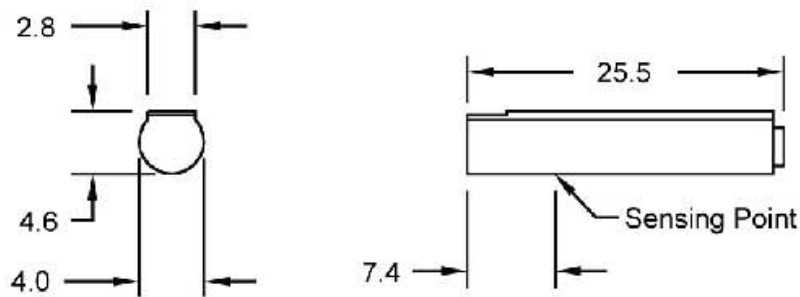

800-633-0405
www.automationdirect.com

CPS9C-AN-A
4mm Groove NPN N.O.
Electronic Switch 3 Meter Cable

Qty. 1

ELECTRONIC SWITCH DIMENSIONS

GROOVE DIMENSIONS

5-28VDC 0.2A 4.8W Max.

MADE IN U.S.A.