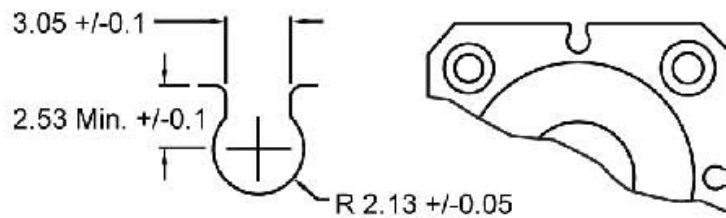

800-633-0405
www.automationdirect.com

CPS9C-AN-A
4mm Groove NPN N.O.
Electronic Switch 3 Meter Cable

Qty. 1

ELECTRONIC SWITCH DIMENSIONS

GROOVE DIMENSIONS

5-28VDC 0.2A 4.8W Max.

MADE IN U.S.A.