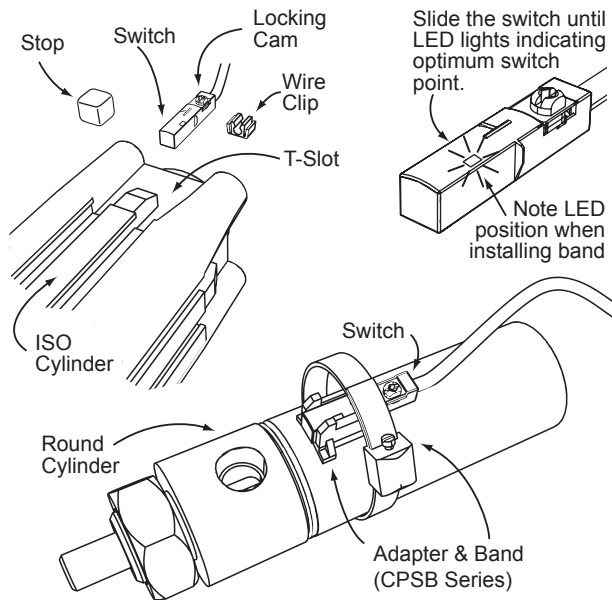

CPS-CP-A Cylinder Position Switch

800-633-0405
www.automationdirect.com

PNP, N.C., 2m cable with wire leads
Made in Germany

UL E328811 – Meets UL 508
Class 2 power supply required.

LISTED