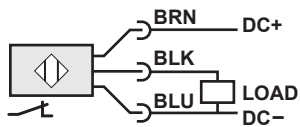

CPS-CP-A Cylinder Position Switch

800-633-0405
www.automationdirect.com

PNP, N.C., 2m cable with wire leads
Made in Germany

UL E328811 – Meets UL 508
Class 2 power supply required.

LISTED