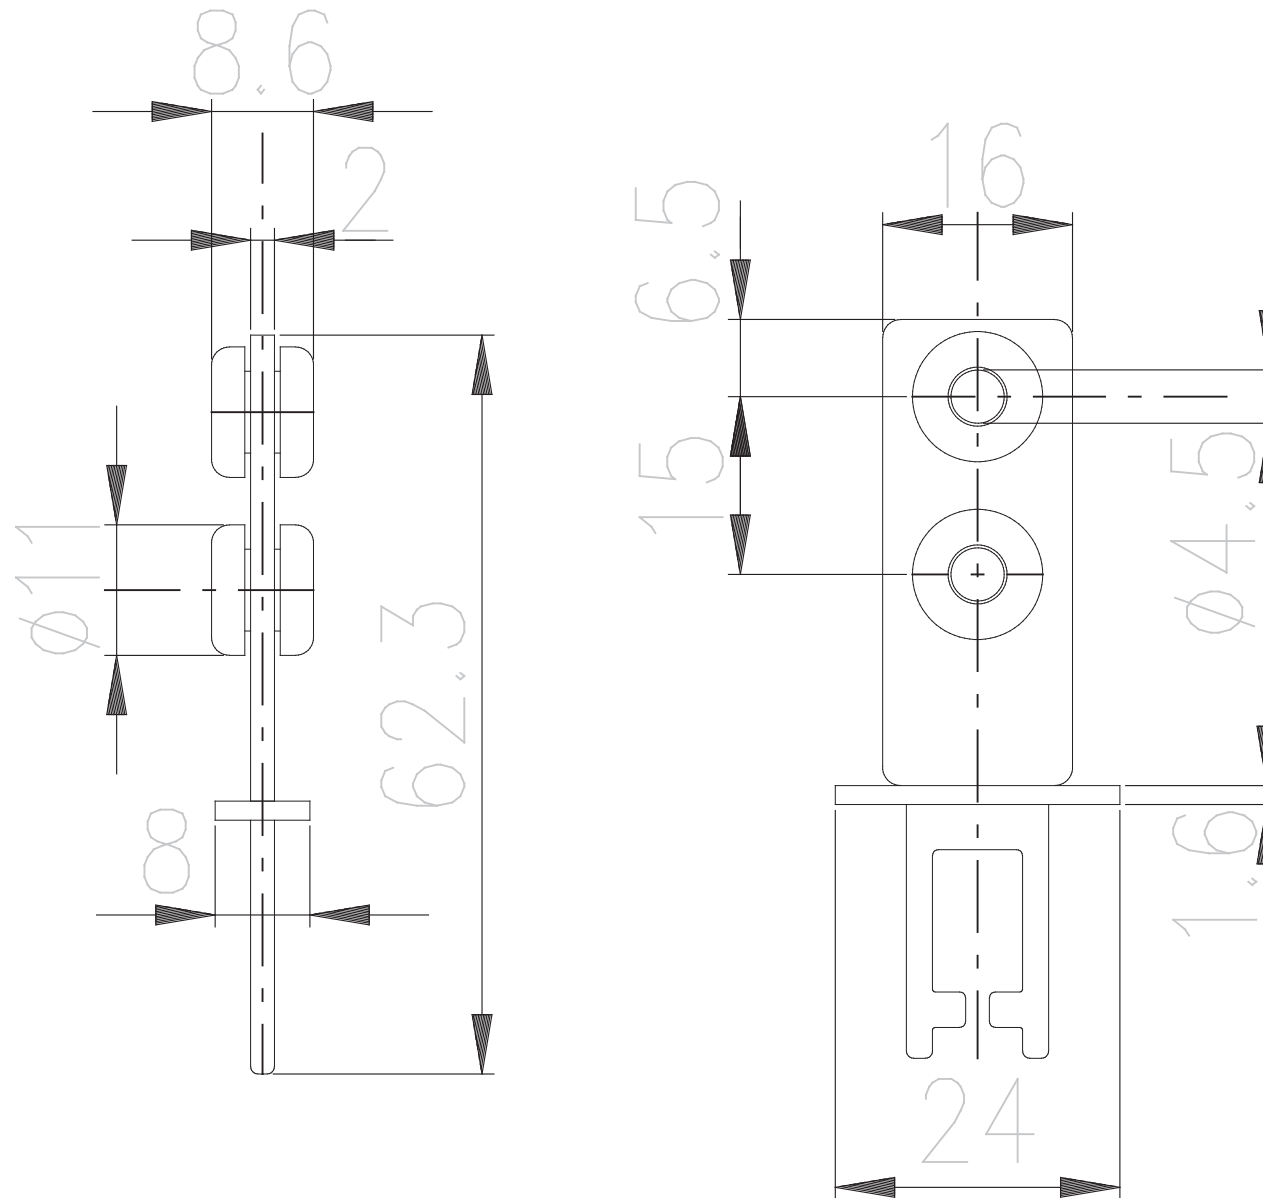

**PRODUCT DESCRIPTION:**

**KEY**

**PRODUCT CODE:**

**KEY8**

**DYNAMIC 3D VIEW:**

**STATIC 3D VIEW:**

TECHNICAL VIEW:

**DETAILS:**

<b>Code</b>	<b>KEY8</b>
<b>Description</b>	<b>Amortized flat key</b>
<b>Material</b>	<b>stainless steel</b>
<b>Mounting</b>	<b>Using two fixing holes</b>
<b>IP Degree of Protection</b>	<b>/</b>
<b>Compatible product series</b>	<b>K10, K80</b>

**PRODUCT DRAWING RELEASE:**

Datasheet creation date: 23/01/2023 11:48

Last Modification (geometry): 08/02/2022 09:17

tel. +39 039 9906408  
+39 039 9903468  
fax +39 039 9906203Via Novarino 9/L  
23899 Robbiate (LC)  
ITALY[www.comepi.it](http://www.comepi.it)  
[comepi@comepi.it](mailto:comepi@comepi.it)  
[tecnico@comepi.it](mailto:tecnico@comepi.it)