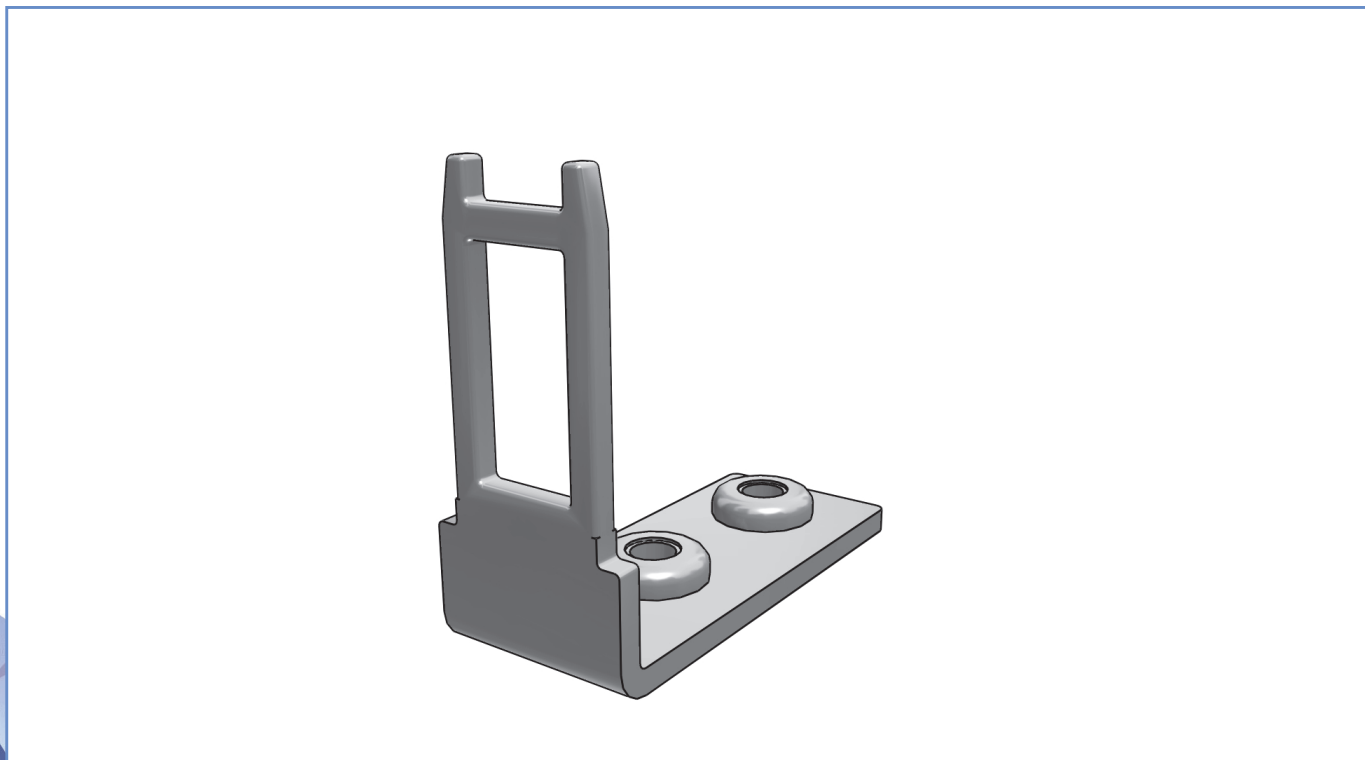

PRODUCT DESCRIPTION:

KEY

PRODUCT CODE:

KEY27

DYNAMIC 3D VIEW:

STATIC 3D VIEW:

TECHNICAL VIEW:

DETAILS:

Code	KEY27
Description	Amortized bent key
Material	stainless steel
Mounting	Using two fixing holes
IP Degree of Protection	/
Compatible product series	FEP_FEP LED SERIES

PRODUCT DRAWING RELEASE:

Datasheet creation date: 23/01/2023 11:50