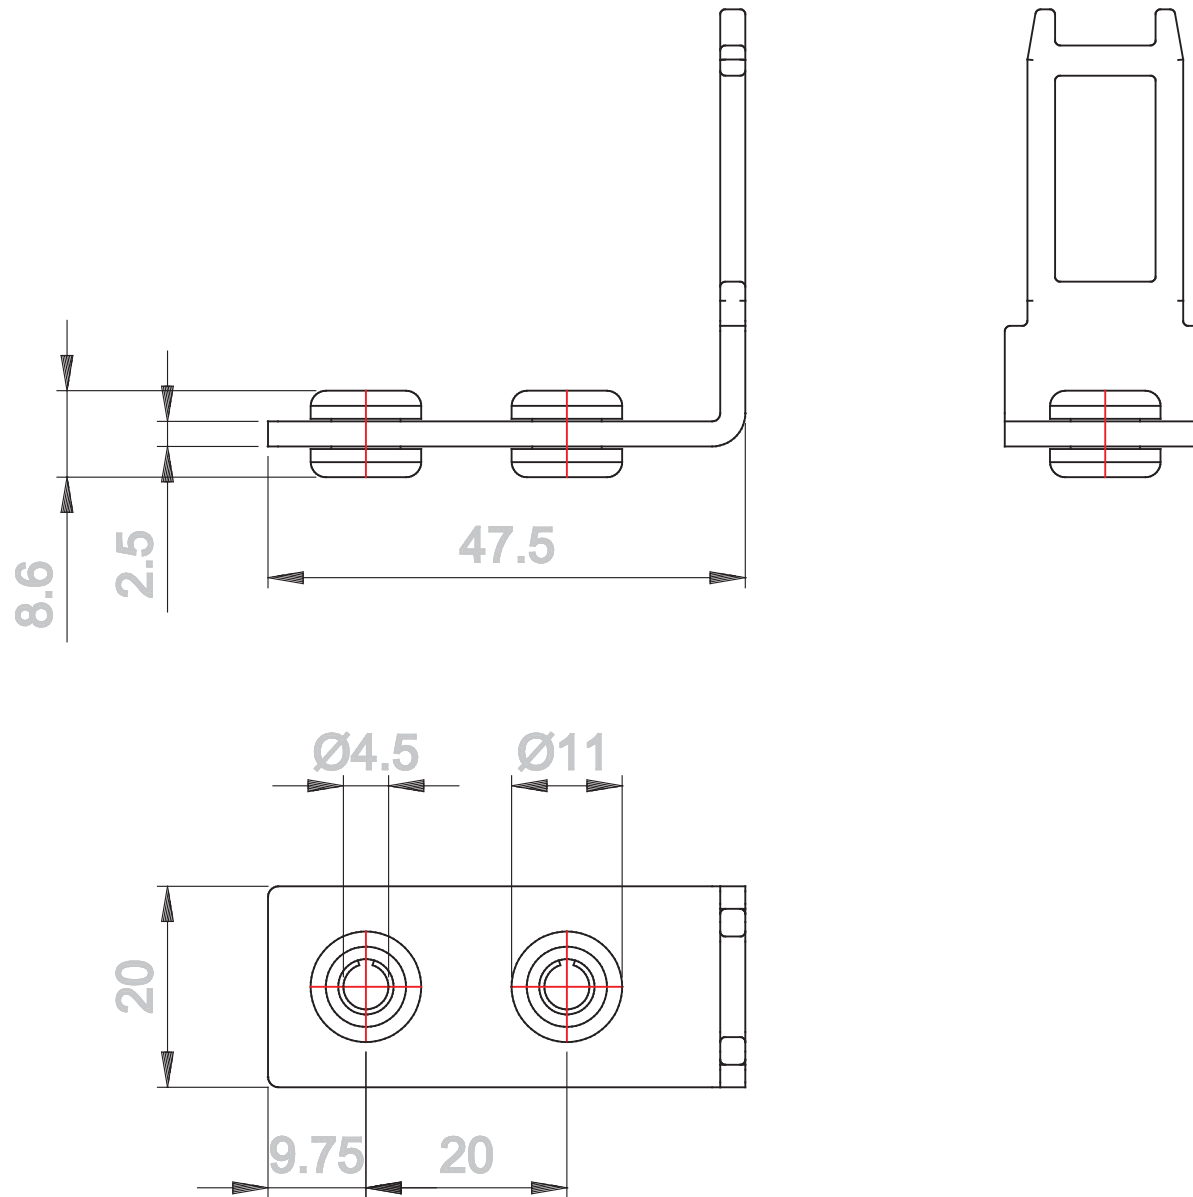

PRODUCT DESCRIPTION:

KEY

PRODUCT CODE:

KEY27

DYNAMIC 3D VIEW:

STATIC 3D VIEW:

TECHNICAL VIEW:

DETAILS:

Code	KEY27
Description	Amortized bent key
Material	stainless steel
Mounting	Using two fixing holes
IP Degree of Protection	/
Compatible product series	FEP_FEP LED SERIES

PRODUCT DRAWING RELEASE:

Datasheet creation date: 23/01/2023 11:50