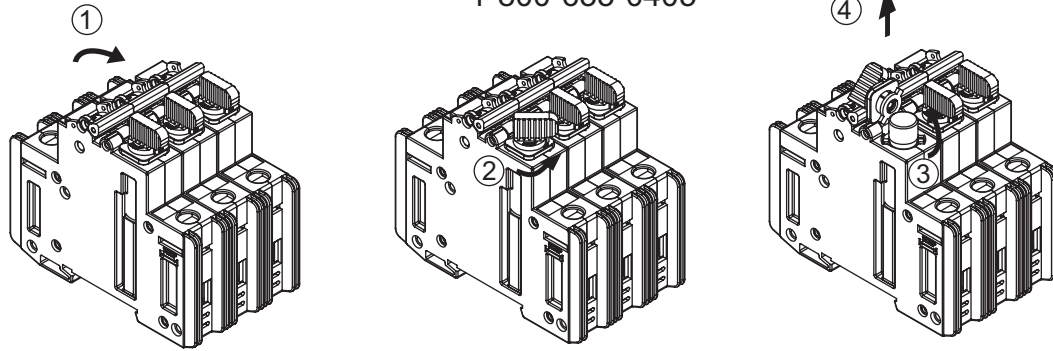

Gladiator™

from AutomationDirect
1-800-633-0405

UL508
Midget
UL98
Class CC
IEC 60947-3
10 X 38

| REF | FUSES | CC | 1 1/2 x 13/32 | 10 x 38 |
|-----------------------------|-------|-----|---------------|------------------|
| CFS-XPCC30 CFS-1PCC30-DC | | 30A | | |
| CFS-XPM30 CFS-1PM30-DC | | | 30A | 32A aM 25A gG |

CFS-AUX
33 NO — 34 NO
41 NC — 42 NC

Minimum enclosure size: 14in X 12in X 6in
Minimum spacings: 2in over surface, 1in thru air

⚠ DANGER

HAZARDOUS VOLTAGE
Turn off all power supplying this equipment before working on it.
Failure to follow this instruction will result in death or serious injury.