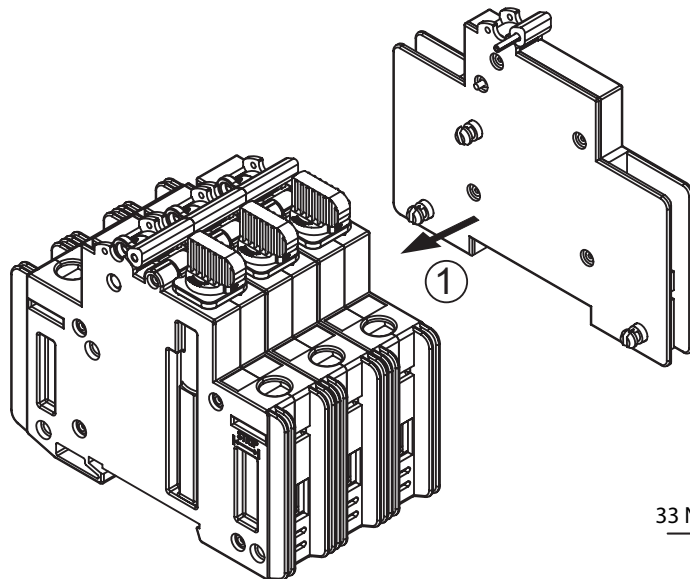

Gladiator™

from AutomationDirect
1-800-633-0405

UL508
Midget
UL98
Class CC
IEC 60947-3
10 X 38

| REF | FUSES | CC | 1 1/2 x 13/32 | 10 x 38 |
|-----------------------------|-------|-----|---------------|------------------|
| CFS-XPCC30 CFS-1PCC30-DC | | 30A | | |
| CFS-XPM30 CFS-1PM30-DC | | | 30A | 32A aM 25A gG |

CFS-AUX
33 NO — 34 NO
41 NC — 42 NC

Minimum enclosure size: 14in X 12in X 6in
Minimum spacings: 2in over surface, 1in thru air

⚠ DANGER

HAZARDOUS VOLTAGE
Turn off all power supplying this equipment before working on it.
Failure to follow this instruction will result in death or serious injury.