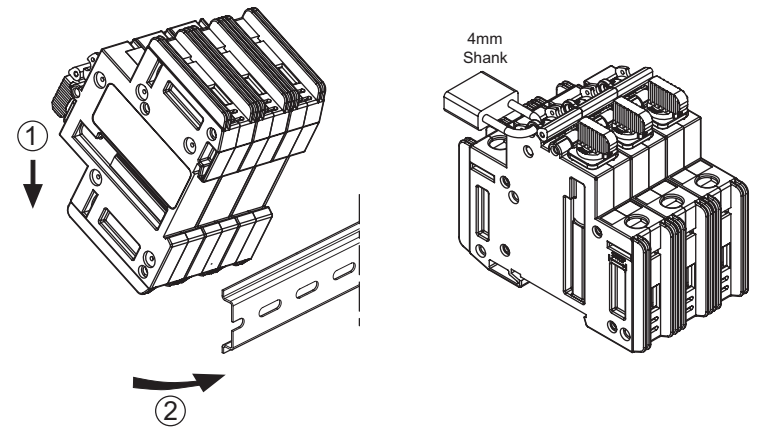

Gladiator™

from AutomationDirect
1-800-633-0405

UL508
Midget
UL98
Class CC
IEC 60947-3
10 X 38

| REF | FUSES | CC | 1 1/2 x 13/32 | 10 x 38 |
|-----------------------------|-------|-----|---------------|------------------|
| CFS-XPCC30 CFS-1PCC30-DC | | 30A | | |
| CFS-XPM30 CFS-1PM30-DC | | | 30A | 32A aM 25A gG |

CFS-AUX
33 NO — 34 NO
41 NC — 42 NC

Minimum enclosure size: 14in X 12in X 6in
Minimum spacings: 2in over surface, 1in thru air

⚠ DANGER

HAZARDOUS VOLTAGE
Turn off all power supplying this equipment before working on it.
Failure to follow this instruction will result in death or serious injury.