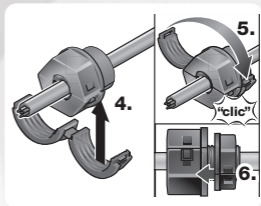

The new dimension of cable management

● KDL/D-mono

murrplastik® 
Simply Smart Systems

KDL/D-mono + GMT

KDT/X

Scan for KDL/D-mono
in our webshop

Scan for KDT/x
in our webshop