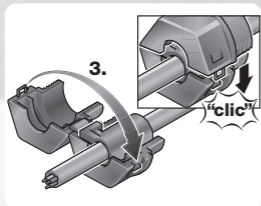

The new dimension of cable management

● KDL/D-mono

murrplastik® 
Simply Smart Systems

KDL/D-mono + GMT

KDT/X

Scan for KDL/D-mono
in our webshop

Scan for KDT/x
in our webshop