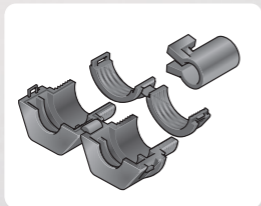

The new dimension of cable management

● KDL/D-mono

murrplastik® 
Simply Smart Systems

KDL/D-mono + GMT

KDT/X

Scan for KDL/D-mono
in our webshop

Scan for KDT/x
in our webshop