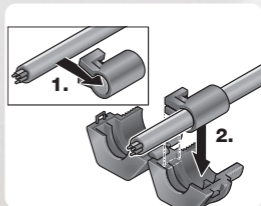

The new dimension of cable management

● KDL/D-mono

murrplastik® 
Simply Smart Systems

KDL/D-mono + GMT

KDT/X

Scan for KDL/D-mono
in our webshop

Scan for KDT/x
in our webshop