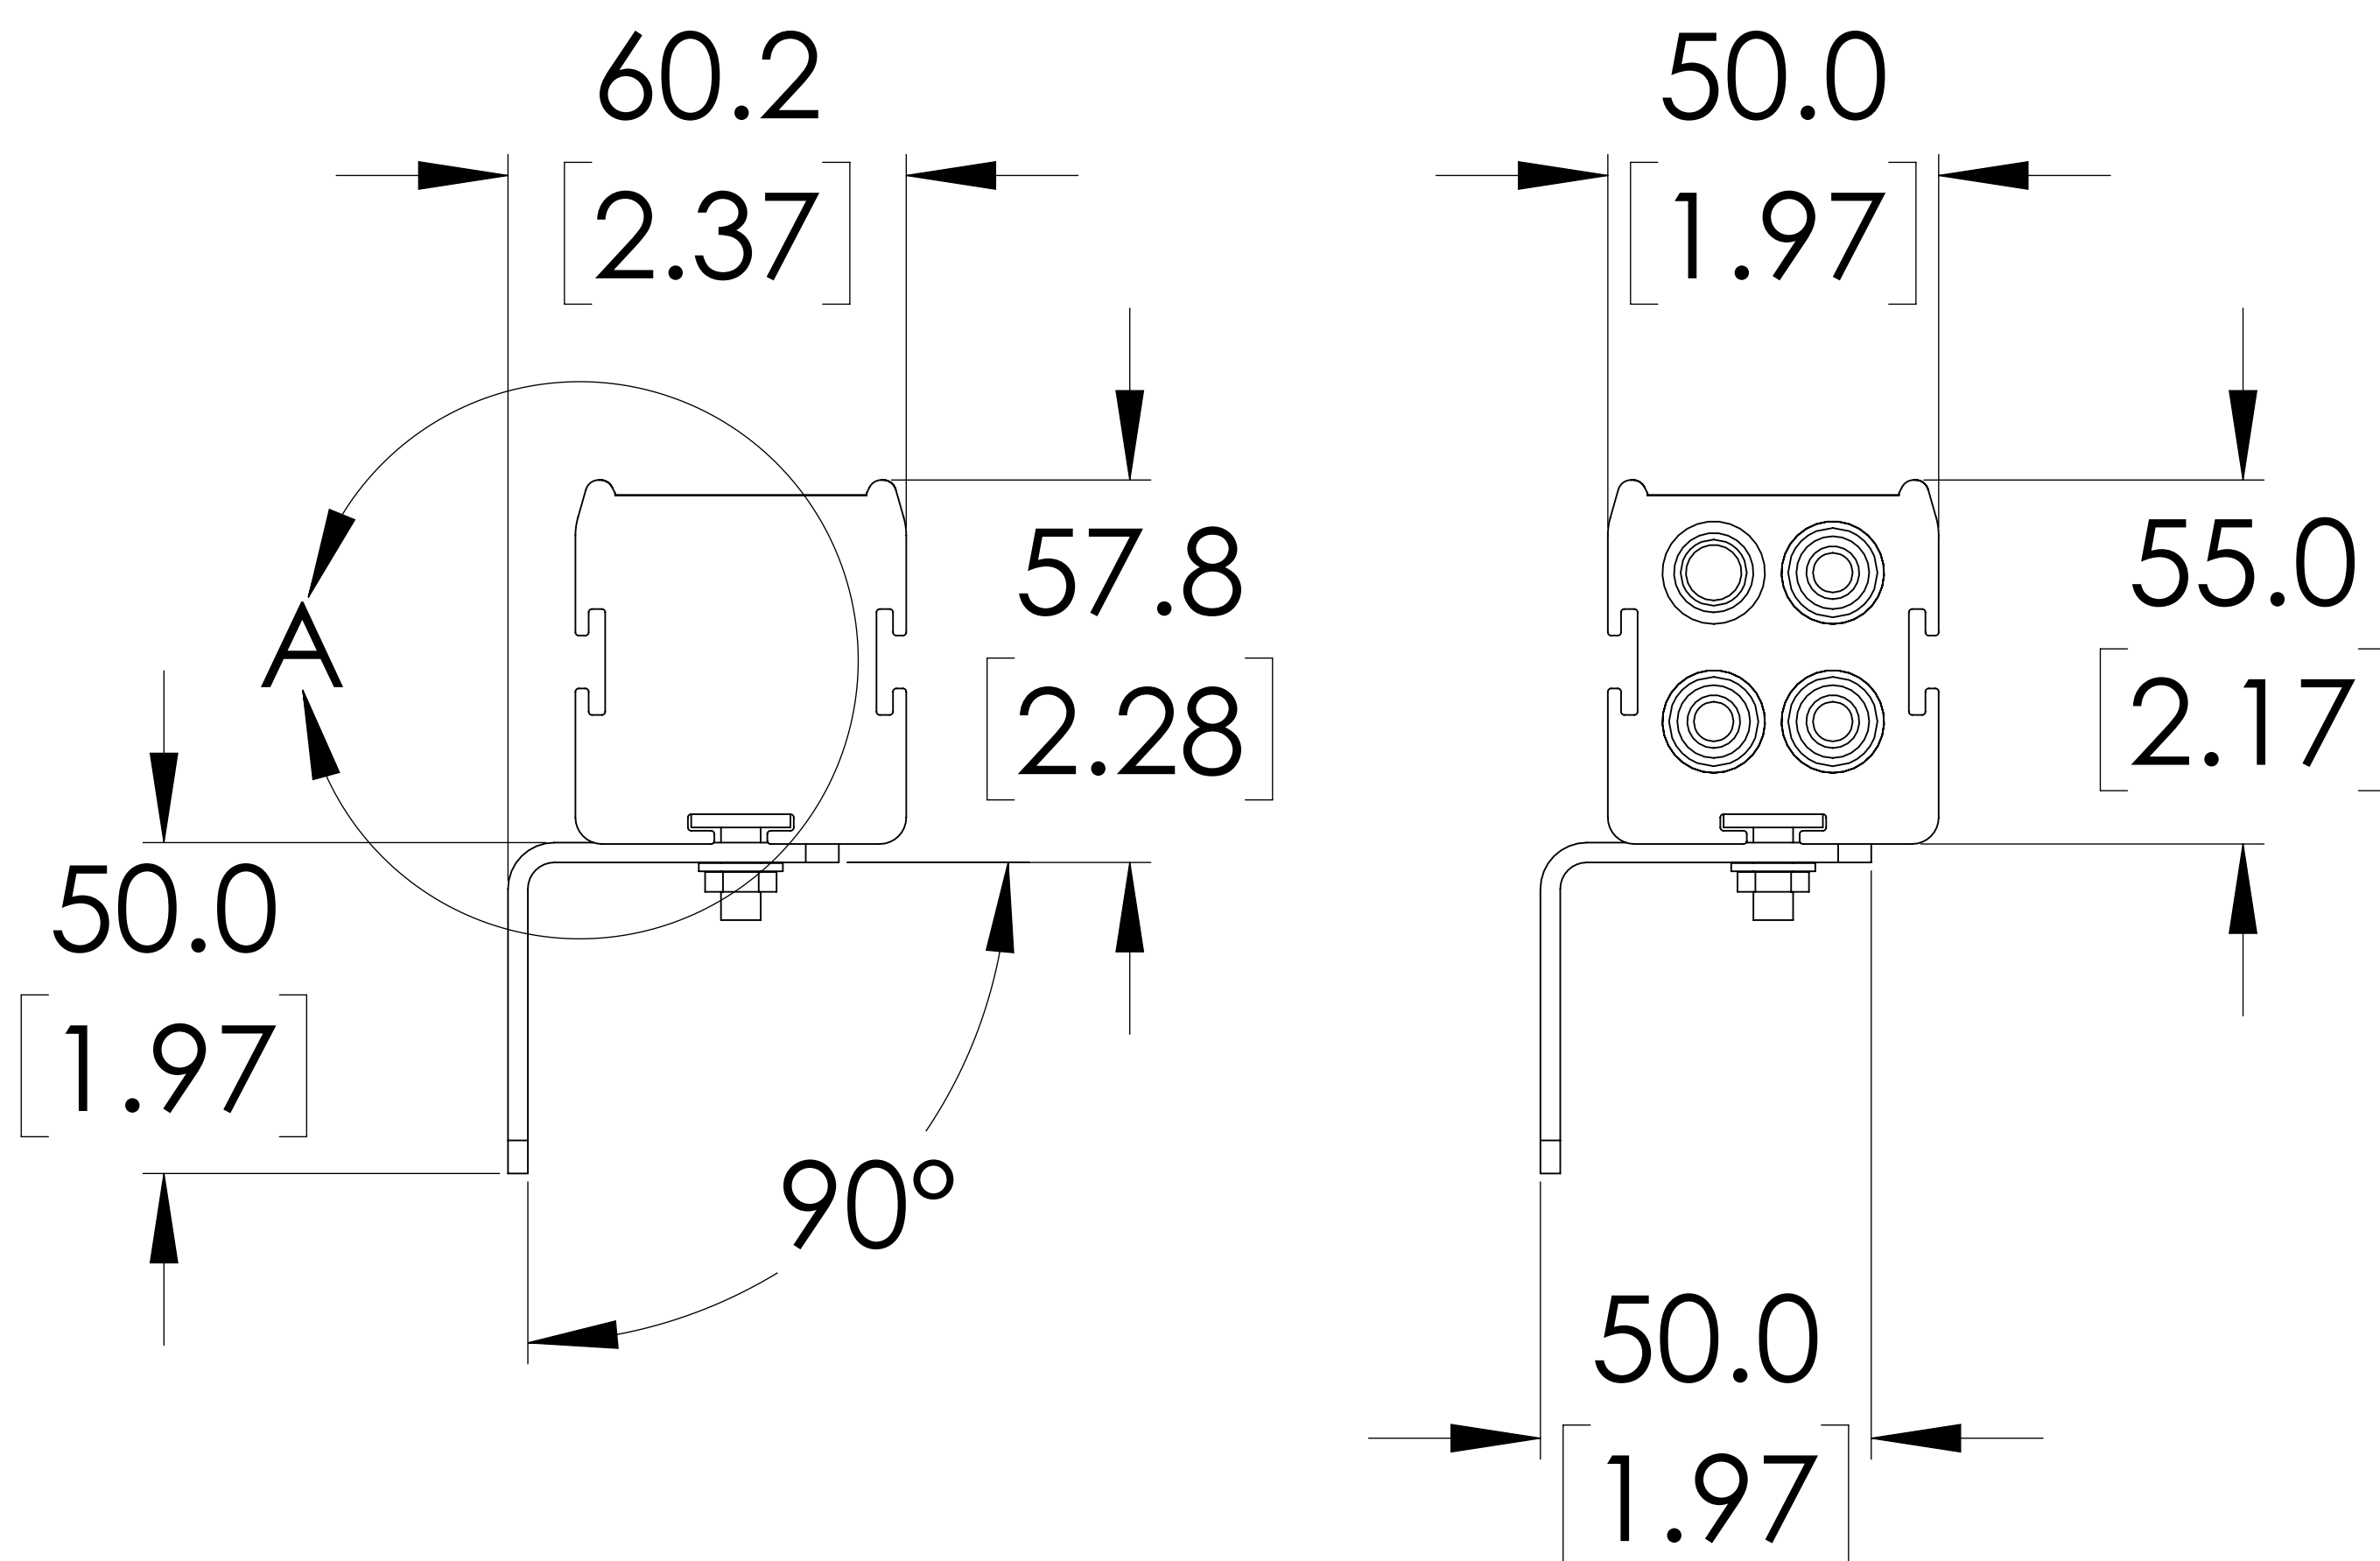

DETAIL A  
SCALE 2 : 1

ISOMETRIC VIEW

SMO-4B-TRX

Units: mm [inches]

Scale: Full

SAFETY LIGHT CURTAIN, ACTIVE /  
PASSIVE PAIR, ACCESS CONTROL,  
24VDC, 300MM RESOLUTION, 910MM  
PROTECTED HEIGHT, 0-8M OPERATING  
DISTANCE

NOTES:

1. DIMENSIONS CAN BE CHANGED BY MANUFACTURER WITHOUT NOTICE.
2. DIMENSIONS DO NOT IMPLY TOLERANCE.