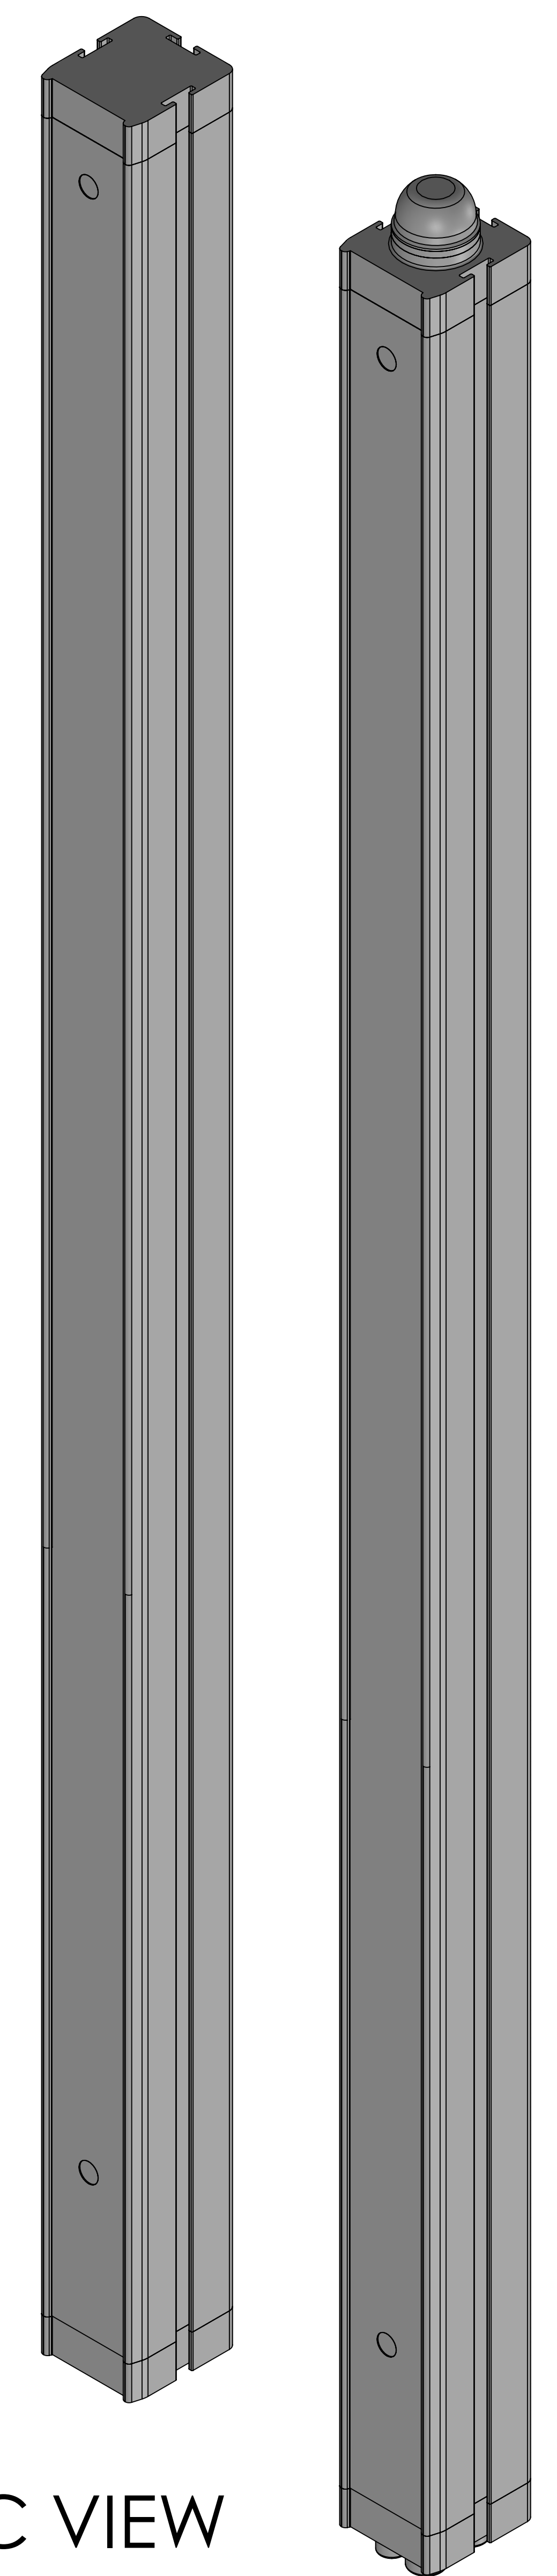

DETAIL A  
SCALE 2 : 1

ISOMETRIC VIEW

SMO-4B-TRX

Units: mm [inches]

Scale: Full

SAFETY LIGHT CURTAIN, ACTIVE /  
PASSIVE PAIR, ACCESS CONTROL,  
24VDC, 300MM RESOLUTION, 910MM  
PROTECTED HEIGHT, 0-8M OPERATING  
DISTANCE

NOTES:

1. DIMENSIONS CAN BE CHANGED BY MANUFACTURER WITHOUT NOTICE.
2. DIMENSIONS DO NOT IMPLY TOLERANCE.