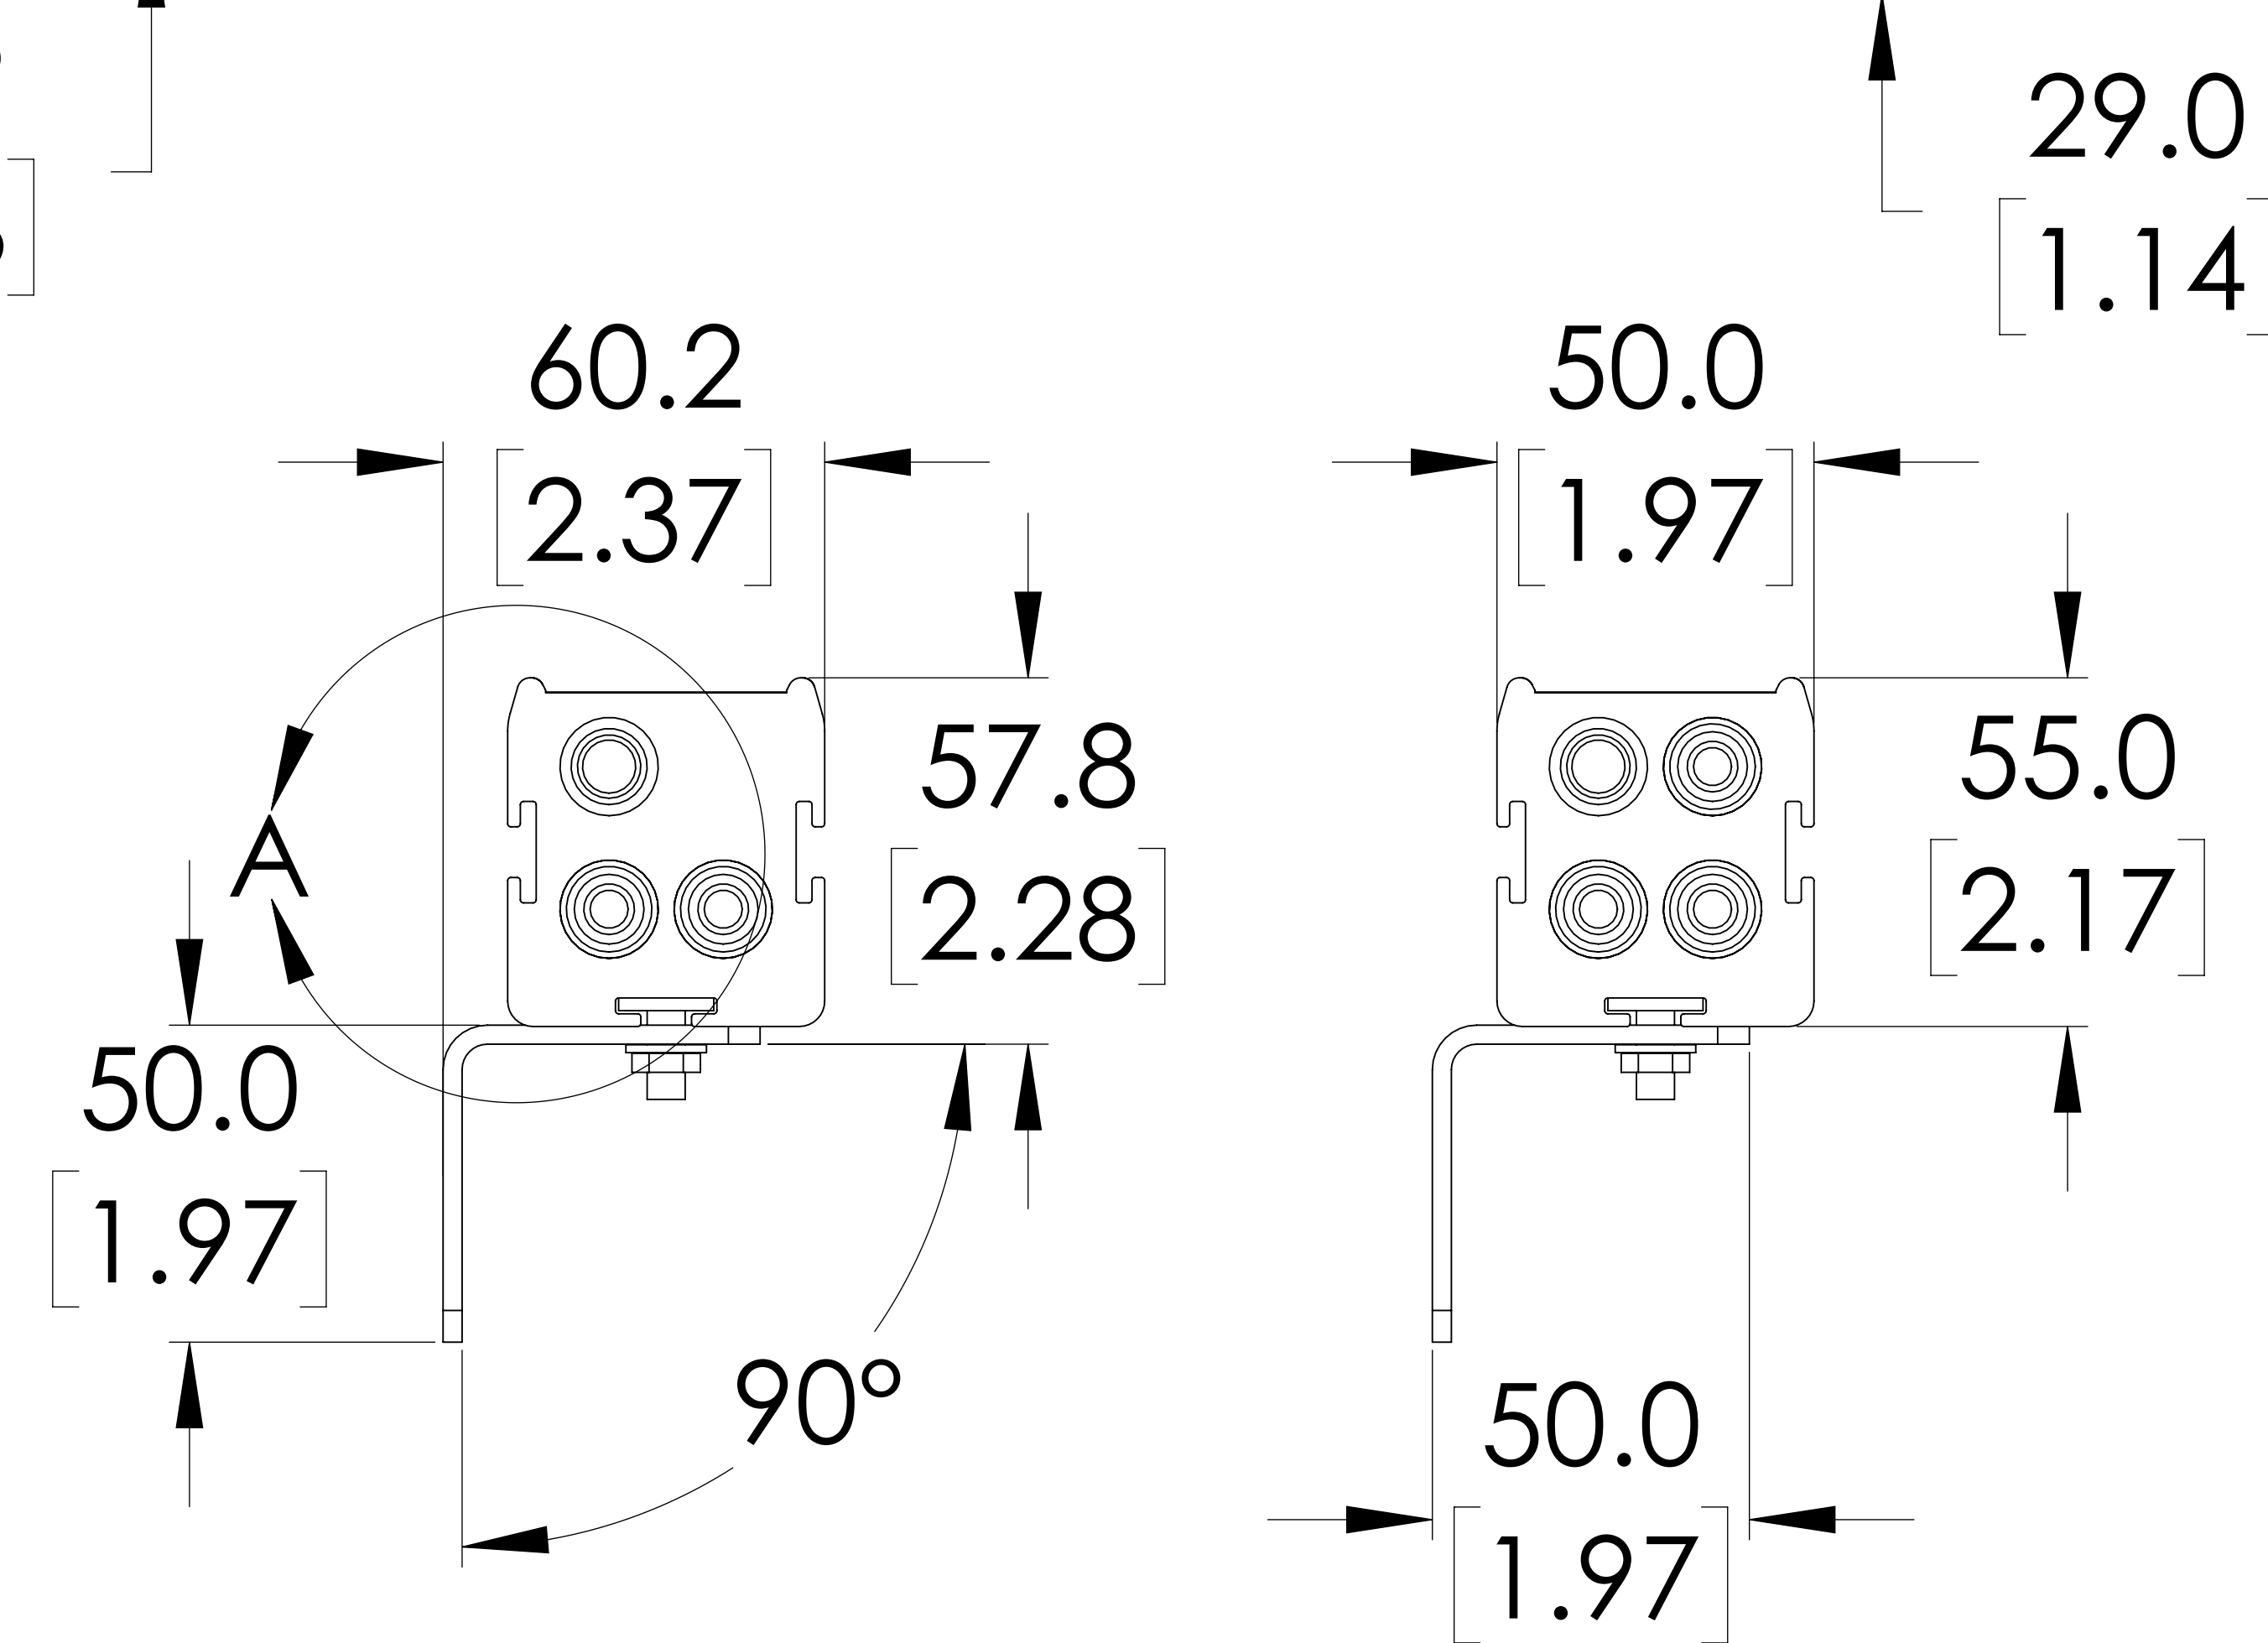

DETAIL A
SCALE 2 : 1

ISOMETRIC VIEW

SMO-3B

Units: mm [inches]
Scale: Full

SAFETY LIGHT CURTAIN, SENDER / RECEIVER PAIR, 24VDC, 400MM RESOLUTION, 810MM PROTECTED HEIGHT, 0-12M OPERATING DISTANCE

NOTES:

1. DIMENSIONS CAN BE CHANGED BY MANUFACTURER WITHOUT NOTICE.
2. DIMENSIONS DO NOT IMPLY TOLERANCE.