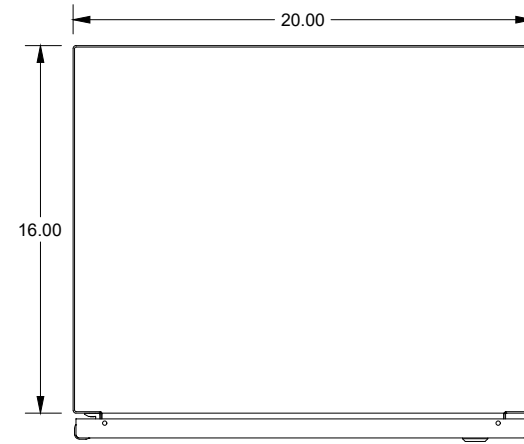

SAGINAW CONTROL & ENGINEERING
SCE-24EL2016LP = SCE-09 GRAY
SCE-24EL2016LPLG = RAL 7035

TOP VIEW

LEFT SIDE VIEW

FRONT VIEW

RIGHT SIDE VIEW

EXTERNAL REAR VIEW

BOTTOM VIEW