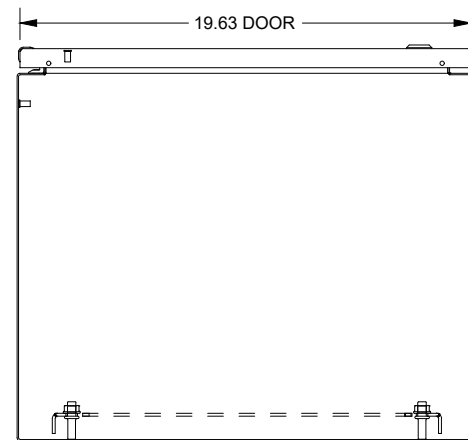

SAGINAW CONTROL & ENGINEERING
SCE-24EL2016LP = SCE-09 GRAY
SCE-24EL2016LPLG = RAL 7035

TOP VIEW

LEFT SIDE VIEW

FRONT VIEW

RIGHT SIDE VIEW

EXTERNAL REAR VIEW

BOTTOM VIEW