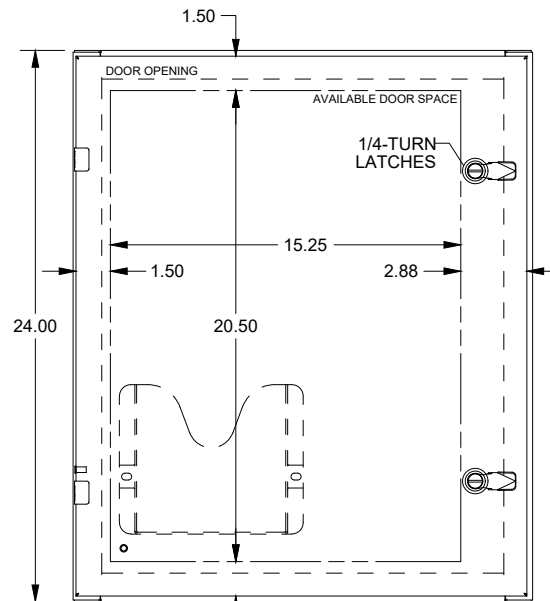

SAGINAW CONTROL & ENGINEERING
SCE-24EL2016LP = SCE-09 GRAY
SCE-24EL2016LPLG = RAL 7035

TOP VIEW

LEFT SIDE VIEW

FRONT VIEW

RIGHT SIDE VIEW

EXTERNAL REAR VIEW

BOTTOM VIEW