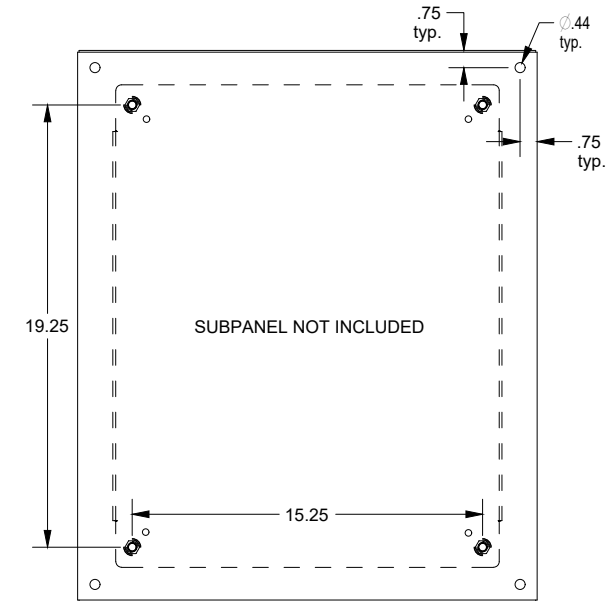

SAGINAW CONTROL & ENGINEERING
SCE-24EL2016LP = SCE-09 GRAY
SCE-24EL2016LPLG = RAL 7035

TOP VIEW

LEFT SIDE VIEW

FRONT VIEW

RIGHT SIDE VIEW

EXTERNAL REAR VIEW

BOTTOM VIEW