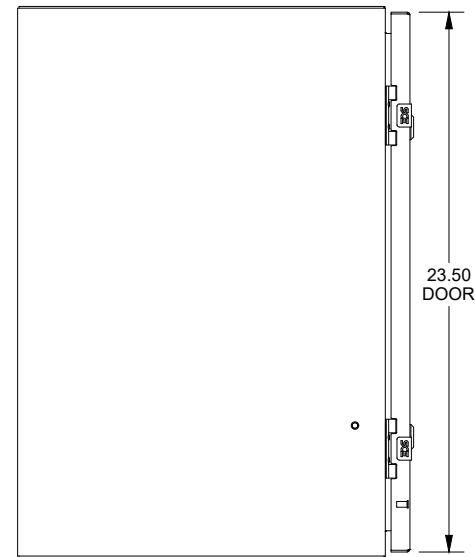

SAGINAW CONTROL & ENGINEERING
SCE-24EL2016LP = SCE-09 GRAY
SCE-24EL2016LPLG = RAL 7035

TOP VIEW

LEFT SIDE VIEW

FRONT VIEW

RIGHT SIDE VIEW

EXTERNAL REAR VIEW

BOTTOM VIEW