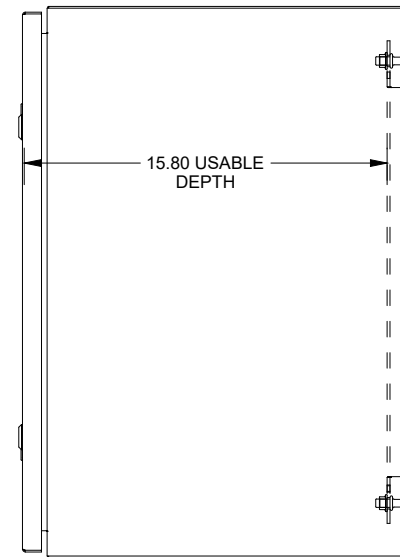

SAGINAW CONTROL & ENGINEERING
SCE-24EL2016LP = SCE-09 GRAY
SCE-24EL2016LPLG = RAL 7035

TOP VIEW

LEFT SIDE VIEW

FRONT VIEW

RIGHT SIDE VIEW

EXTERNAL REAR VIEW

BOTTOM VIEW