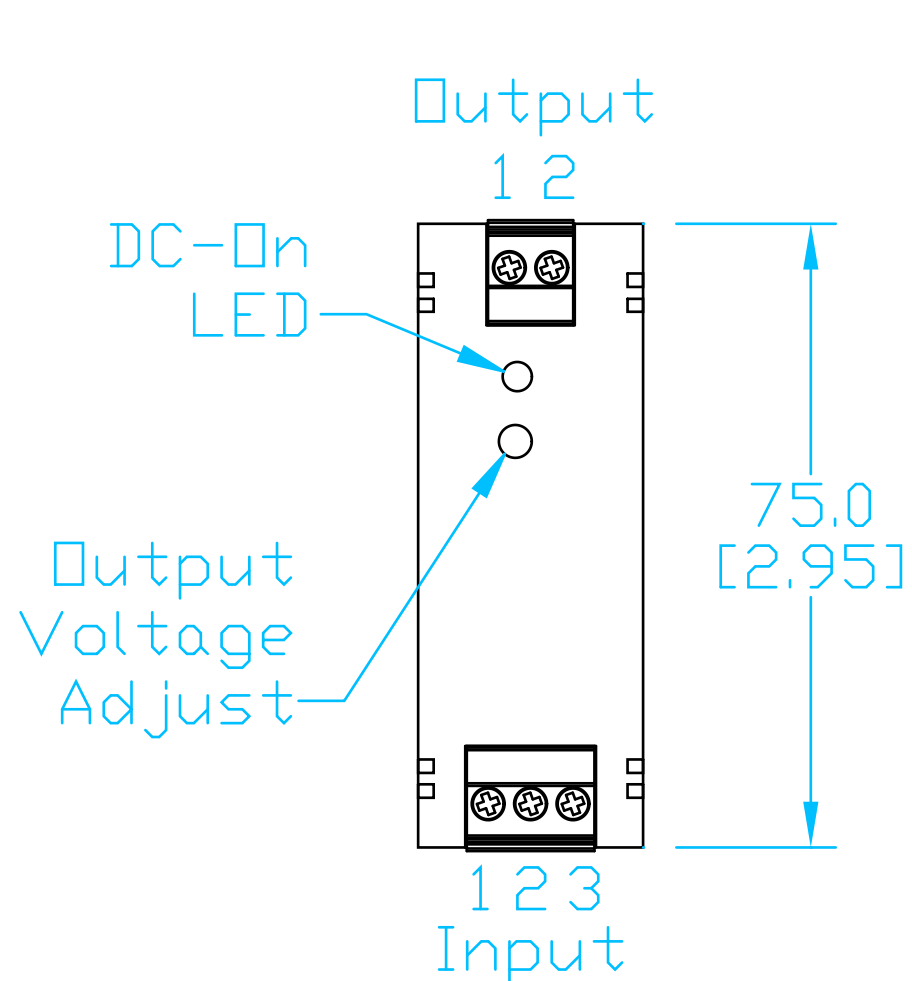

Input		Output	
1	Protective Earth	1	+Vout
		2	-Vout
2	-Vin		
3	+Vin		

PSP24-DC12-1
Units: mm [inch]
Full Scale
AUTOMATIONDIRECT.com