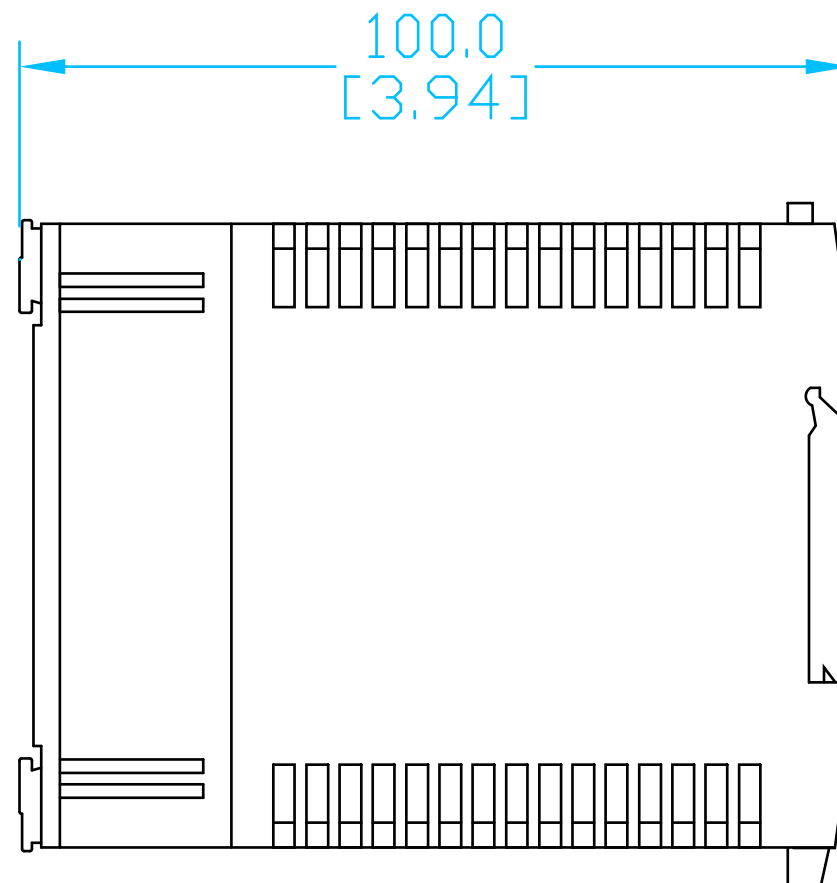

Input		Output	
1	Protective Earth	1	+Vout
		2	-Vout
2	-Vin		
3	+Vin		

PSP24-DC12-1
Units: mm [inch]
Full Scale
AUTOMATIONDIRECT.com