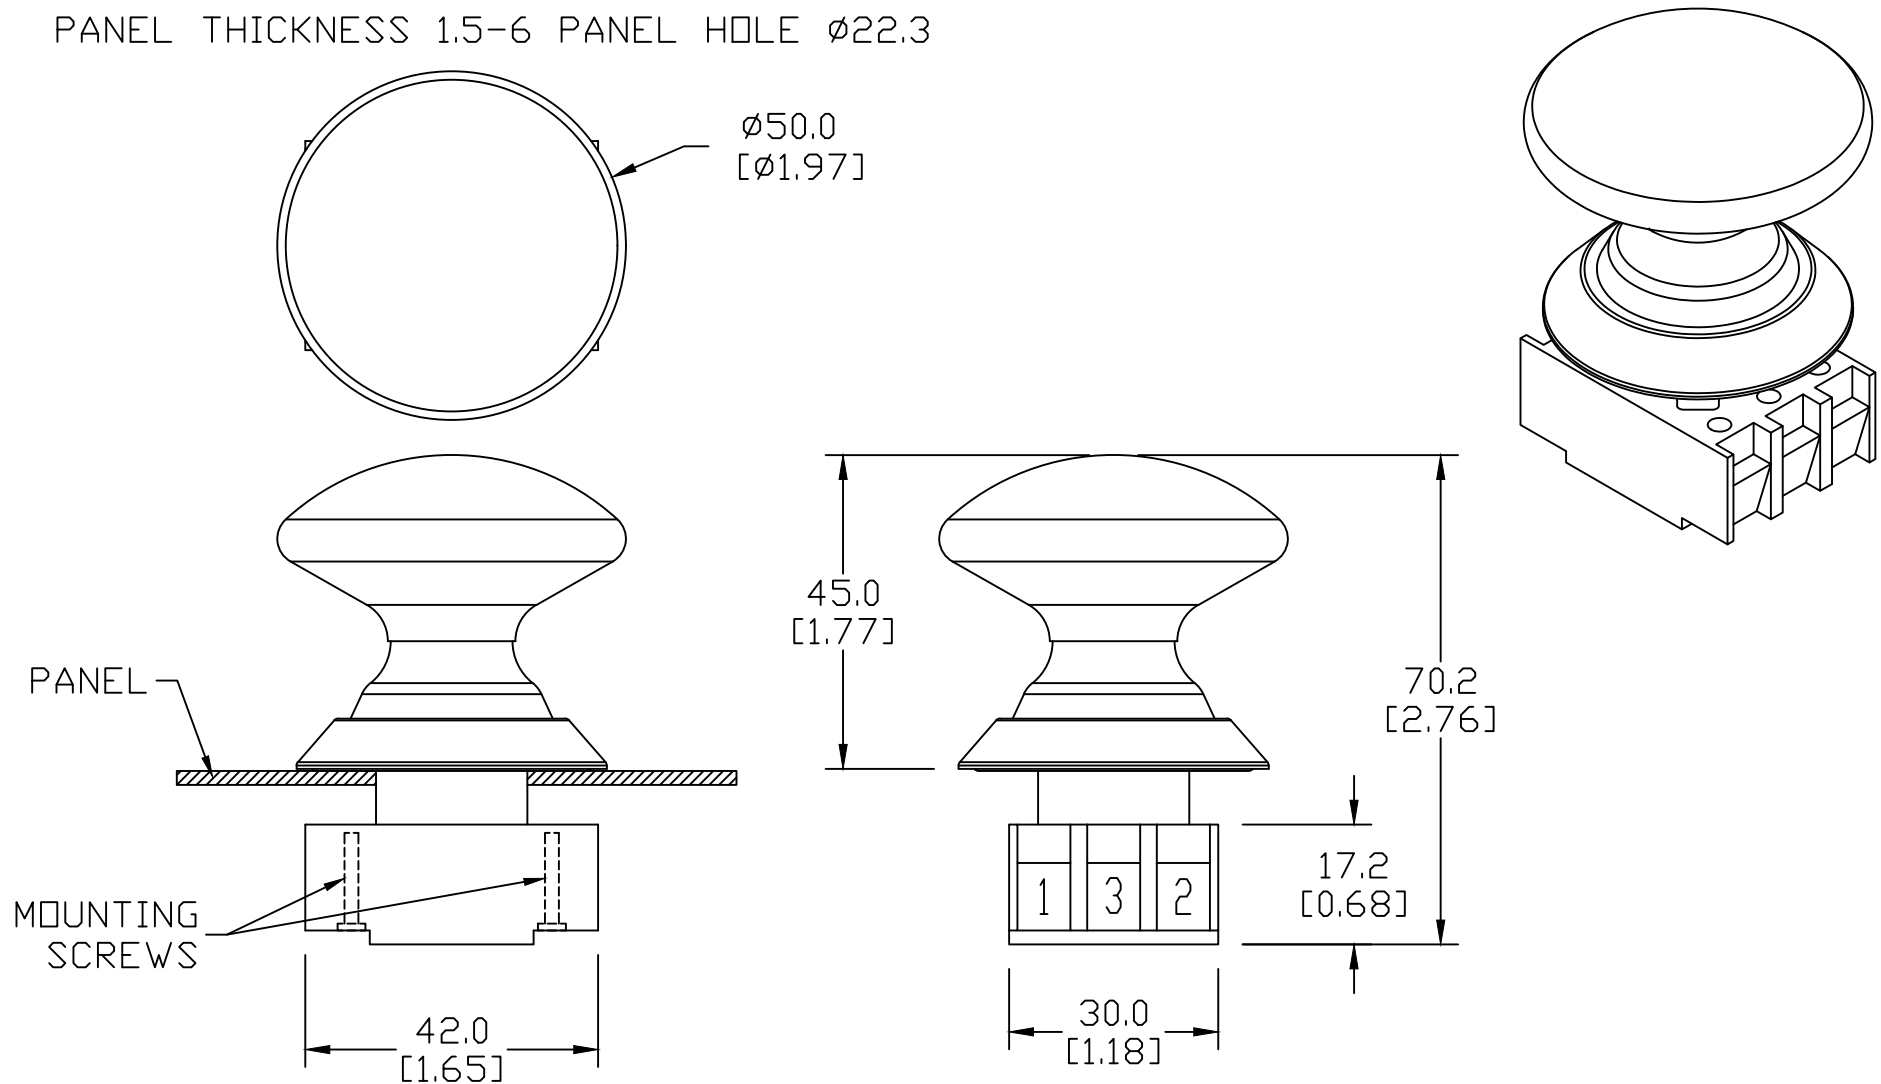

PANEL THICKNESS 1.5-6 PANEL HOLE Ø22.3

NOTES:

1. DIMENSIONS CAN BE CHANGED BY MANUFACTURER WITHOUT NOTICE.
2. DIMENSIONS DO NOT IMPLY TOLERANCE.

NDP50SW

Units: mm [inch]

Full Scale

MUSHROOM BUTTON, BLACK

 **AUTOMATIONDIRECT**.com