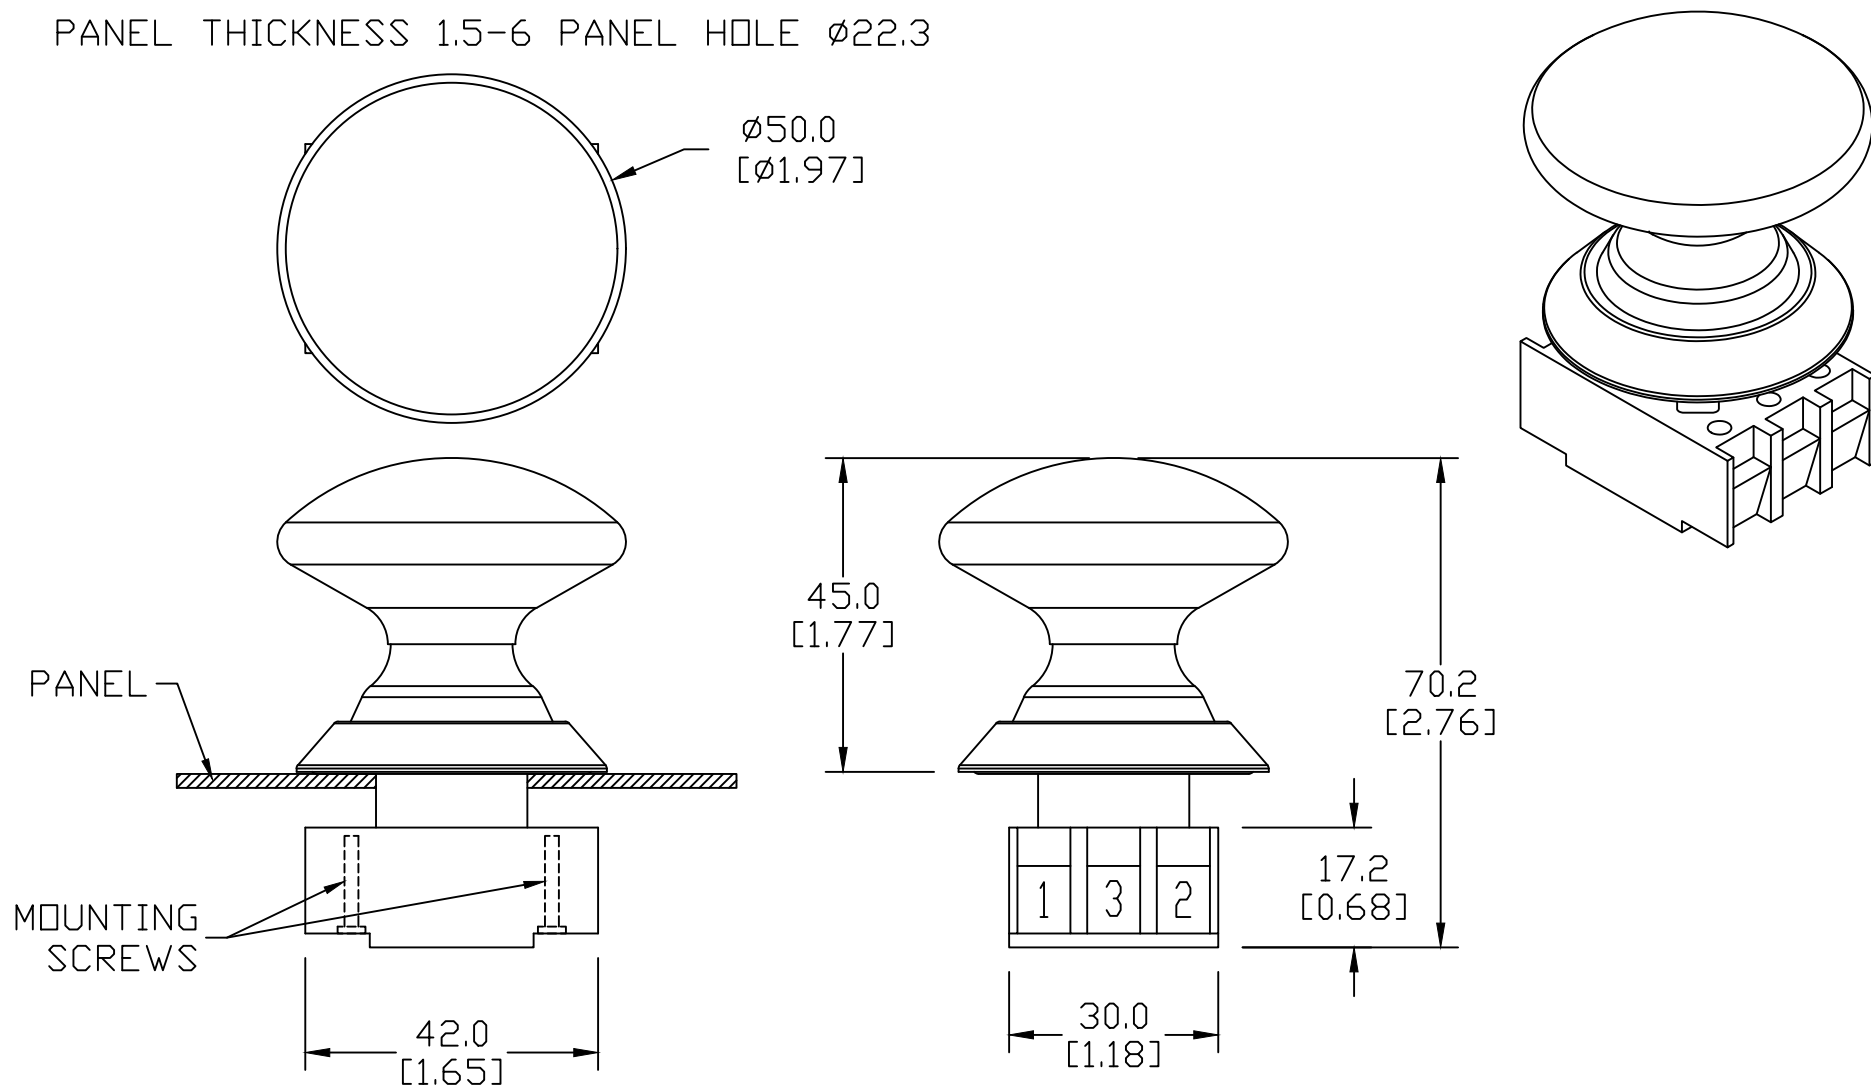

PANEL THICKNESS 1.5-6 PANEL HOLE Ø22.3

NOTES:

1. DIMENSIONS CAN BE CHANGED BY MANUFACTURER WITHOUT NOTICE.
2. DIMENSIONS DO NOT IMPLY TOLERANCE.

NDP50GB
Units: mm [inch] Full Scale
MUSHROOM BUTTON, YELLOW
 AUTOMATIONDIRECT .com