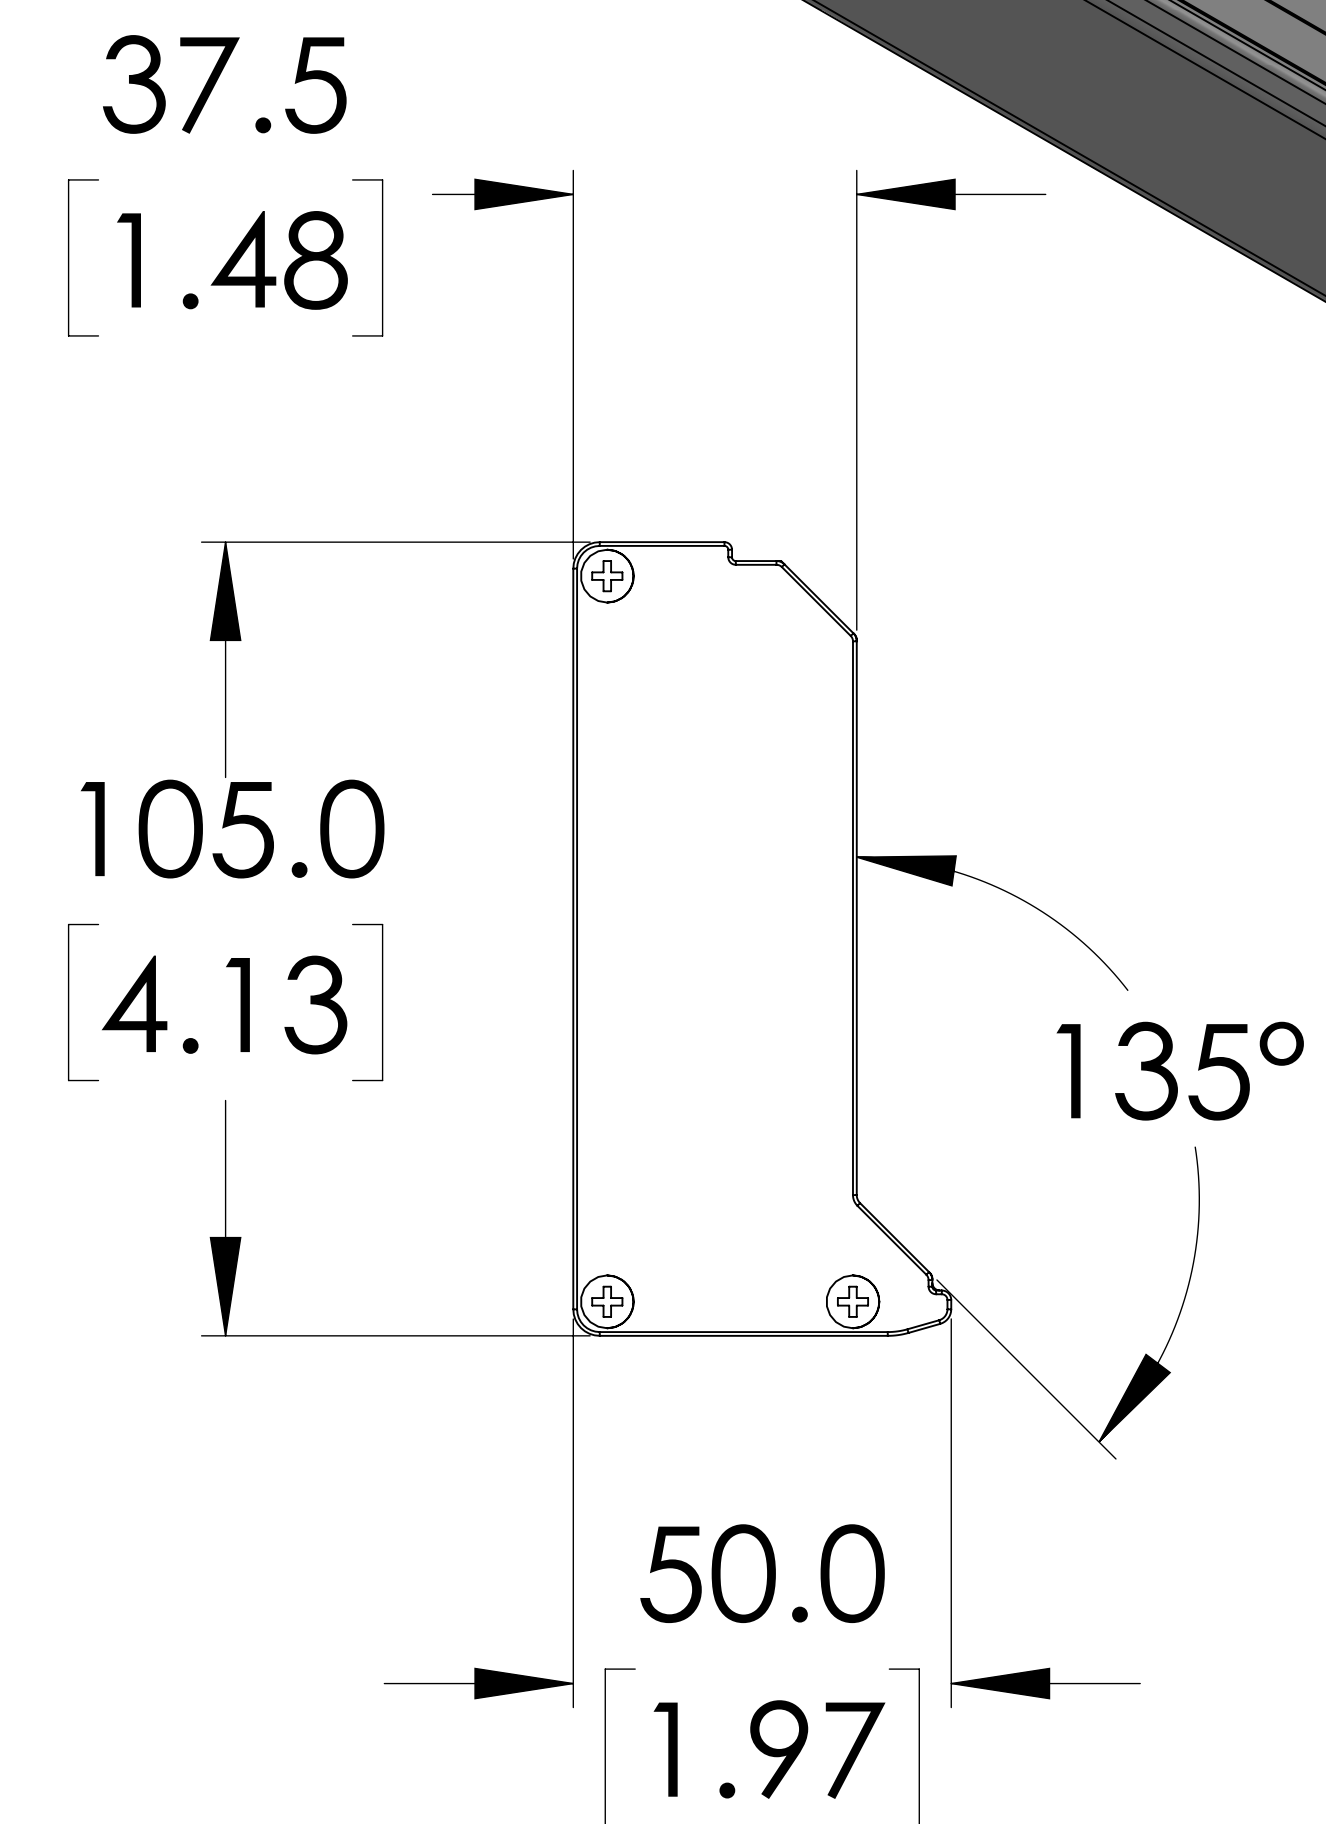

ISOMETRIC VIEW

NOTES:

1. DIMENSIONS CAN BE CHANGED BY MANUFACTURER WITHOUT NOTICE.
2. DIMENSIONS DO NOT IMPLY TOLERANCE.

MZ-T4P-TRX

Units: mm [inches]  
Scale: Full

T-TYPE MUTING BRACKET PAIR, 4  
PARALLEL BEAMS, TWO WAY, FOR USE  
WITH SAFEGATE KIGHT CURTAINS