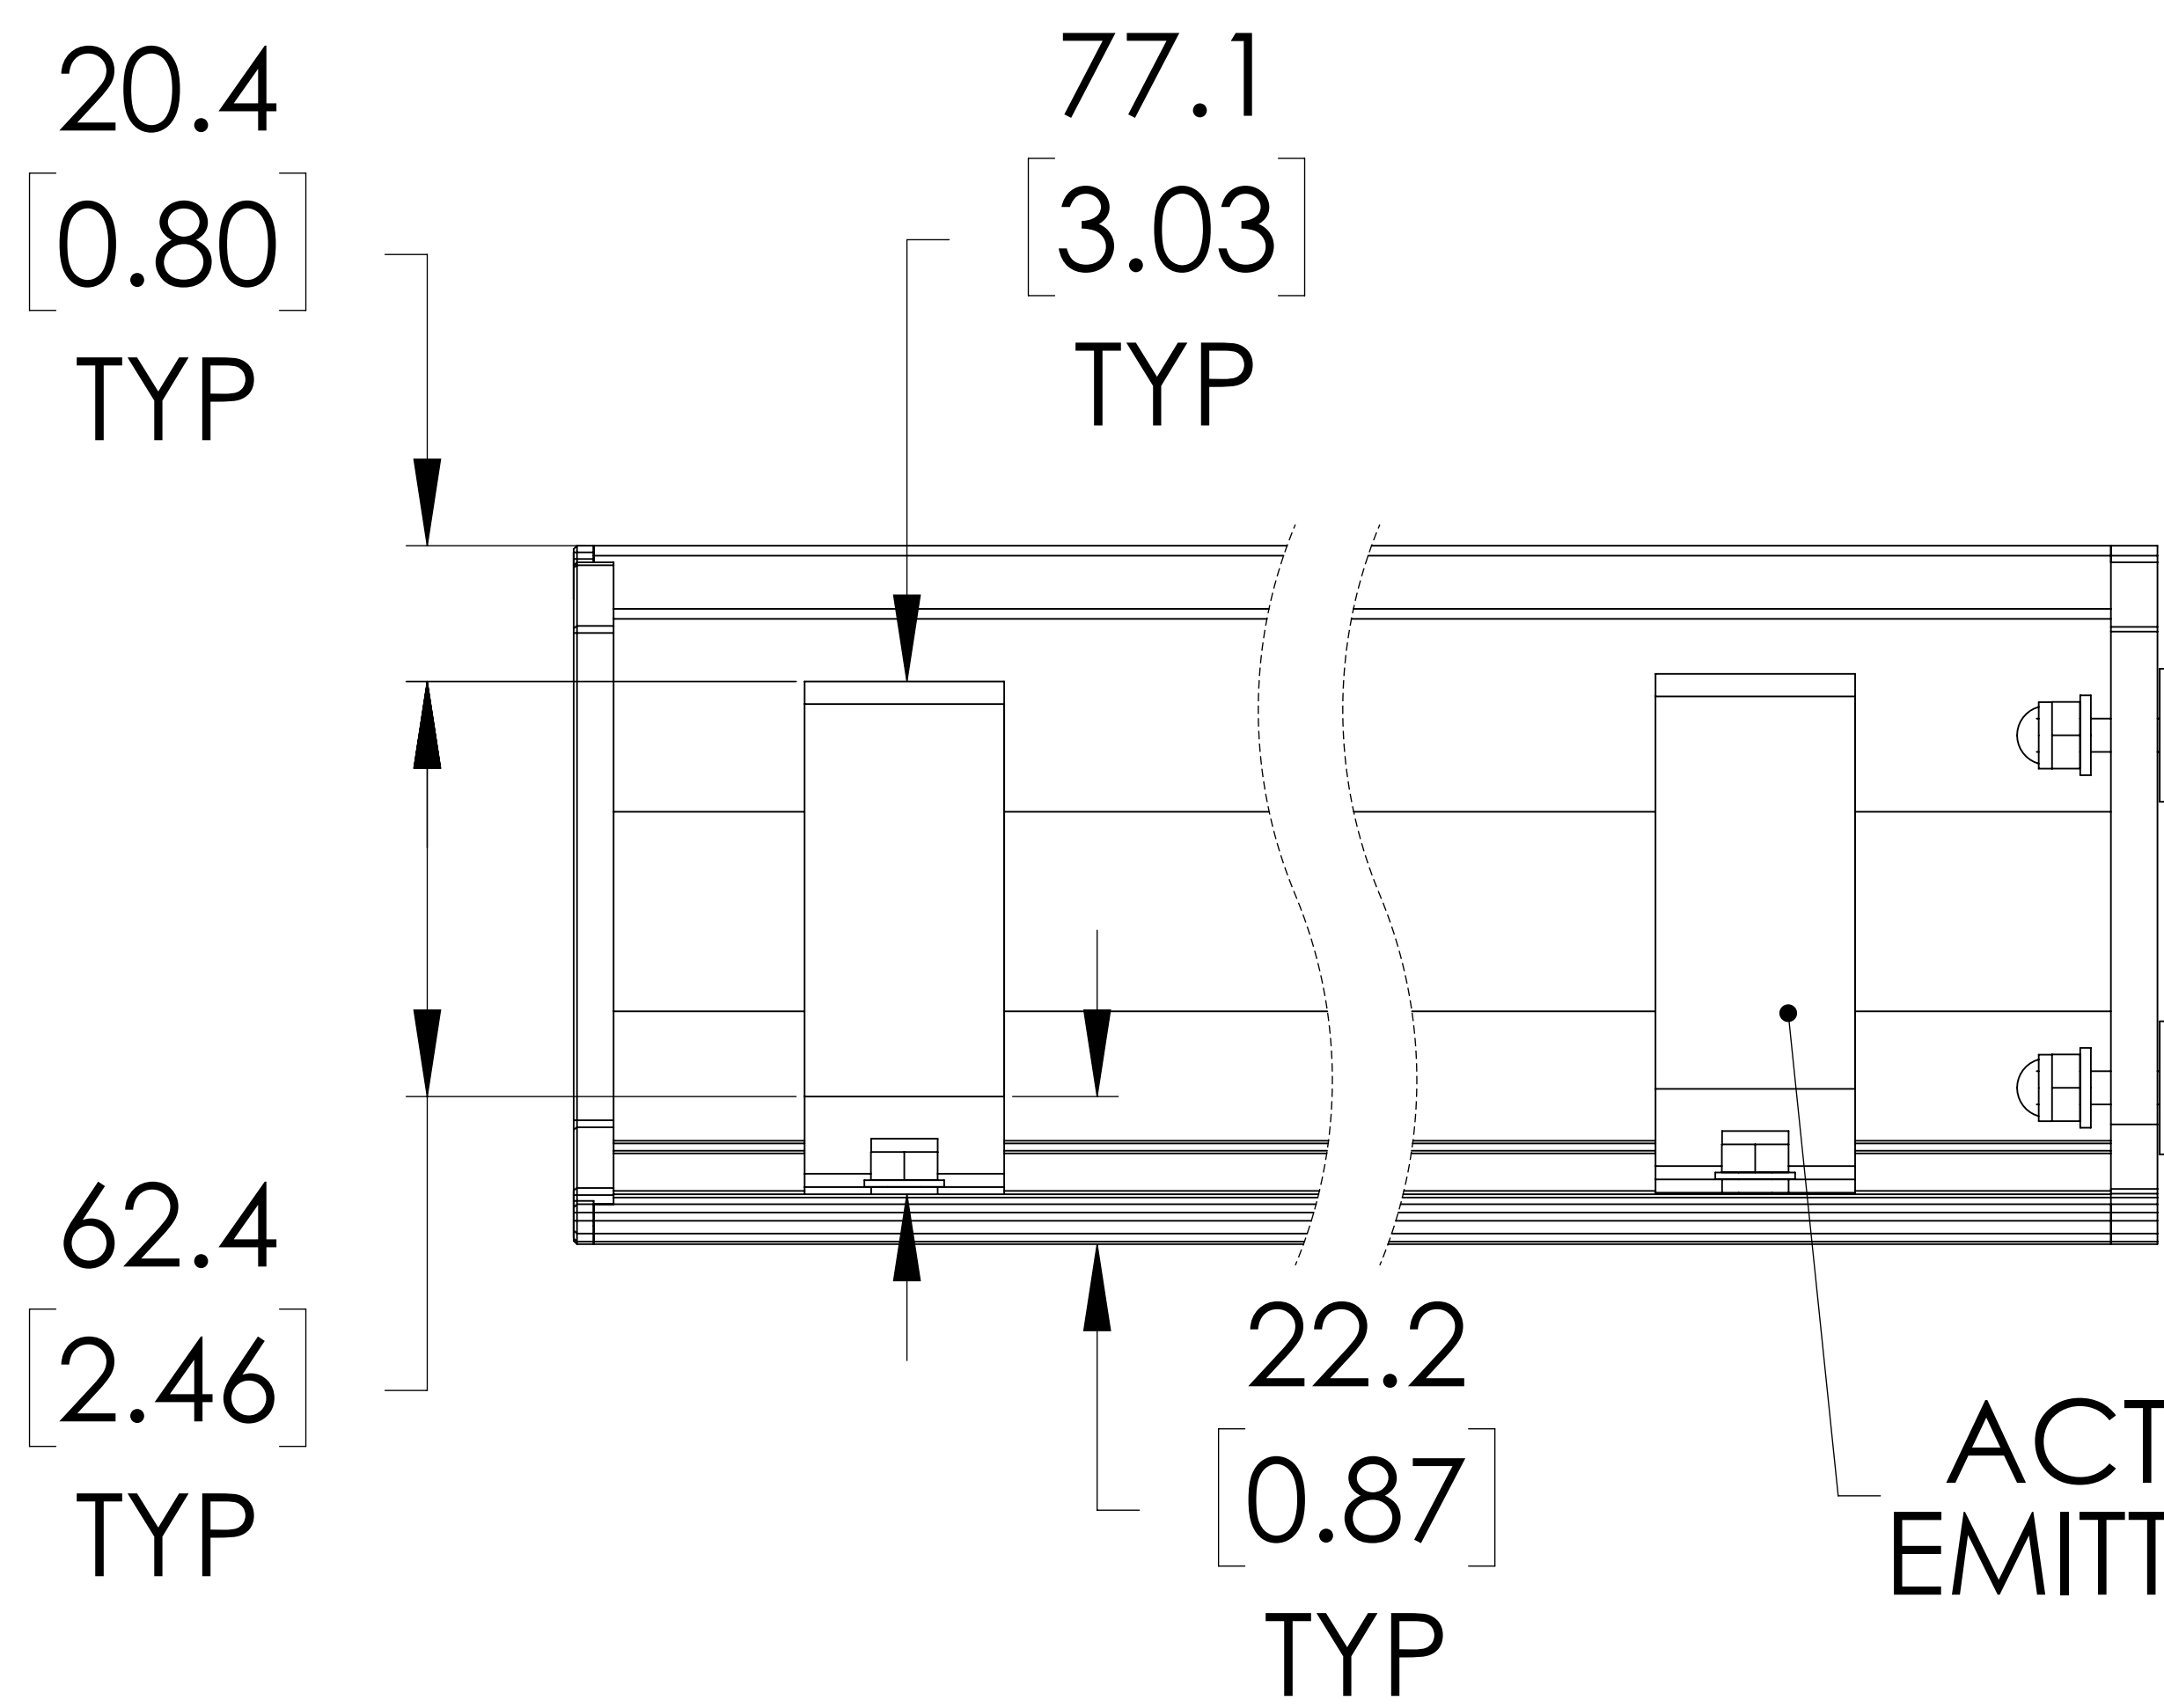

ISOMETRIC VIEW

NOTES:

1. DIMENSIONS CAN BE CHANGED BY MANUFACTURER WITHOUT NOTICE.
2. DIMENSIONS DO NOT IMPLY TOLERANCE.

MZ-T4P-TRX

Units: mm [inches]  
Scale: Full

T-TYPE MUTING BRACKET PAIR, 4  
PARALLEL BEAMS, TWO WAY, FOR USE  
WITH SAFEGATE KIGHT CURTAINS