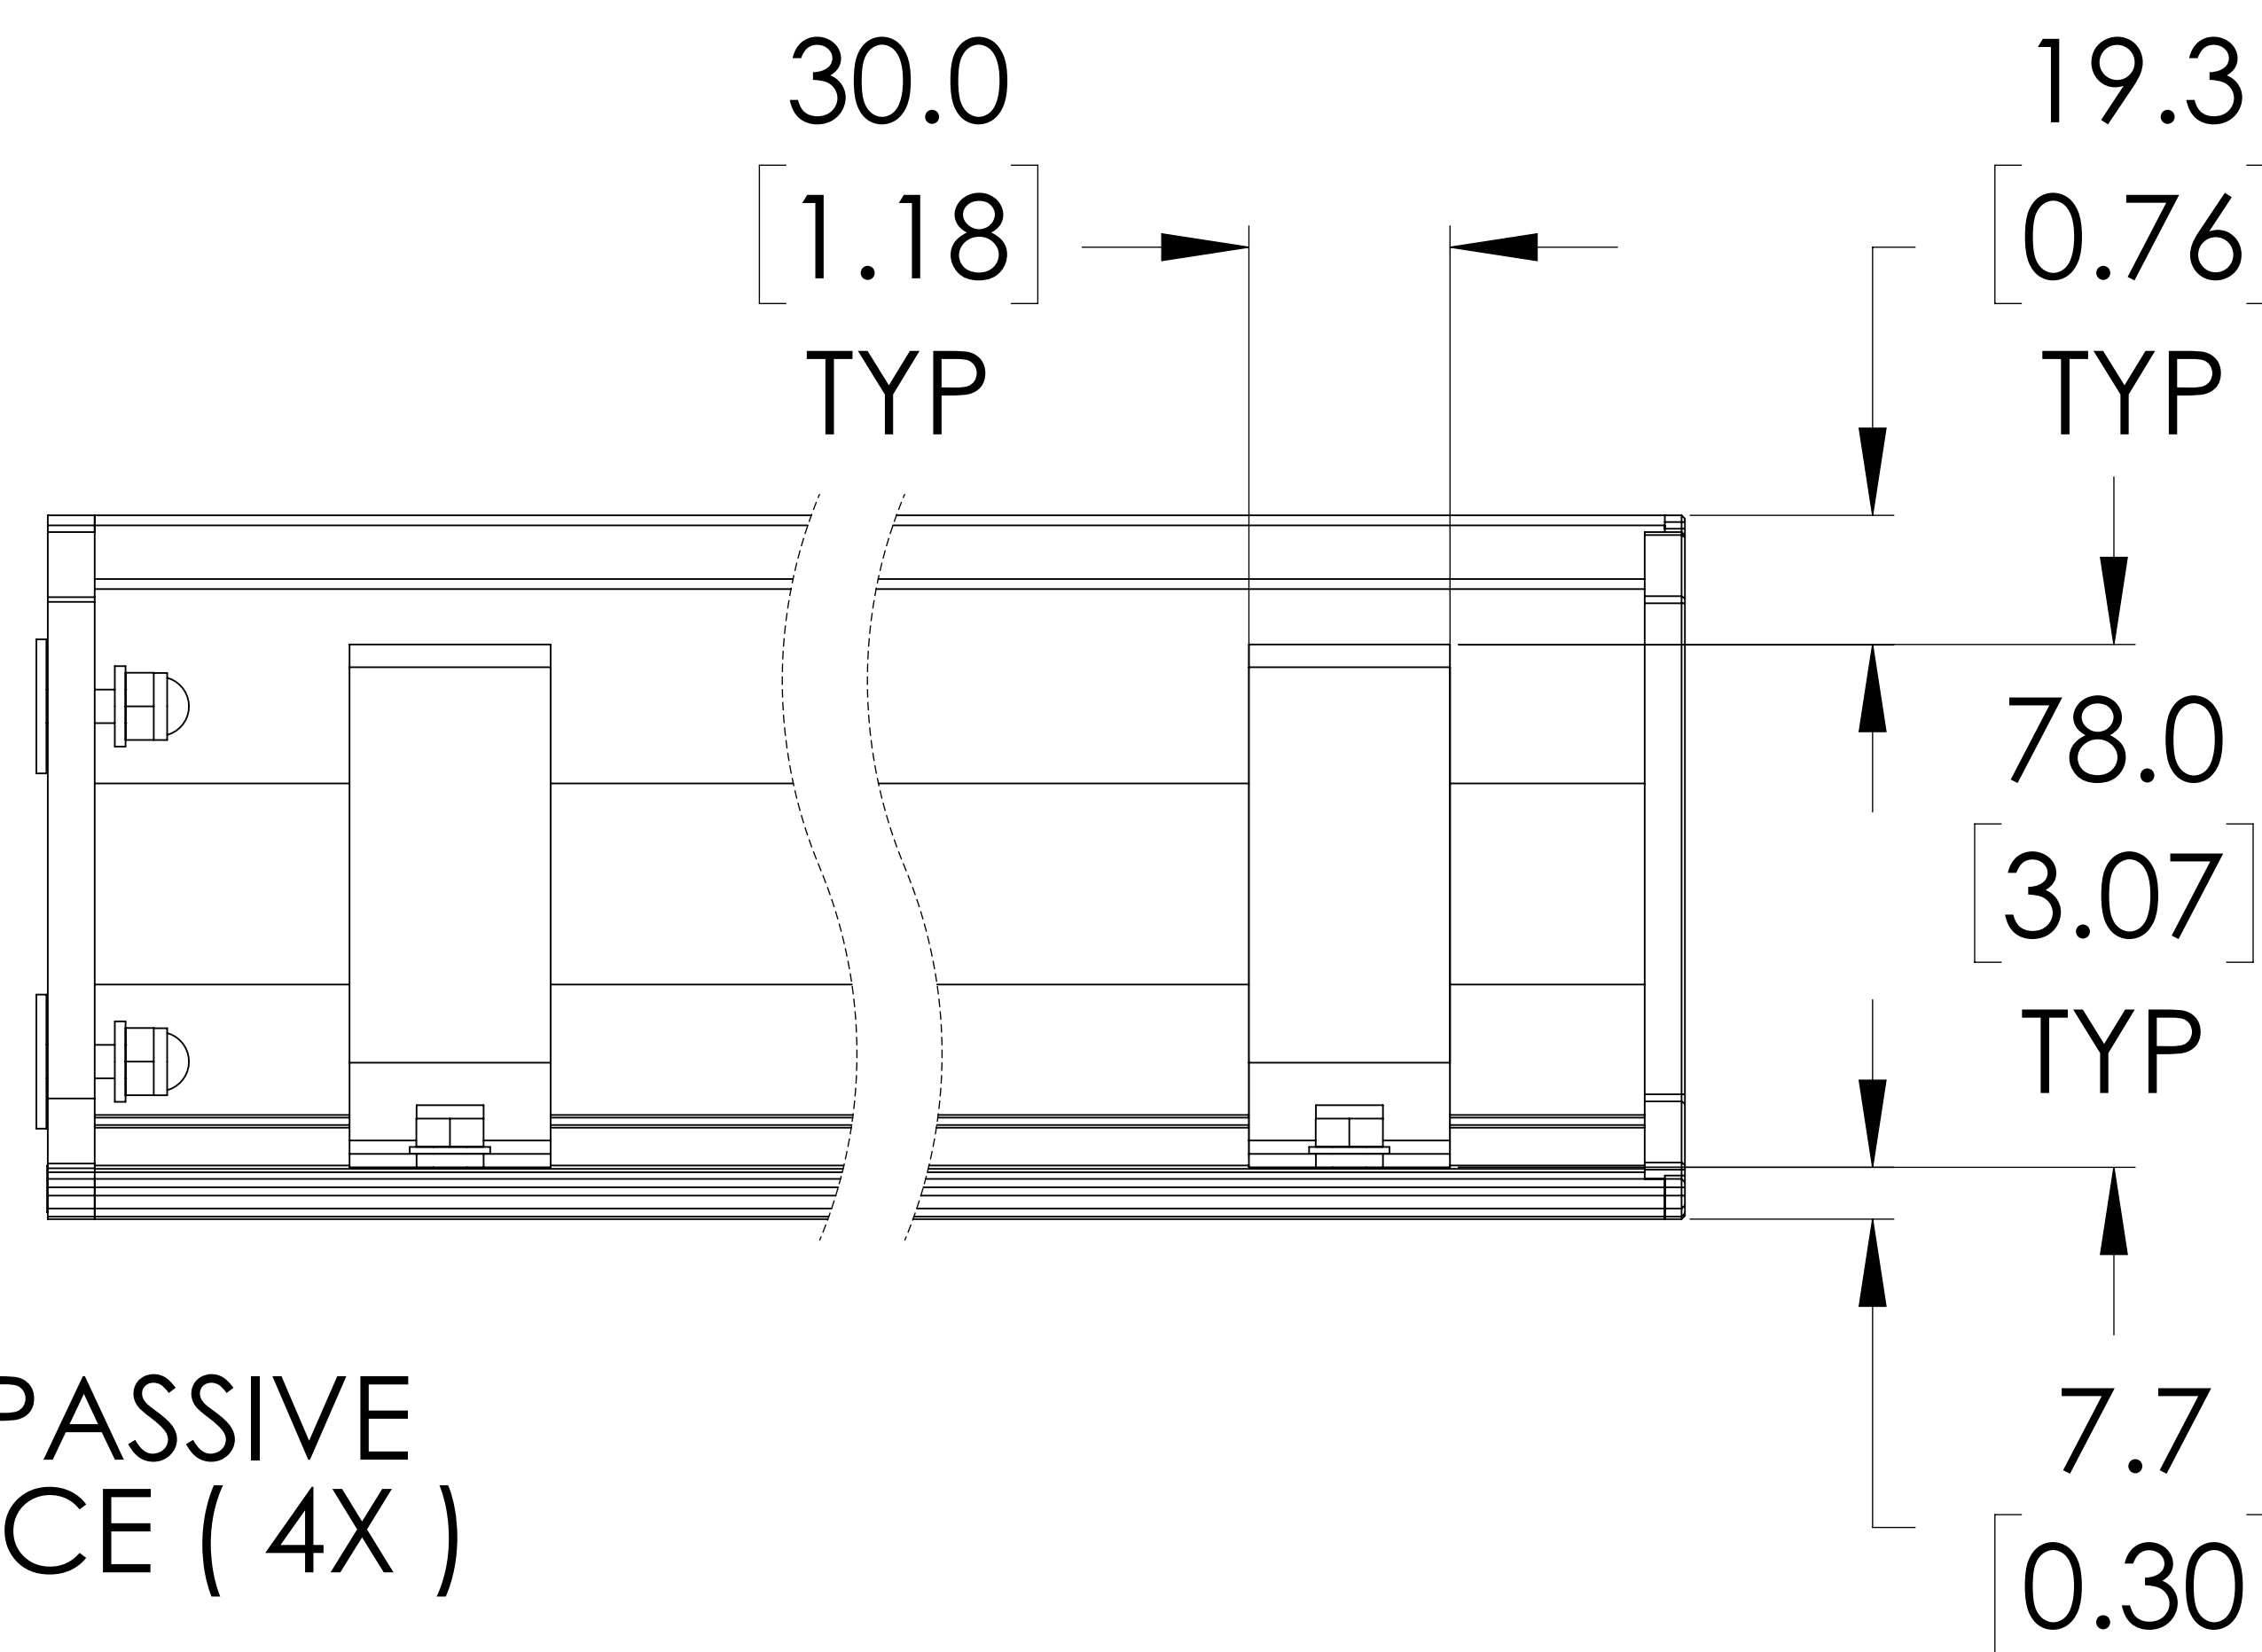

ISOMETRIC VIEW

NOTES:

1. DIMENSIONS CAN BE CHANGED BY MANUFACTURER WITHOUT NOTICE.
2. DIMENSIONS DO NOT IMPLY TOLERANCE.

MZ-T4P-TRX

Units: mm [inches]  
Scale: Full

T-TYPE MUTING BRACKET PAIR, 4  
PARALLEL BEAMS, TWO WAY, FOR USE  
WITH SAFEGATE KIGHT CURTAINS