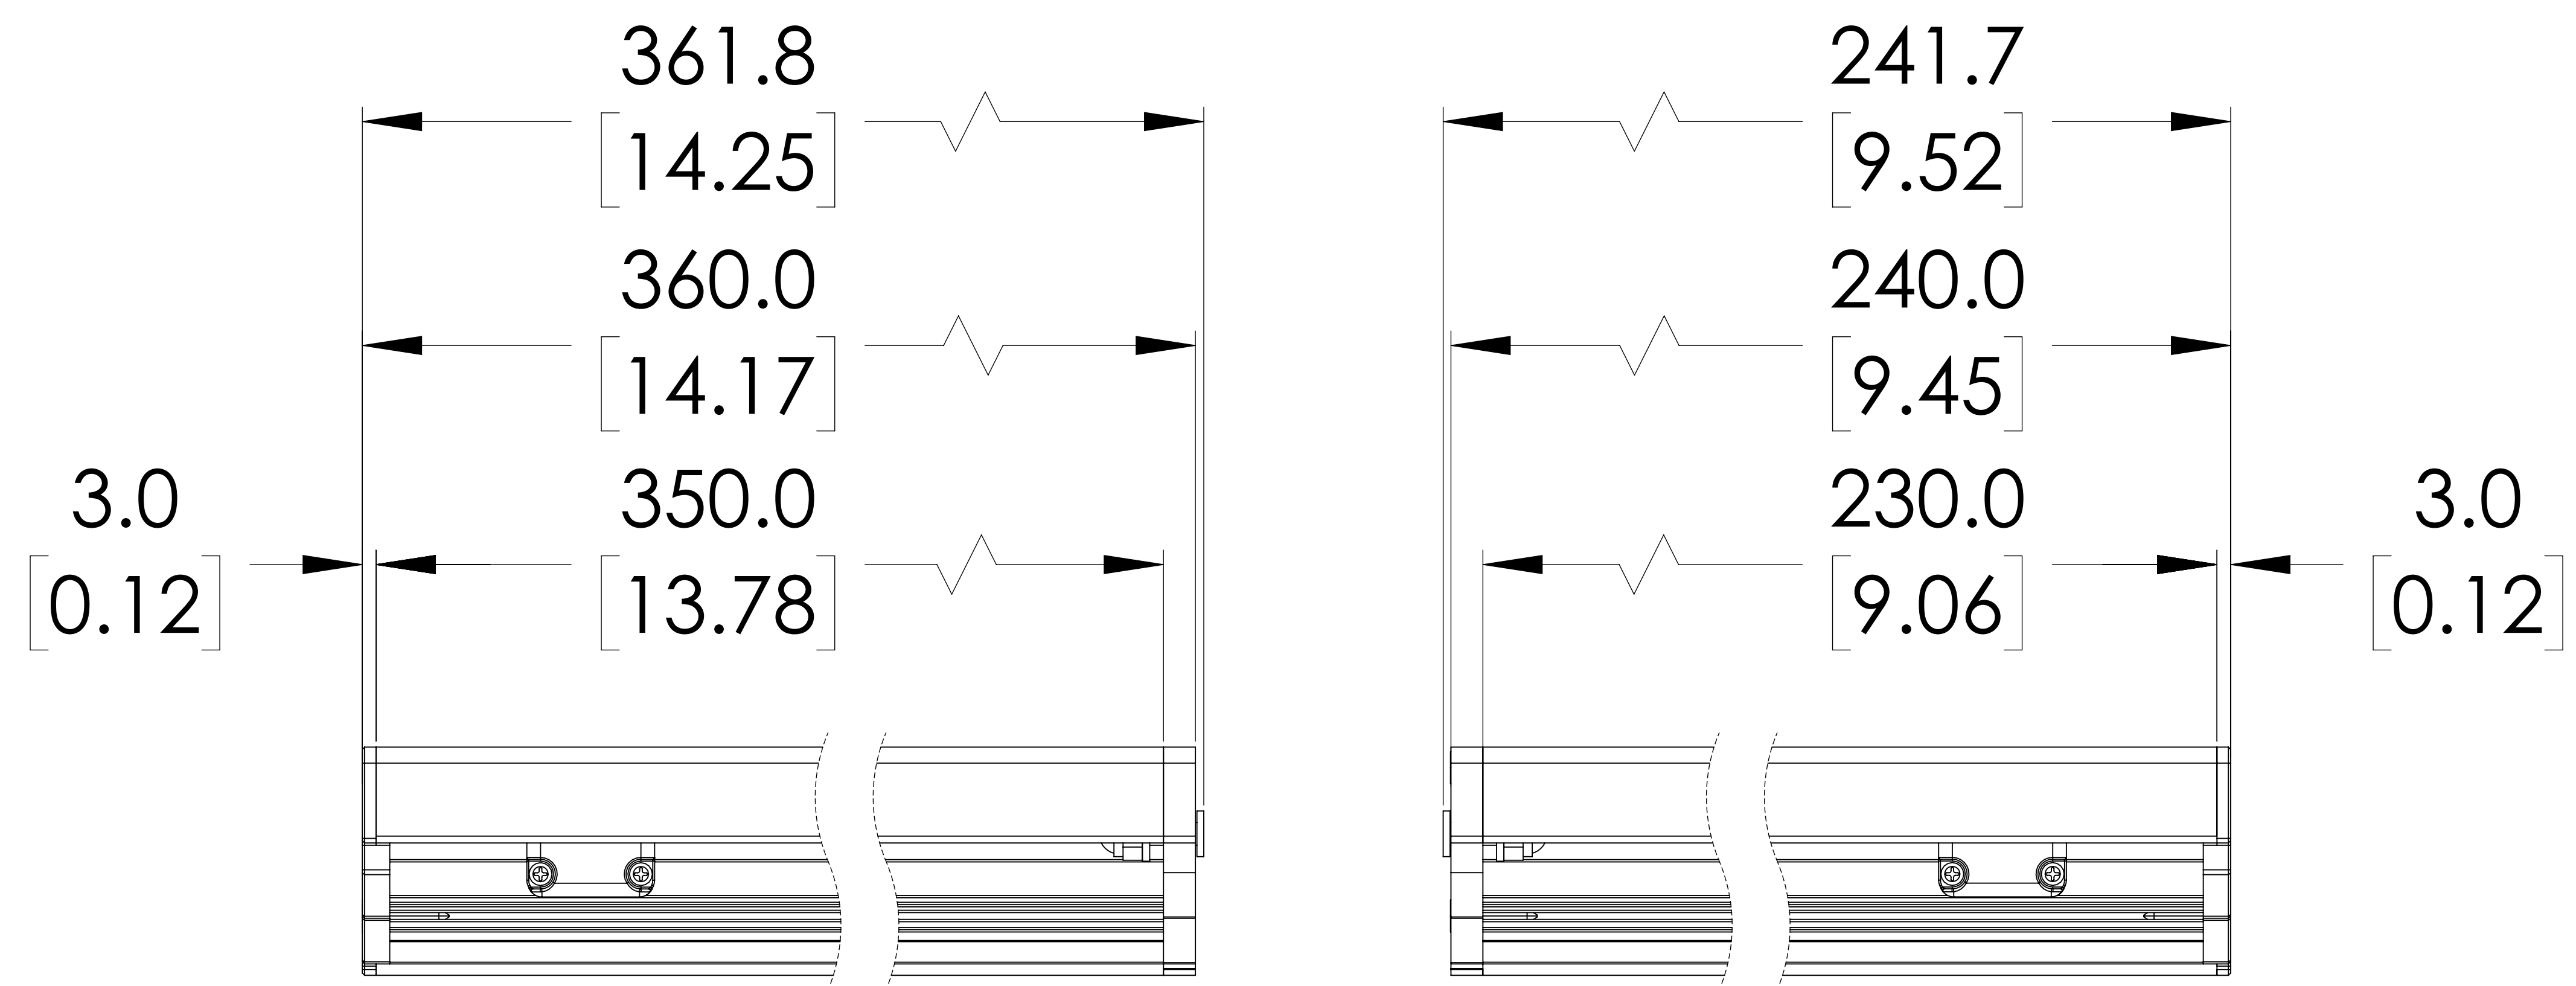

ISOMETRIC VIEW

NOTES:

1. DIMENSIONS CAN BE CHANGED BY MANUFACTURER WITHOUT NOTICE.
2. DIMENSIONS DO NOT IMPLY TOLERANCE.

MZ-T2X

Units: mm [inches]
 Scale: Full
 T-TYPE MUTING BRACKET PAIR, SENDER / RECEIVER PAIR, 2 CROSSED BEAMS, TWO WAY, FOR USE WITH SAFEGATE LIGHT CURTAINS