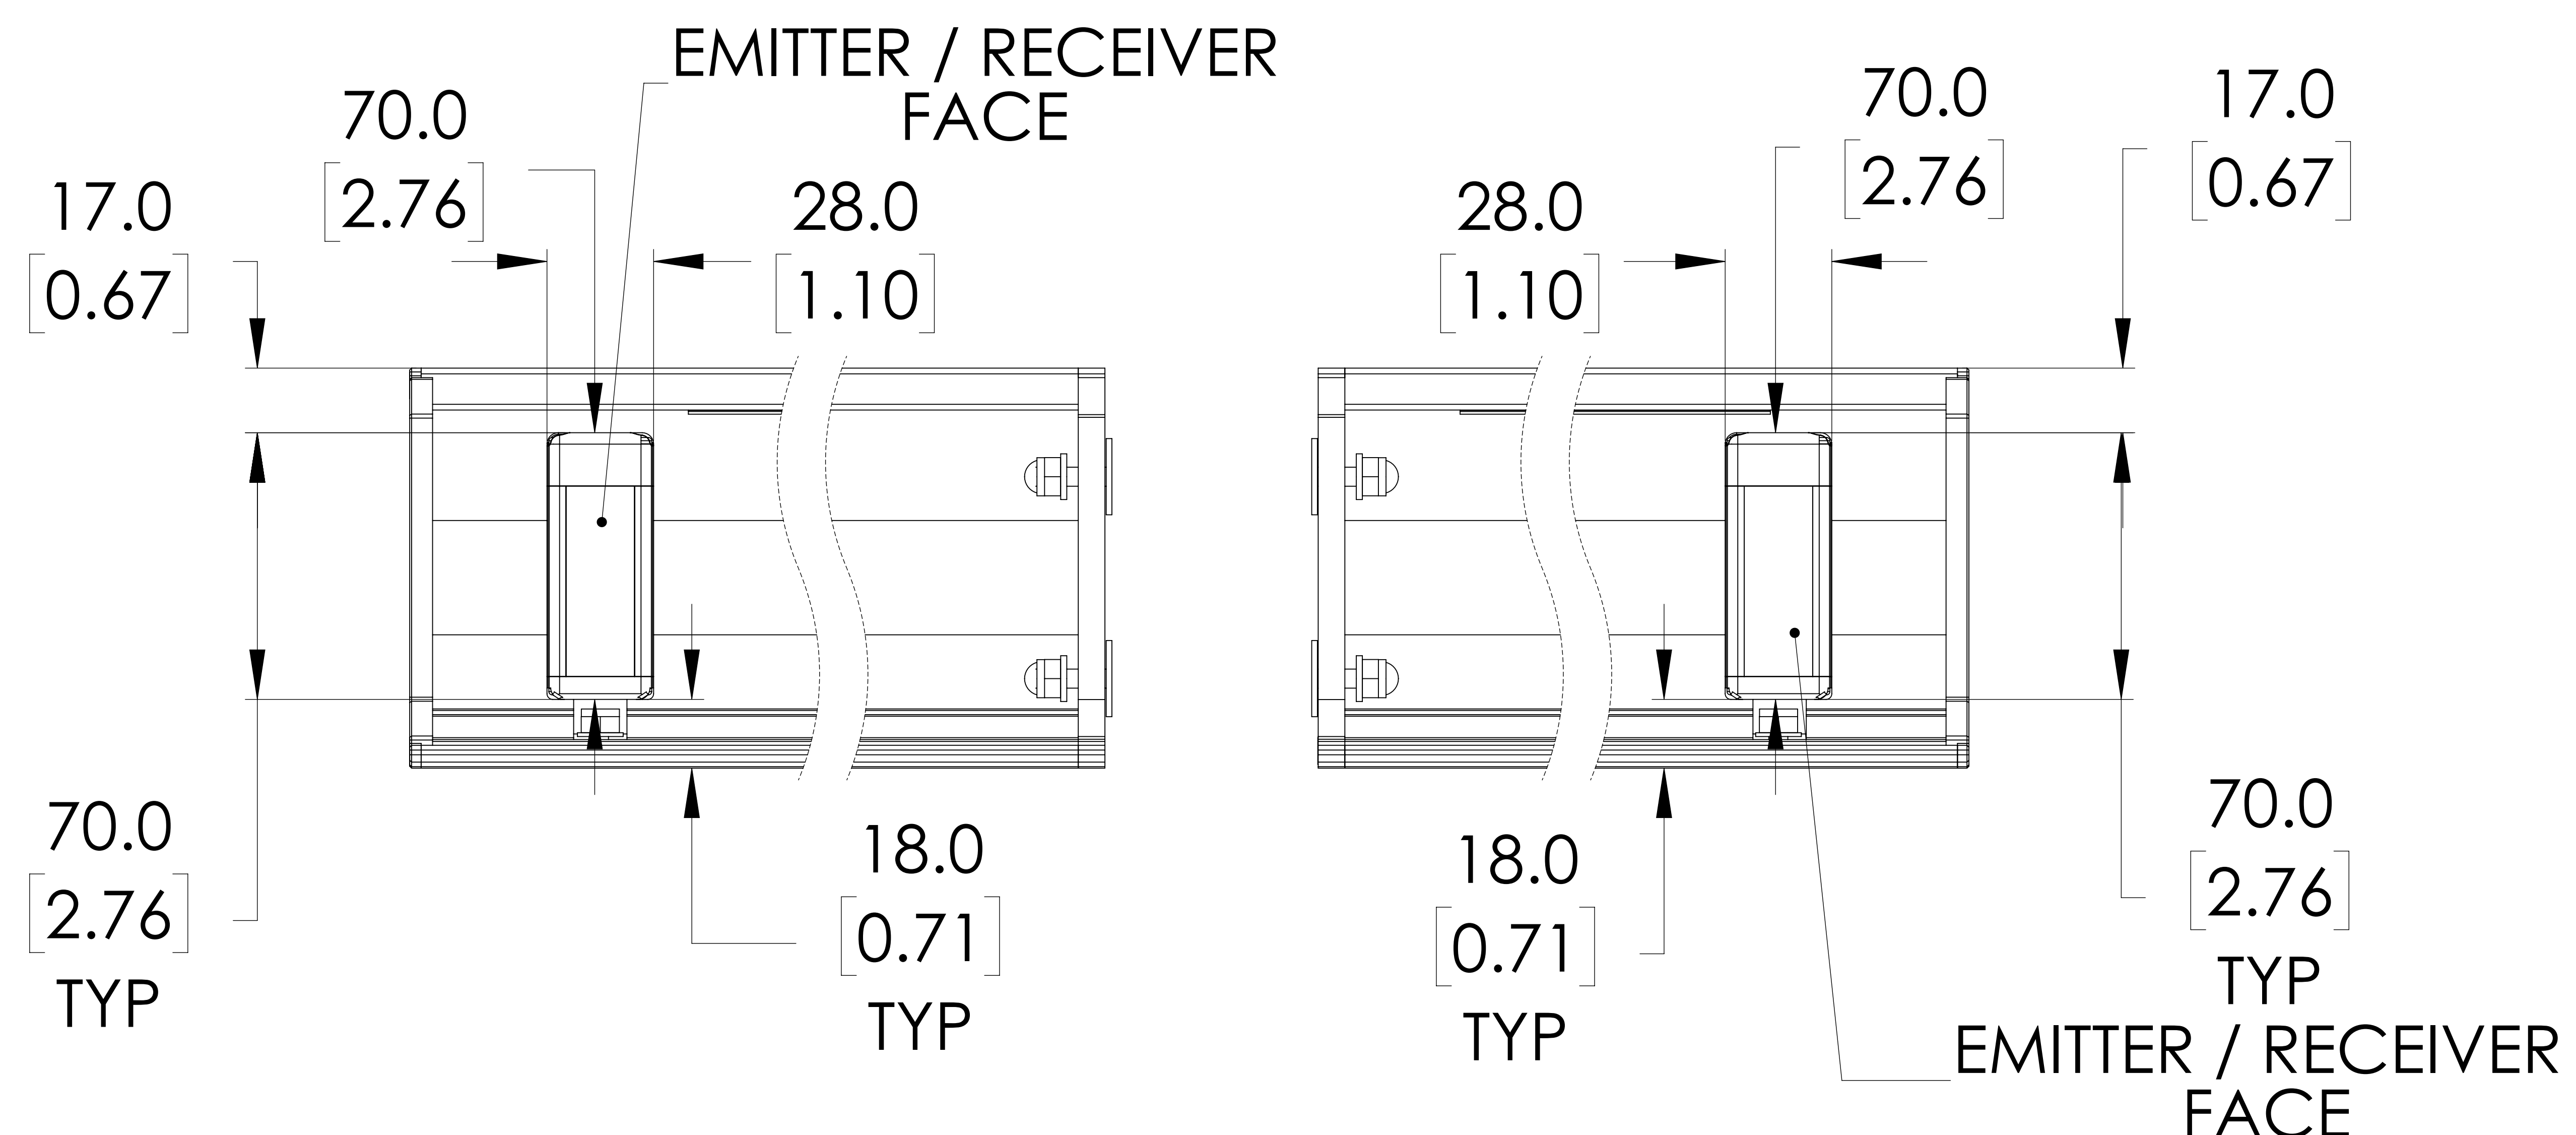

ISOMETRIC VIEW

NOTES:

1. DIMENSIONS CAN BE CHANGED BY MANUFACTURER WITHOUT NOTICE.
2. DIMENSIONS DO NOT IMPLY TOLERANCE.

MZ-T2X

Units: mm [inches]
 Scale: Full
 T-TYPE MUTING BRACKET PAIR, SENDER / RECEIVER PAIR, 2 CROSSED BEAMS, TWO WAY, FOR USE WITH SAFEGATE LIGHT CURTAINS