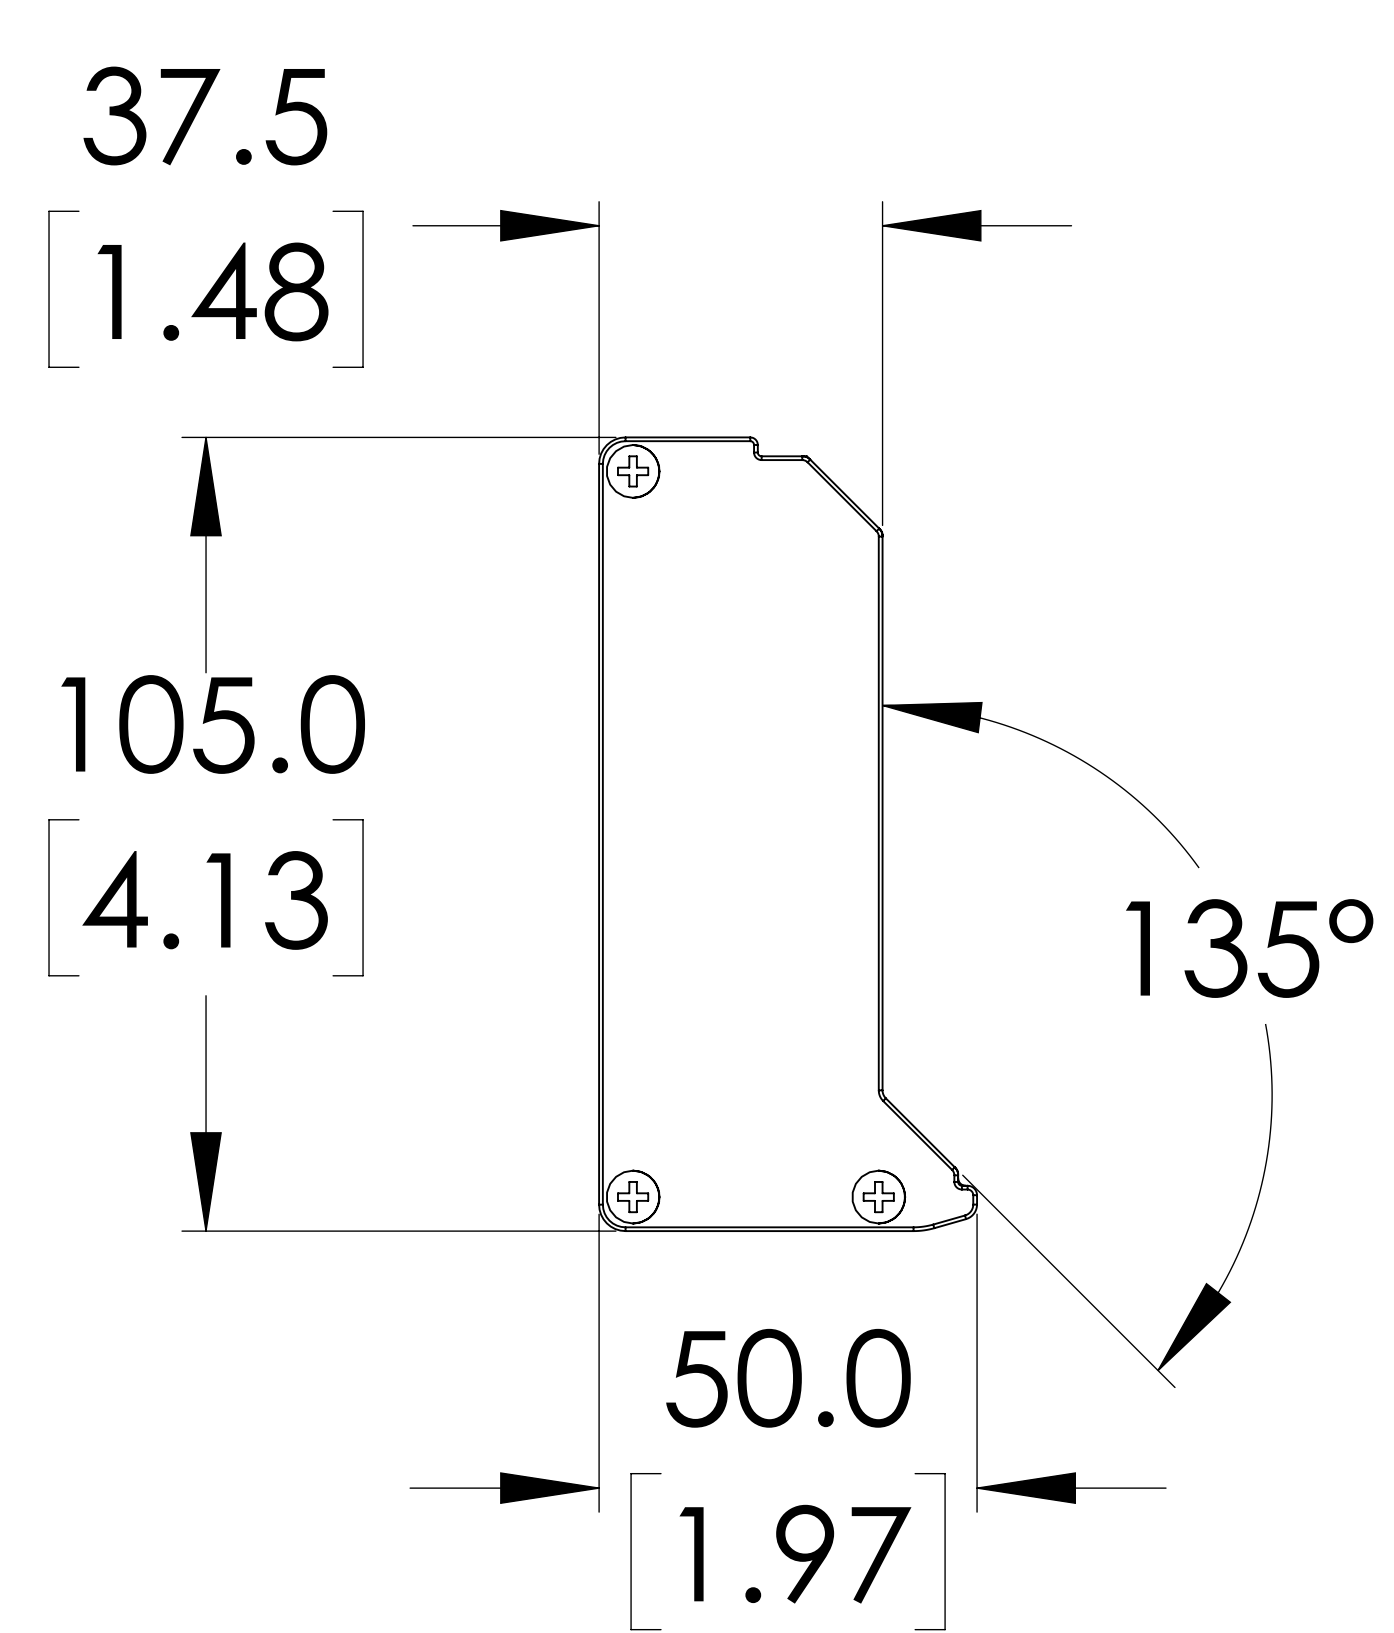

ISOMETRIC VIEW

NOTES:

1. DIMENSIONS CAN BE CHANGED BY MANUFACTURER WITHOUT NOTICE.
2. DIMENSIONS DO NOT IMPLY TOLERANCE.

MZ-T2X

Units: mm [inches]
 Scale: Full
 T-TYPE MUTING BRACKET PAIR, SENDER / RECEIVER PAIR, 2 CROSSED BEAMS, TWO WAY, FOR USE WITH SAFEGATE LIGHT CURTAINS