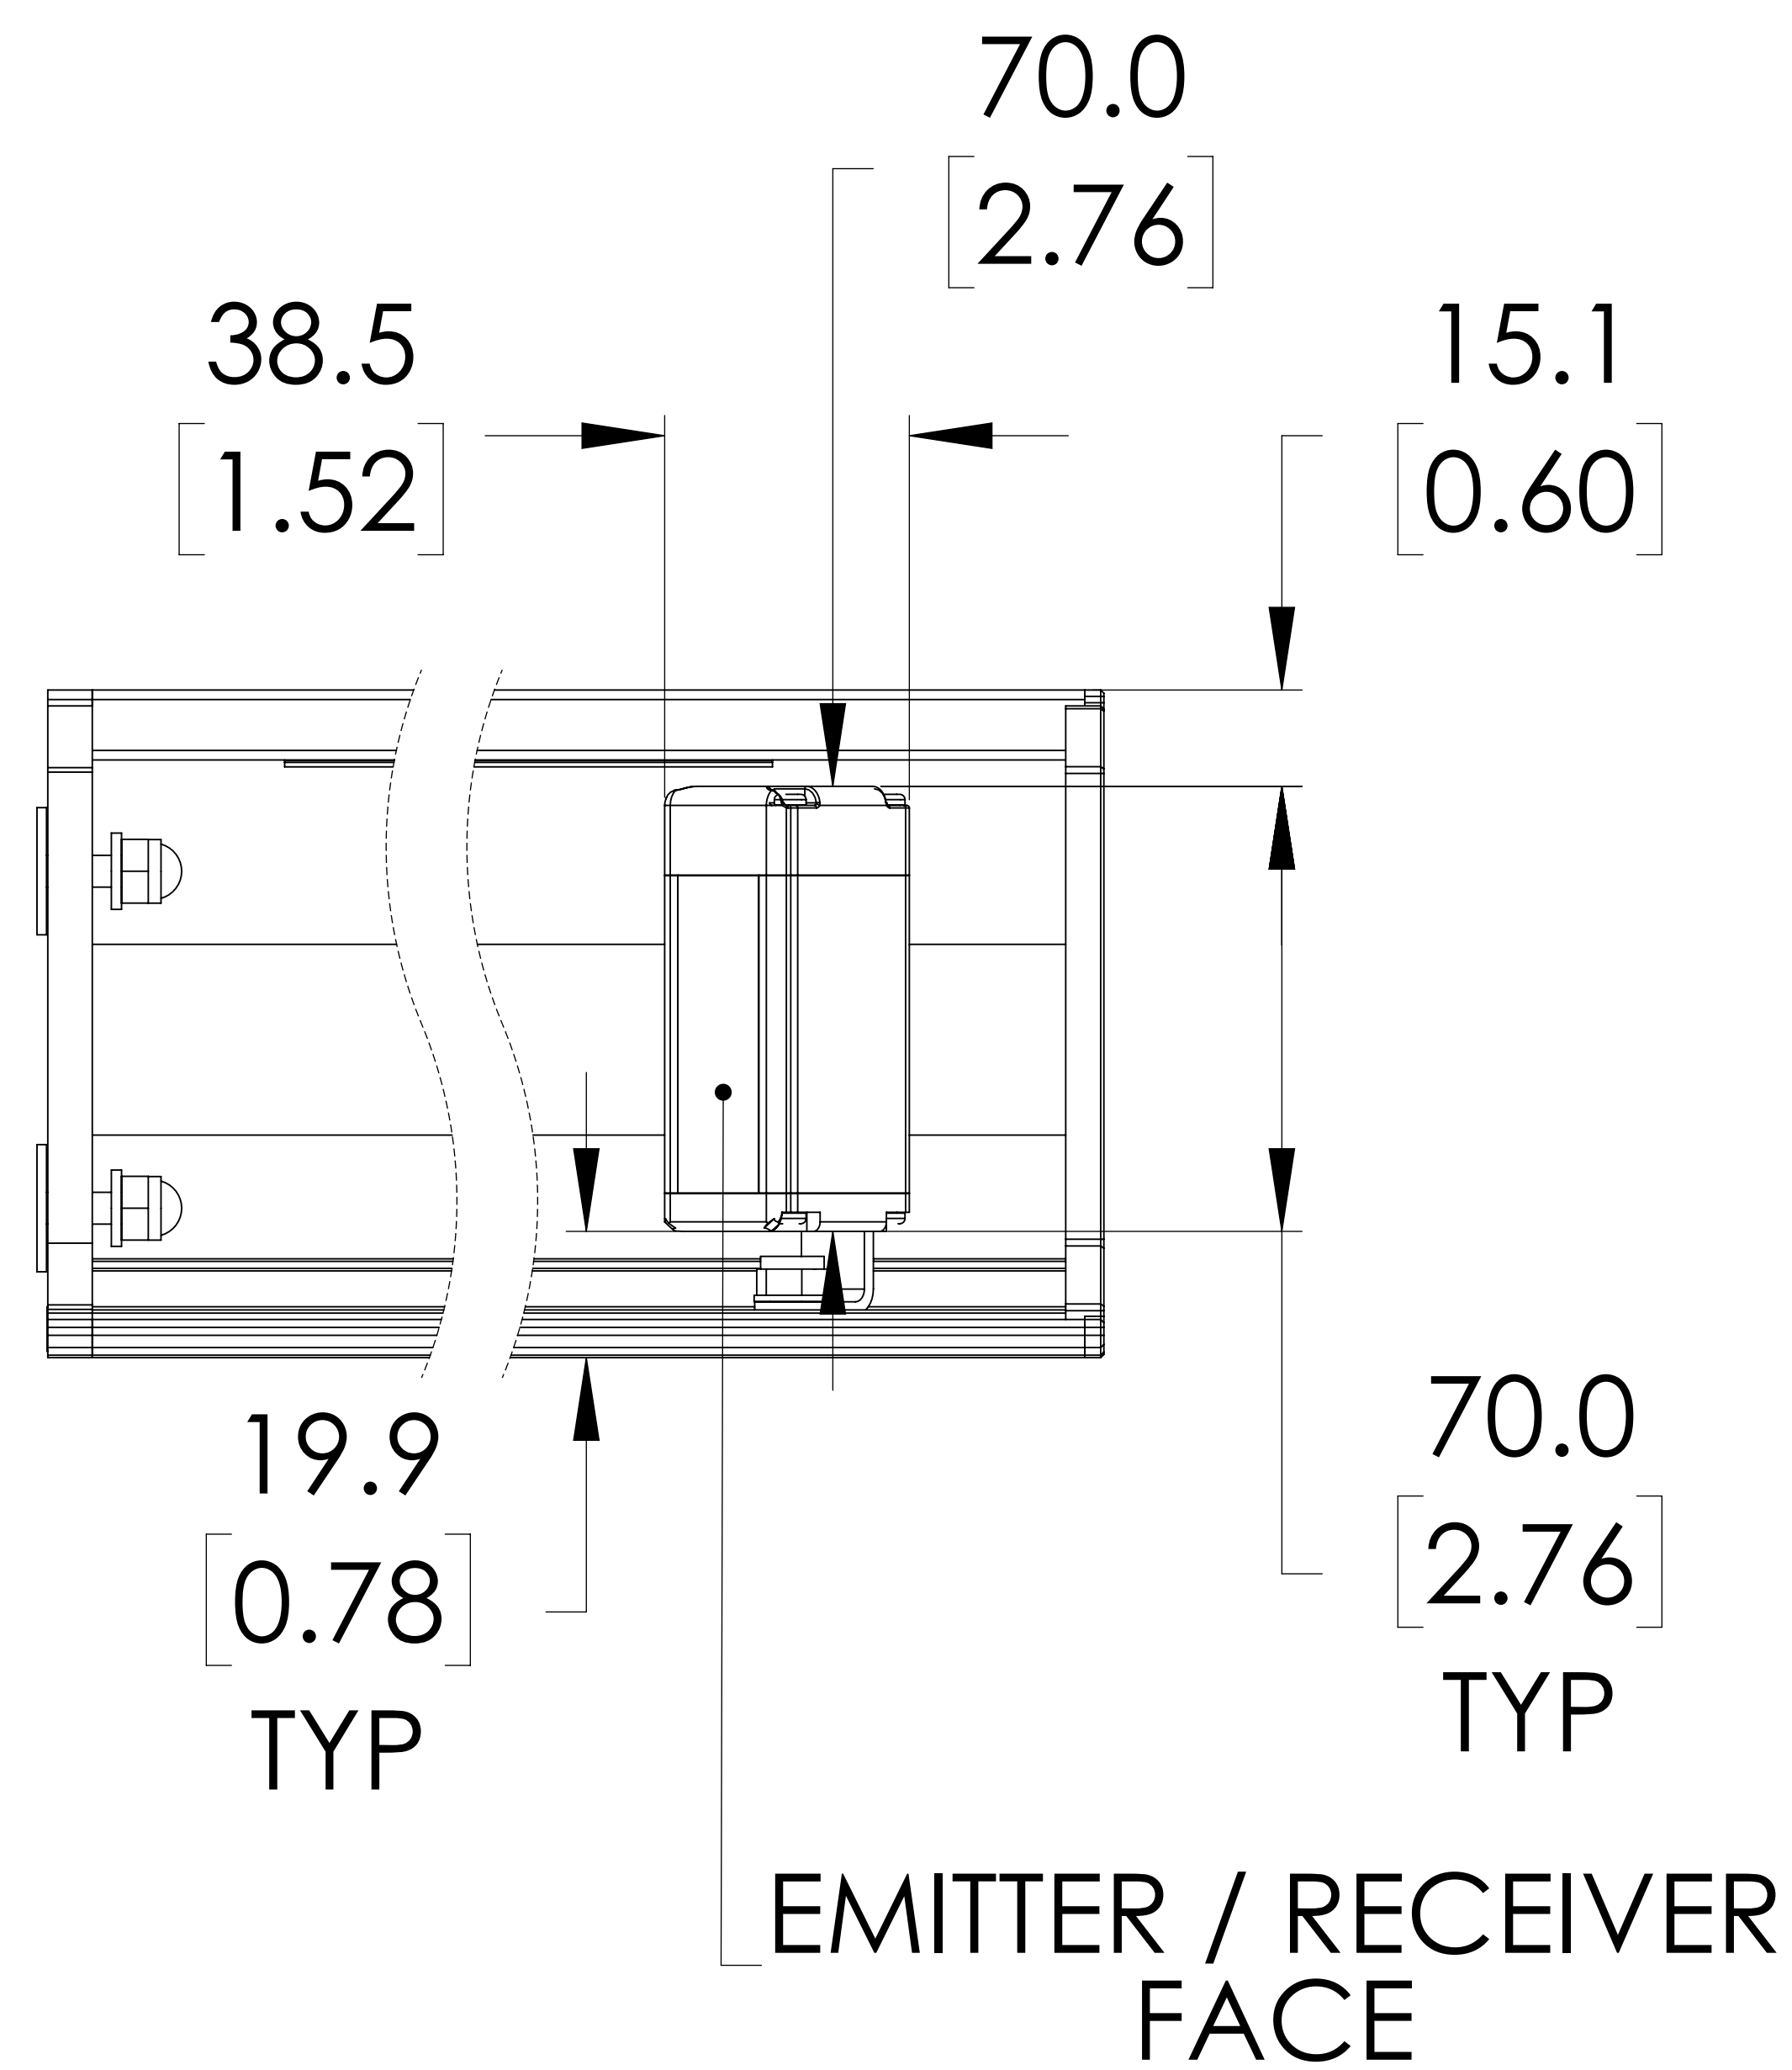

EMITTER / RECEIVER
FACE

ISOMETRIC VIEW

MZ-T2X-TRX

Units: mm [inches]

Scale: Full

T-TYPE MUTING BRACKET PAIR, ACTIVE /
PASSIVE PAIR, 2 CROSSED BEAMS, TWO
WAY, FOR USE WITH SAFEGATE LIGHT
CURTAINS

AUTOMATIONDIRECT COM

NOTES:

1. DIMENSIONS CAN BE CHANGED BY MANUFACTURER WITHOUT NOTICE.

2. DIMENSIONS DO NOT IMPLY TOLERANCE.