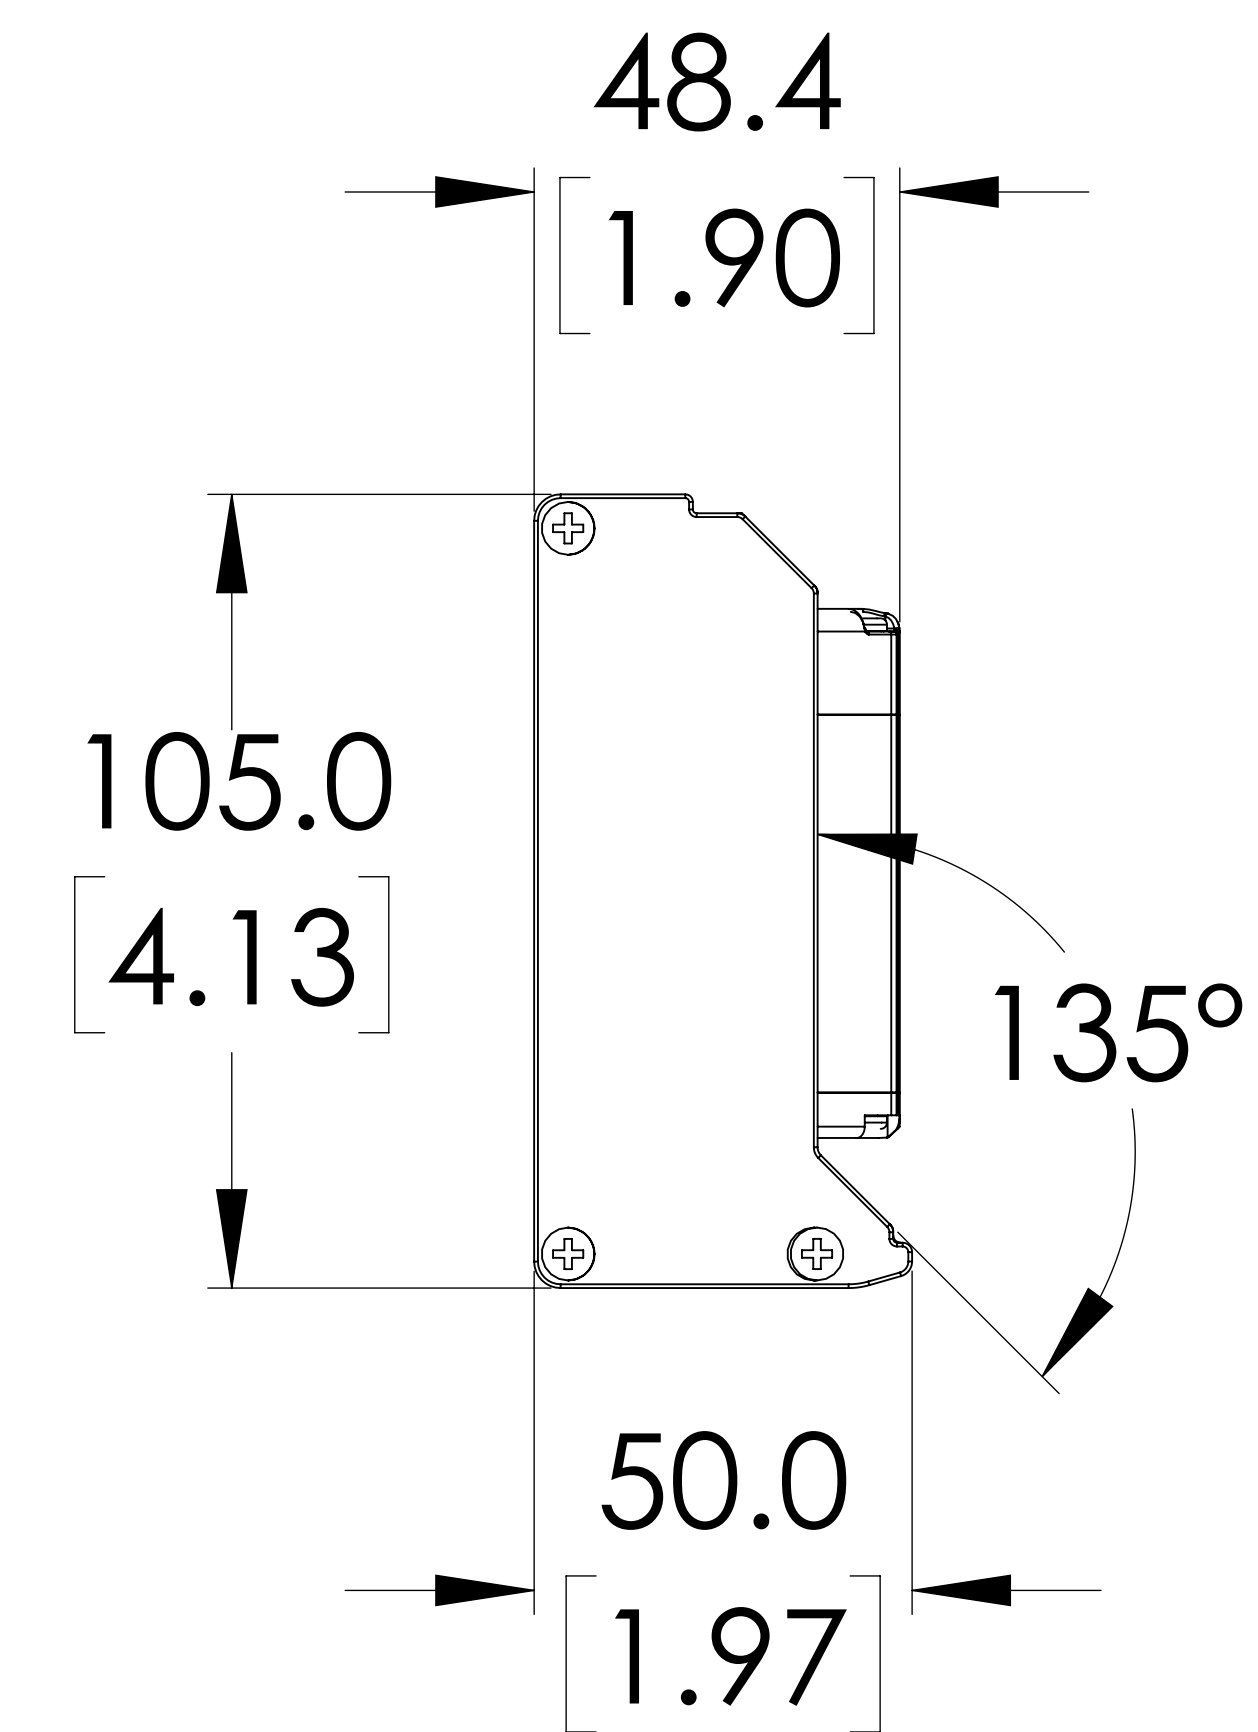

EMITTER / RECEIVER
FACE

ISOMETRIC VIEW

MZ-T2X-TRX

Units: mm [inches]

Scale: Full

T-TYPE MUTING BRACKET PAIR, ACTIVE /
PASSIVE PAIR, 2 CROSSED BEAMS, TWO
WAY, FOR USE WITH SAFEGATE LIGHT
CURTAINS

AUTOMATIONDIRECT COM

NOTES:

1. DIMENSIONS CAN BE CHANGED BY MANUFACTURER WITHOUT NOTICE.

2. DIMENSIONS DO NOT IMPLY TOLERANCE.