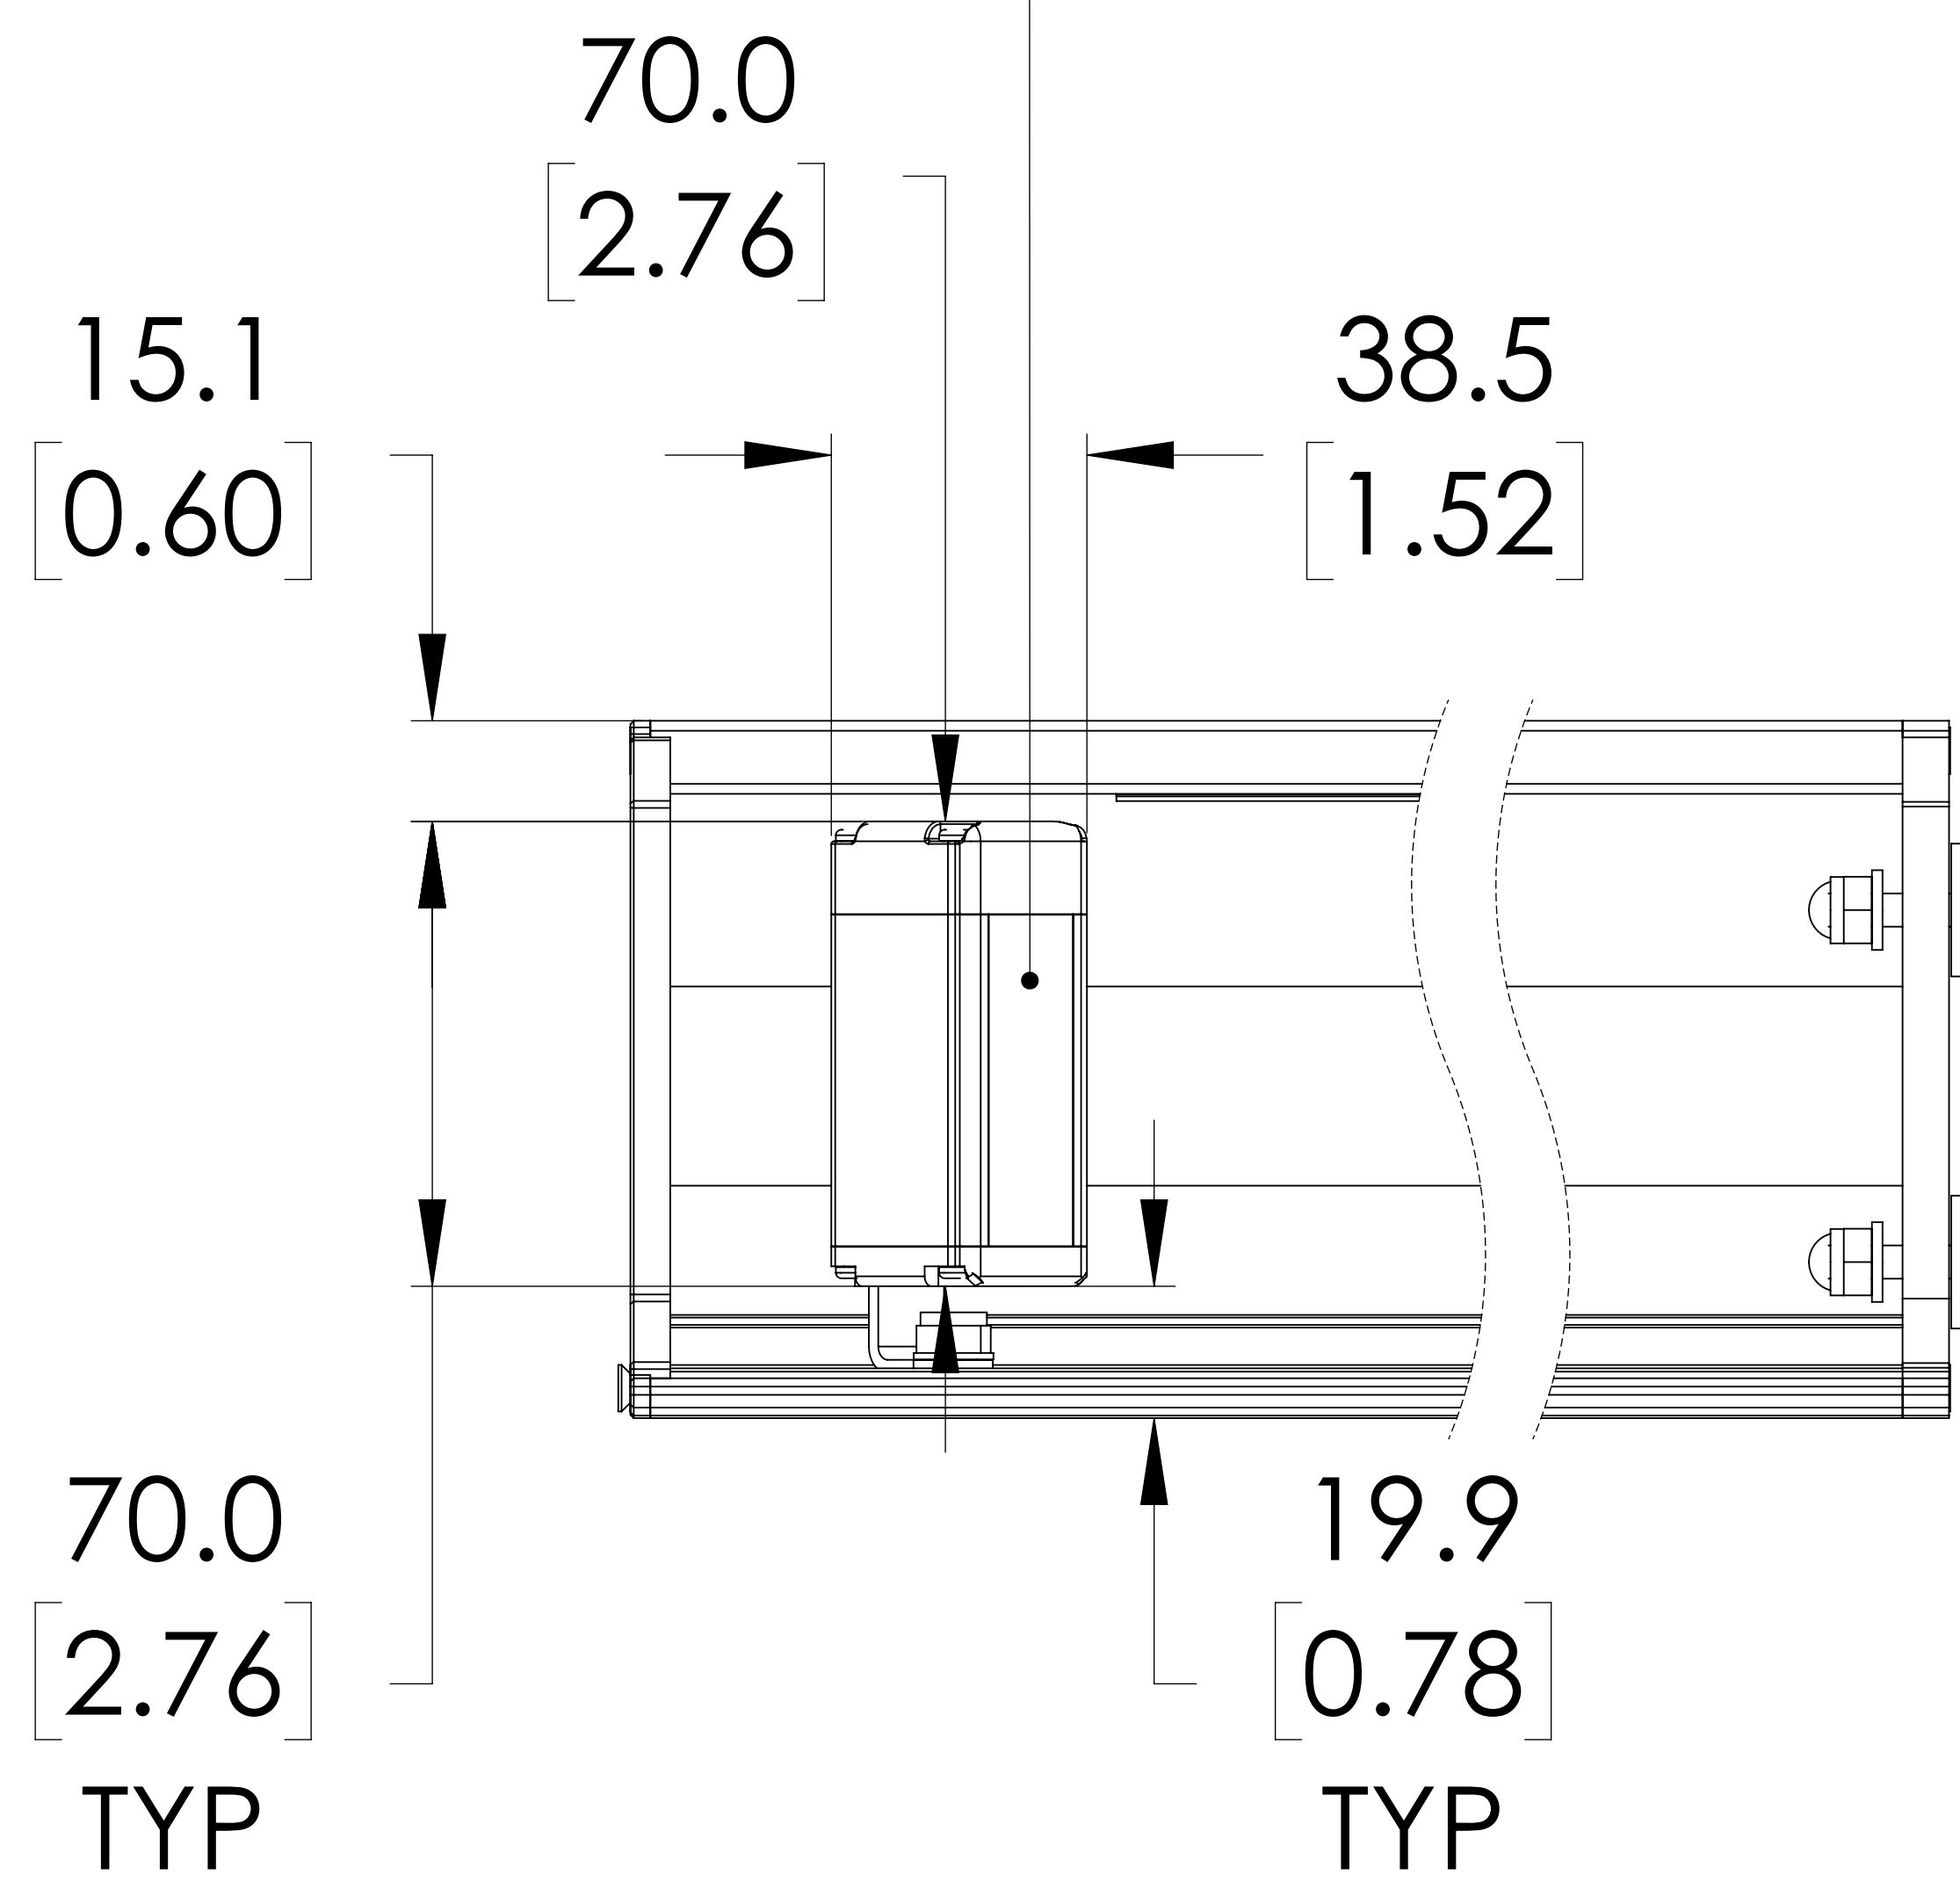

EMITTER / RECEIVER
FACE

ISOMETRIC VIEW

MZ-T2X-TRX

Units: mm [inches]

Scale: Full

T-TYPE MUTING BRACKET PAIR, ACTIVE /
PASSIVE PAIR, 2 CROSSED BEAMS, TWO
WAY, FOR USE WITH SAFEGATE LIGHT
CURTAINS

AUTOMATIONDIRECT COM

NOTES:

1. DIMENSIONS CAN BE CHANGED BY MANUFACTURER WITHOUT NOTICE.

2. DIMENSIONS DO NOT IMPLY TOLERANCE.