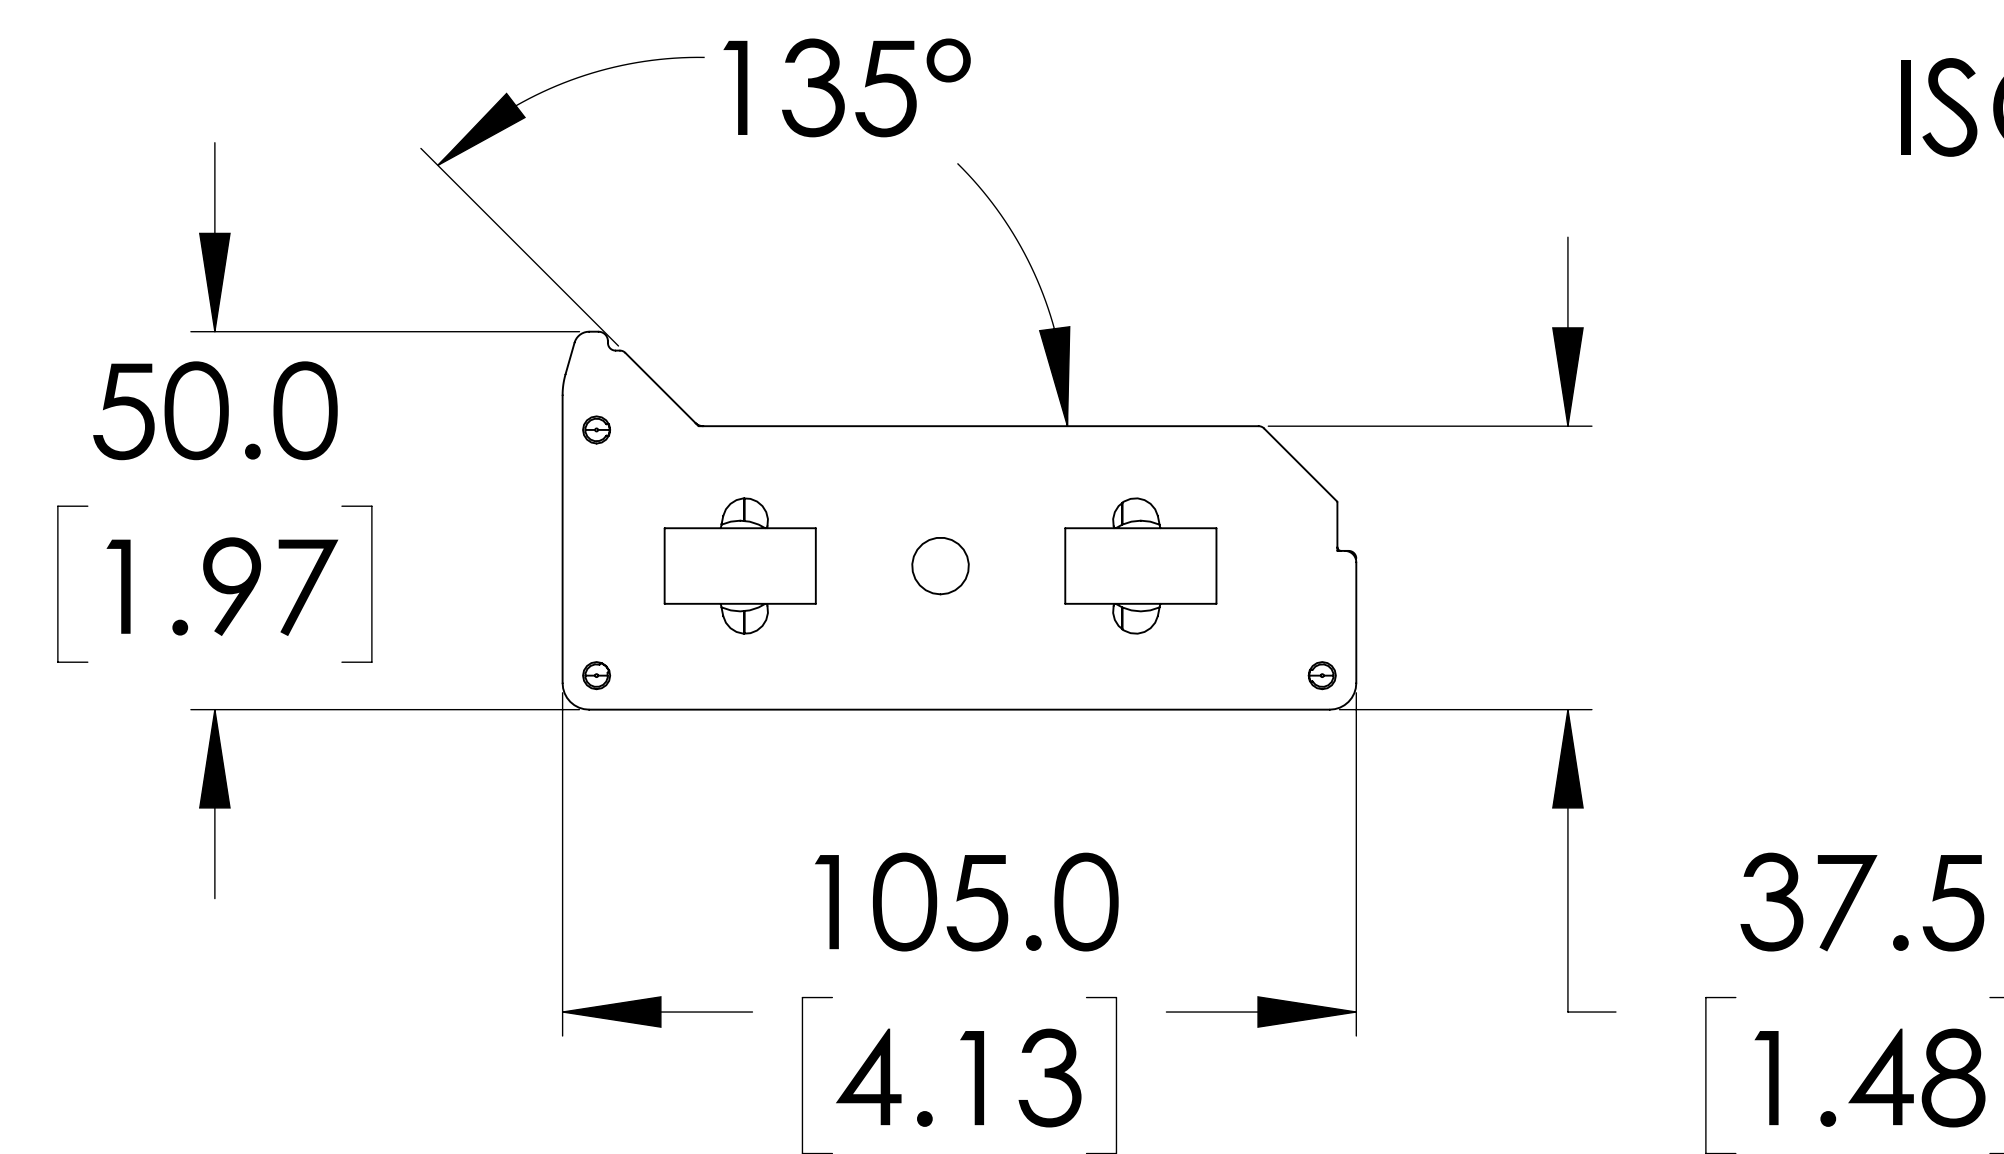

ISOMETRIC VIEW

MZ-L2XP

Units: mm [inches]

Scale: Full

L-TYPE MUTING BRACKET PAIR, SENDER / RECEIVER PAIR, 2 CROSSED OR PARALLEL BEAMS, FOR USE WITH SAFEGATE LIGHT CURTAINS

NOTES:

1. DIMENSIONS CAN BE CHANGED BY MANUFACTURER WITHOUT NOTICE.
2. DIMENSIONS DO NOT IMPLY TOLERANCE.