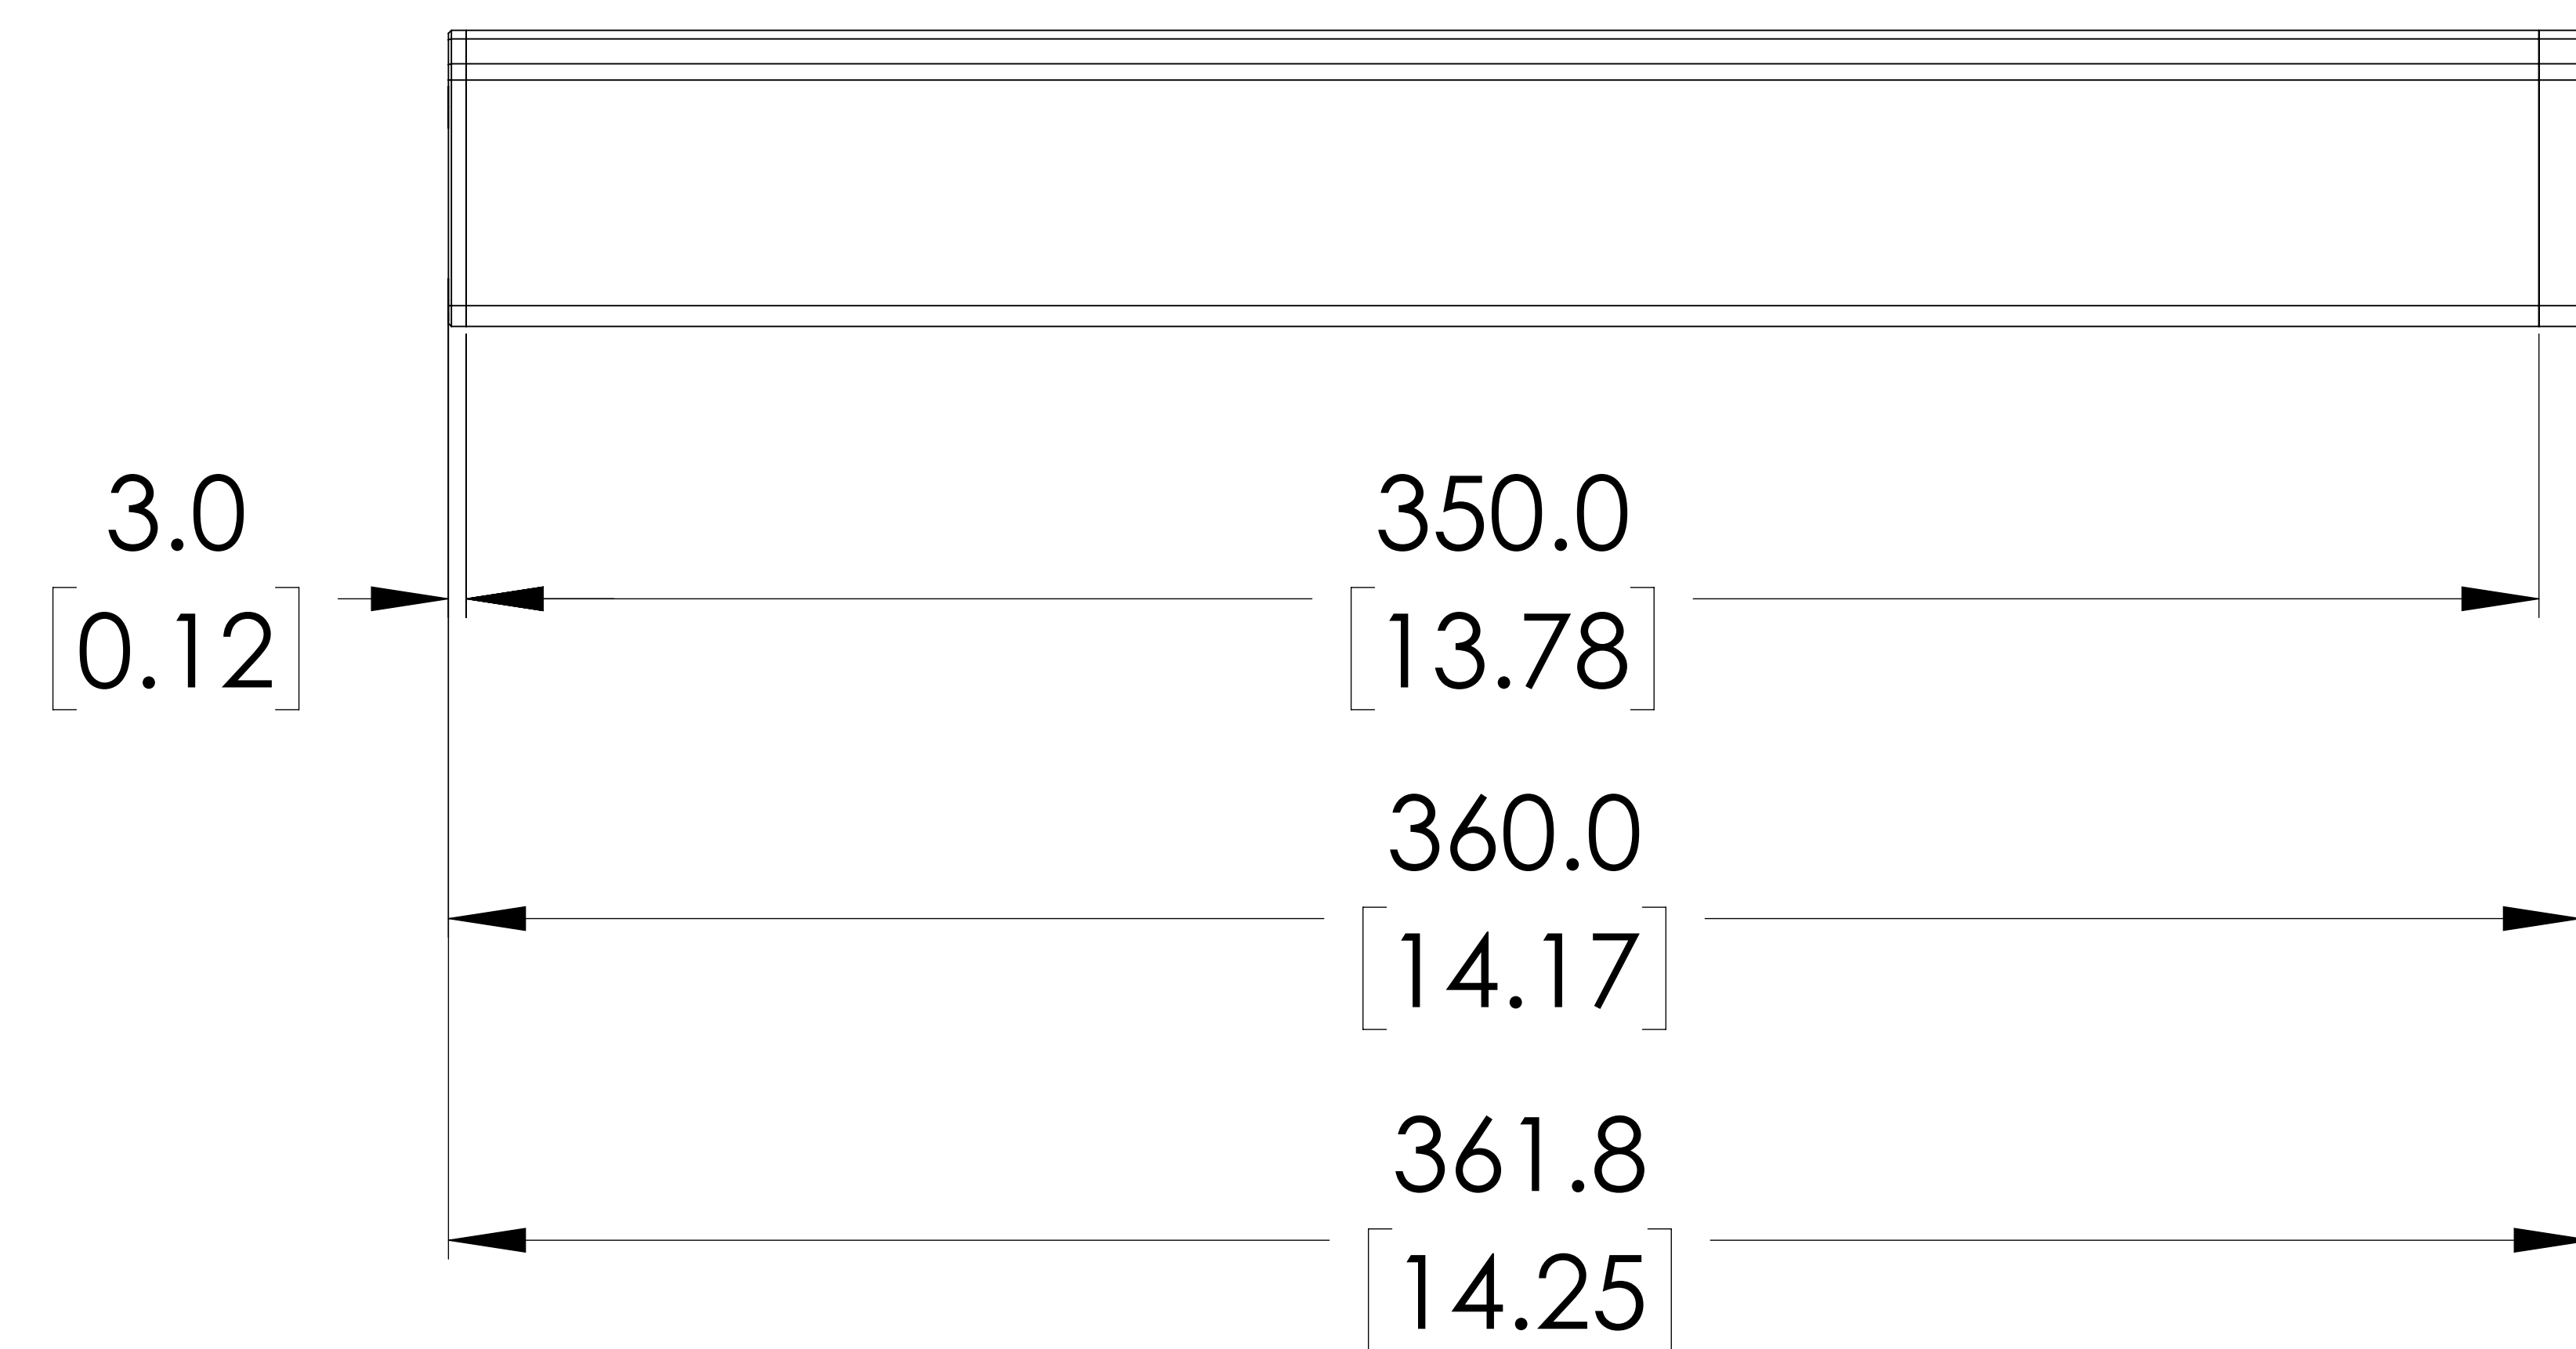

ISOMETRIC VIEW

MZ-L2XP

Units: mm [inches]

Scale: Full

L-TYPE MUTING BRACKET PAIR, SENDER / RECEIVER PAIR, 2 CROSSED OR PARALLEL BEAMS, FOR USE WITH SAFEGATE LIGHT CURTAINS

NOTES:

1. DIMENSIONS CAN BE CHANGED BY MANUFACTURER WITHOUT NOTICE.
2. DIMENSIONS DO NOT IMPLY TOLERANCE.