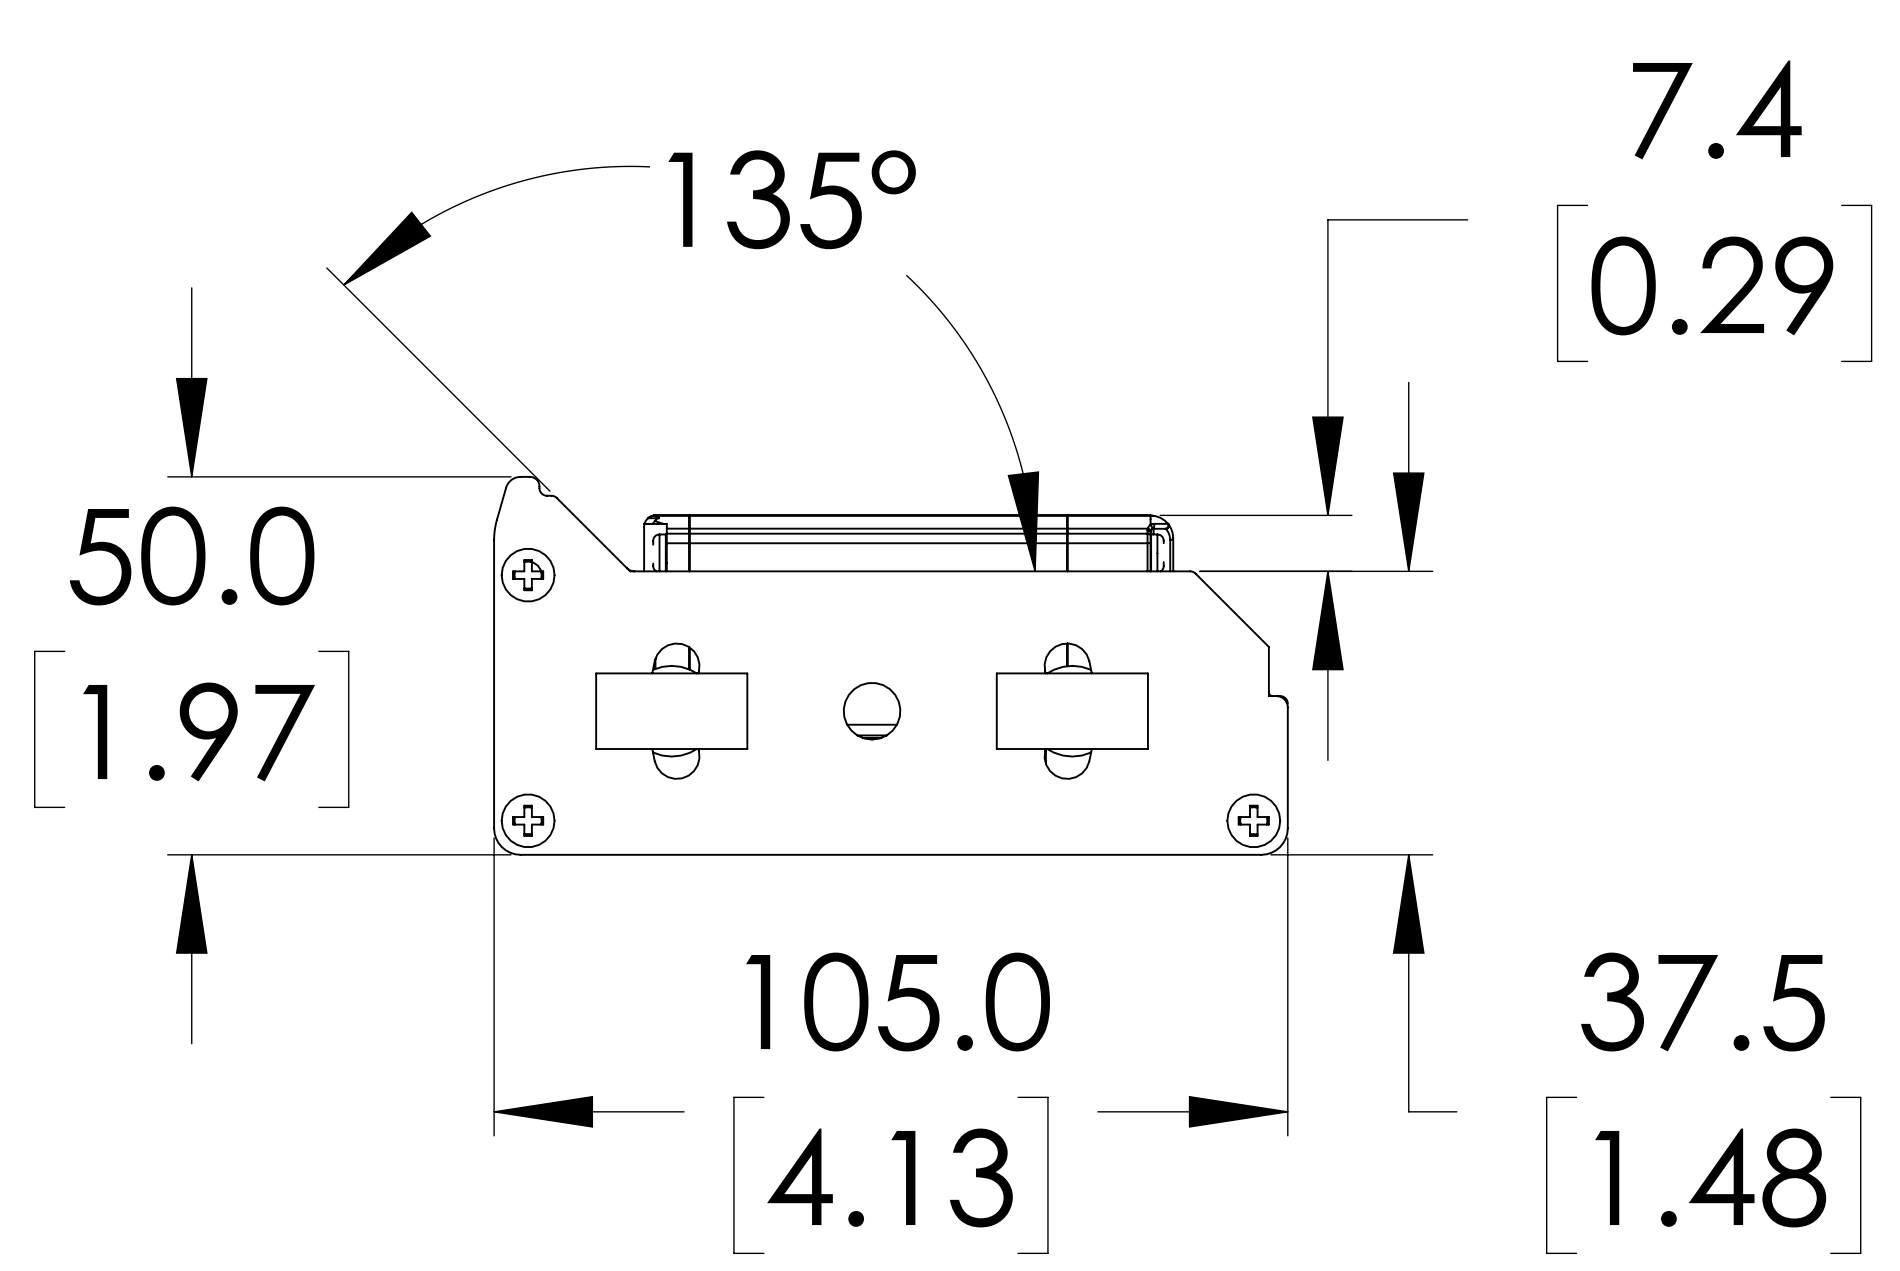

ISOMETRIC VIEW

NOTES:

- 1. DIMENSIONS CAN BE CHANGED BY MANUFACTURER WITHOUT NOTICE.
- 2. DIMENSIONS DO NOT IMPLY TOLERANCE.

MZ-L2XP-TRX

Units: mm [inches]
 Scale: Full
 L-TYPE MUTING BRACKET PAIR, ACTIVE / PASSIVE PAIR, 2 CROSSED OR PARALLEL BEAMS, ONE WAY, FOR USE WITH SAFEGATE LIGHT CURTAINS