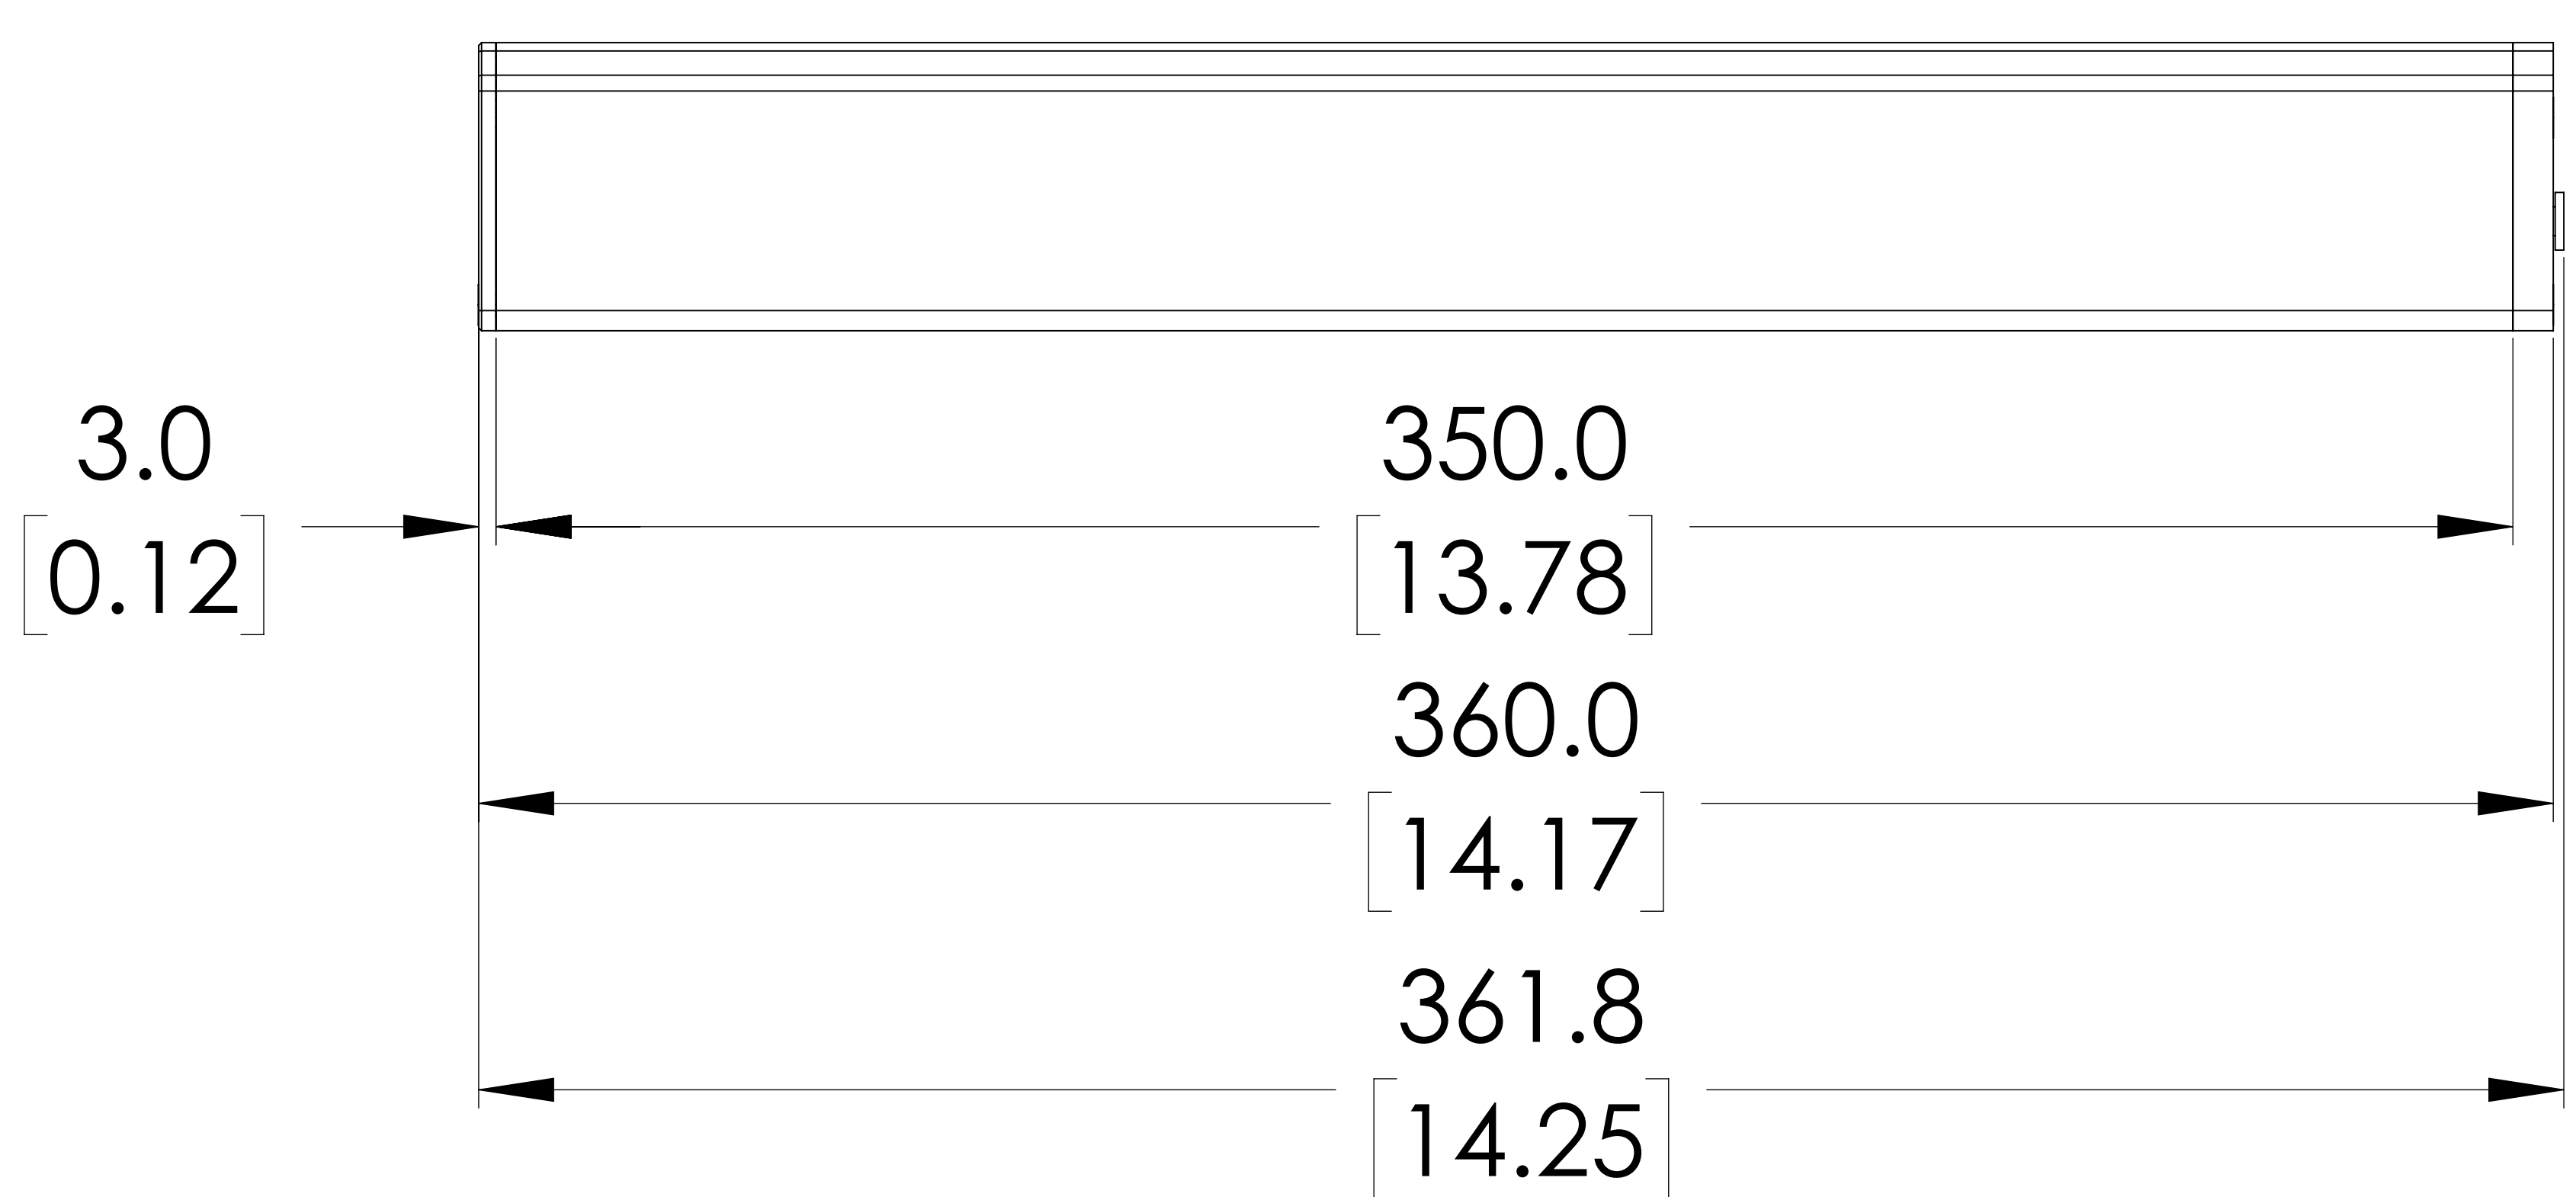

ISOMETRIC VIEW

NOTES:

- 1. DIMENSIONS CAN BE CHANGED BY MANUFACTURER WITHOUT NOTICE.
- 2. DIMENSIONS DO NOT IMPLY TOLERANCE.

MZ-L2XP-TRX

Units: mm [inches]
 Scale: Full
 L-TYPE MUTING BRACKET PAIR, ACTIVE / PASSIVE PAIR, 2 CROSSED OR PARALLEL BEAMS, ONE WAY, FOR USE WITH SAFEGATE LIGHT CURTAINS