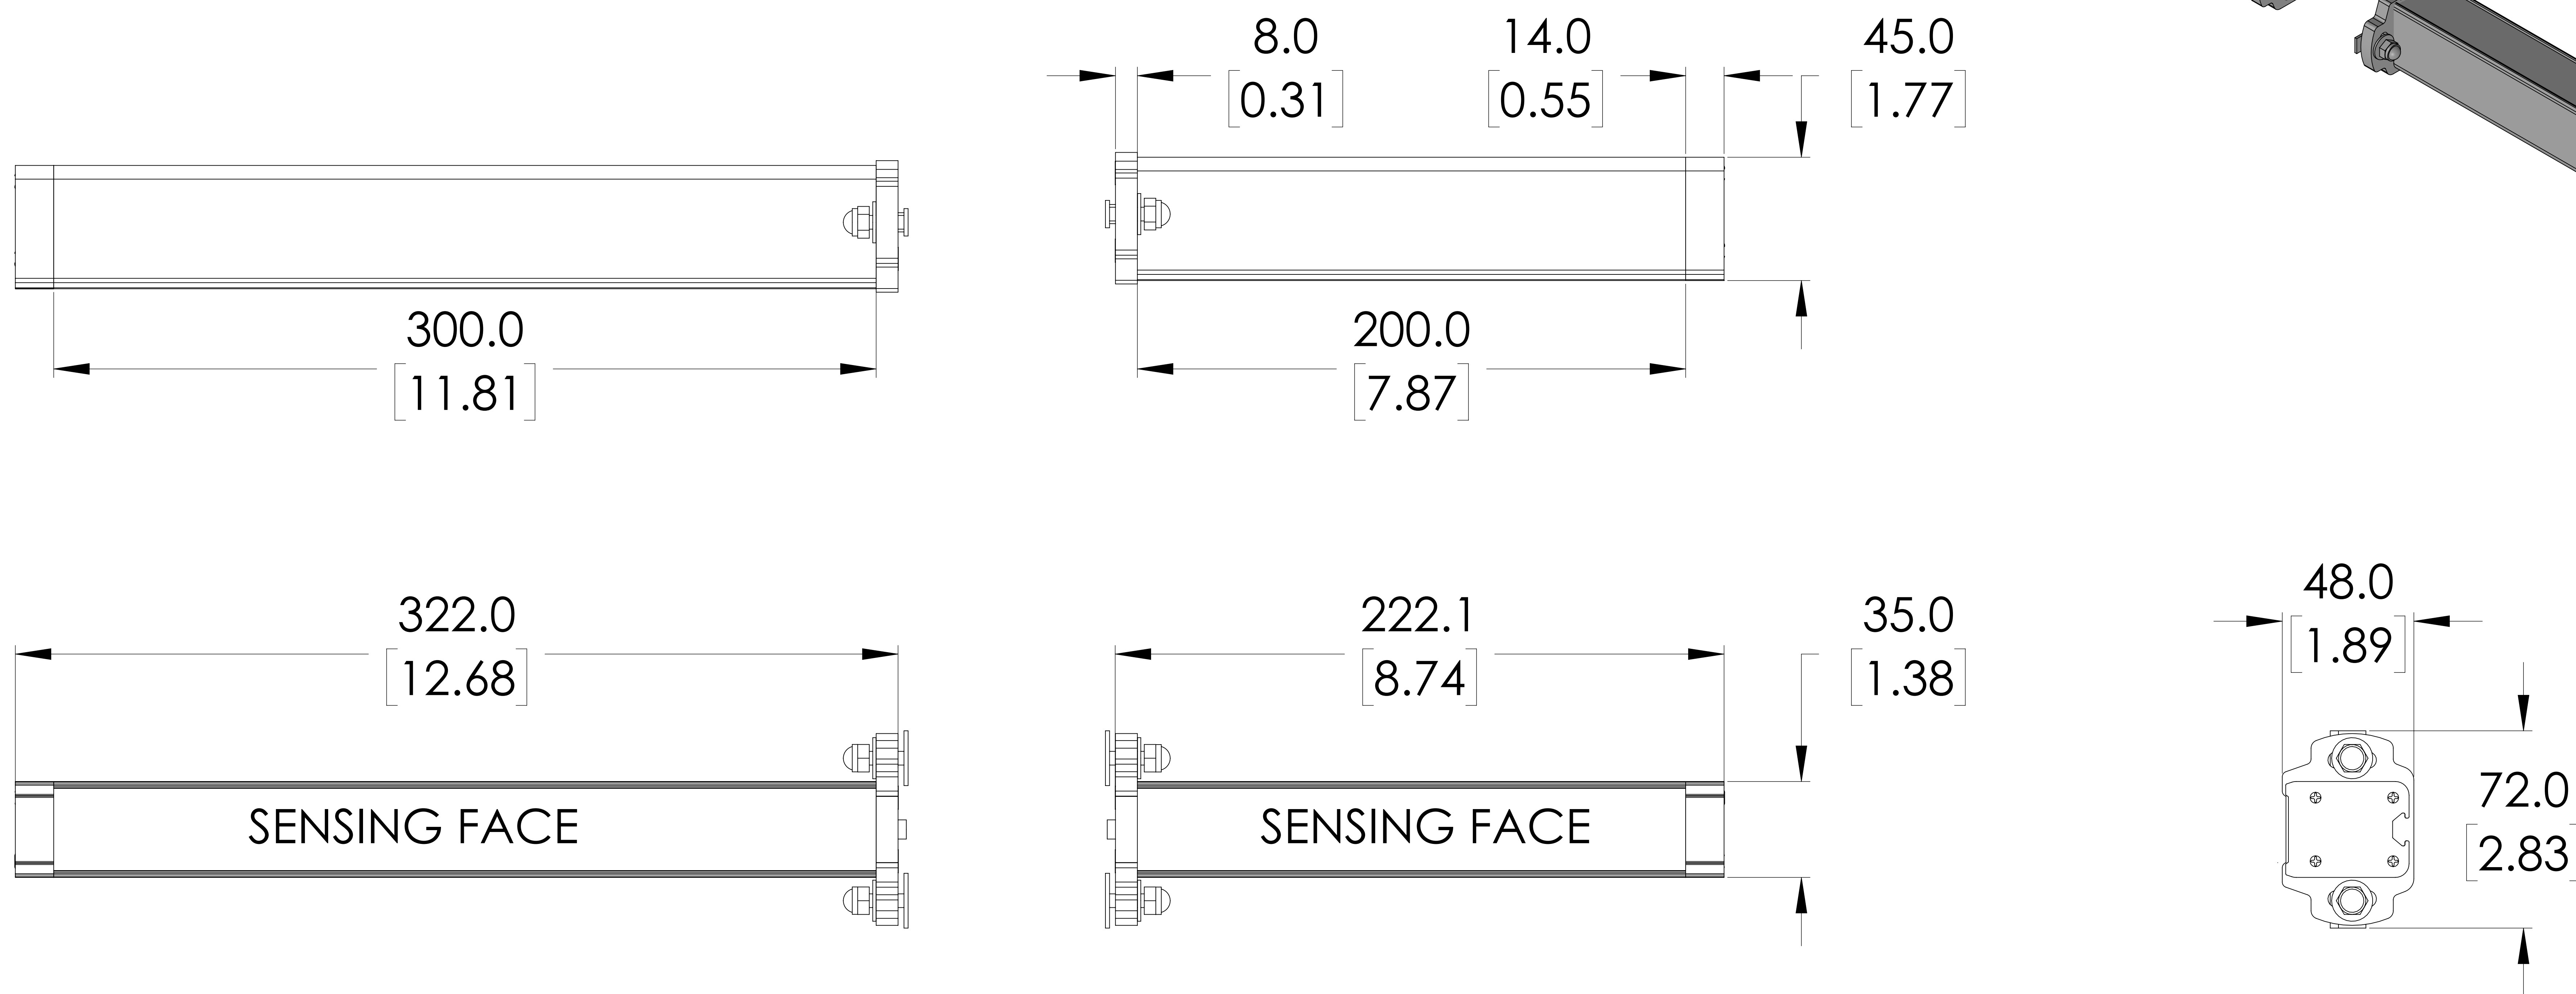

ISOMETRIC VIEW

EMITTER / RECEIVER

MA-T2X

Units: mm [inches]
Scale: Full

T-TYPE MUTING ARM PAIR, SENDER / RECEIVER PAIR, 2 CROSSED BEAMS, TWO WAY, FOR USE WITH SAFEGATE LIGHT CURTAINS

NOTES:

1. DIMENSIONS CAN BE CHANGED BY MANUFACTURER WITHOUT NOTICE.
2. DIMENSIONS DO NOT IMPLY TOLERANCE.